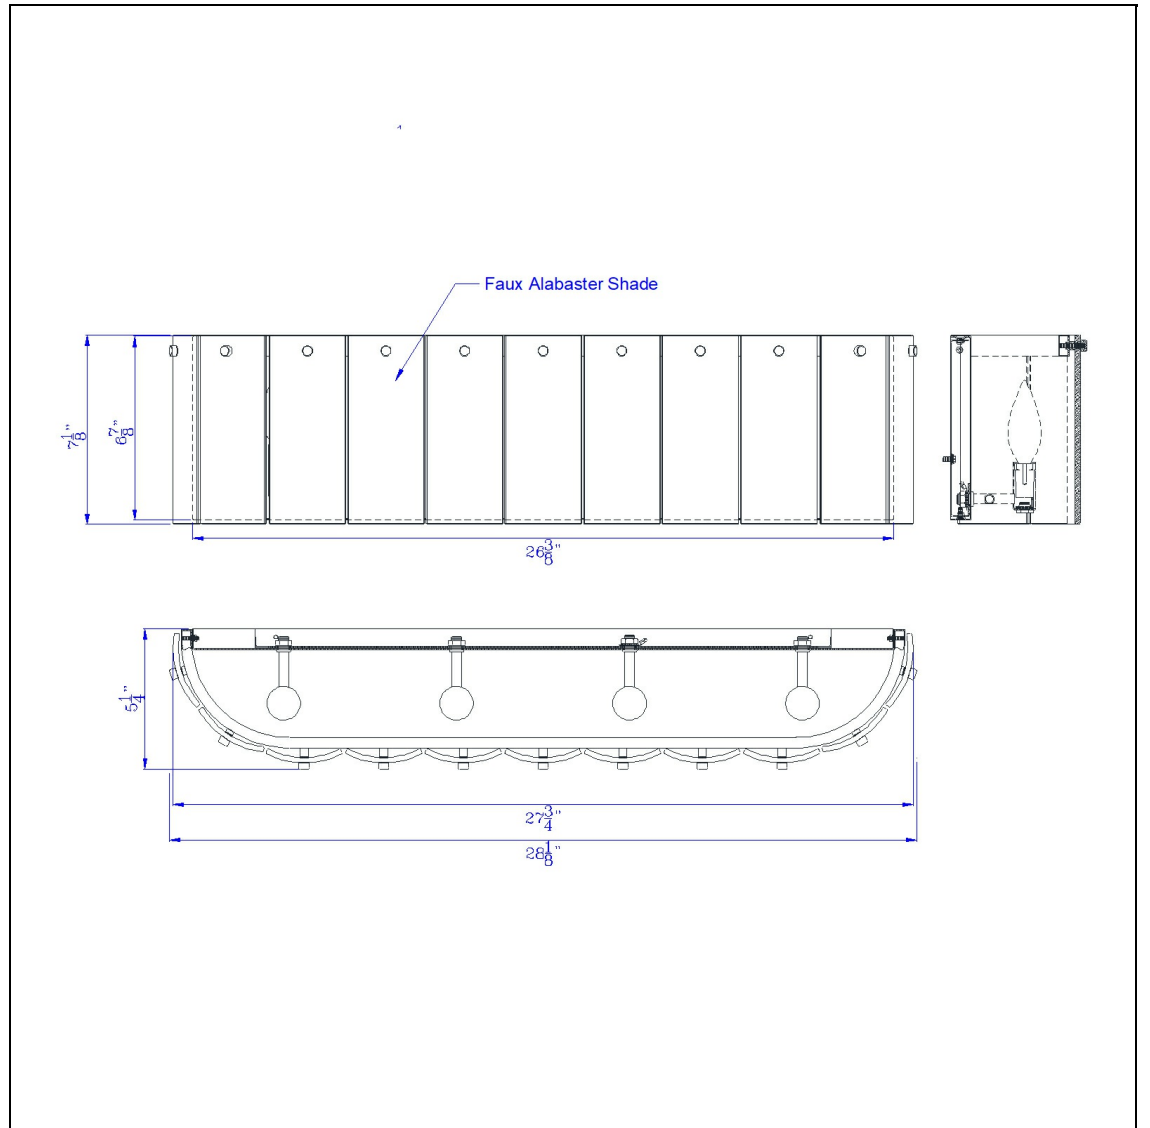

Product No. **WL-3831-4**

Description

Torrighiani Metal Vanity Sconce in Antique Brass with Faux Alabaster Shade - 60W x 4 Durable Construction
Ships in One Carton
Antique Brass Finish
Faux Alabaster Panels
Hardwired Wall Lamp
E12 Candelabra Socket
4 Light Vanity Sconce
Elevate your space with this luxurious flush mount, blending opulent marble panels with a shimmering
Elevate your space with this luxurious flush mount, blending opulent marble panels with a shimmering gold finish. Its sleek, curved design creates a stunning focal point, casting a warm and sophisticated glow. Perfect for adding timeless elegance to

Technical Specifications

UPC	020193067284	Shade Top1	28.13
Wattage	60W X 4	Shade Top2	28.13
Bulb Base	E12	Shade Bottom1	5.25
Number of Lights	4	Shade Bottom2	5.25
Base Color	Antique Brass	Shade Side	7.13
		Carton 1 Dimensions	9.30 x 7.30 x 30.00
		Carton 2 Dimensions	0.00 x 0.00 x 30.00
		Package Dimensions	L: 30.00 W: 7.30 H: 9.30