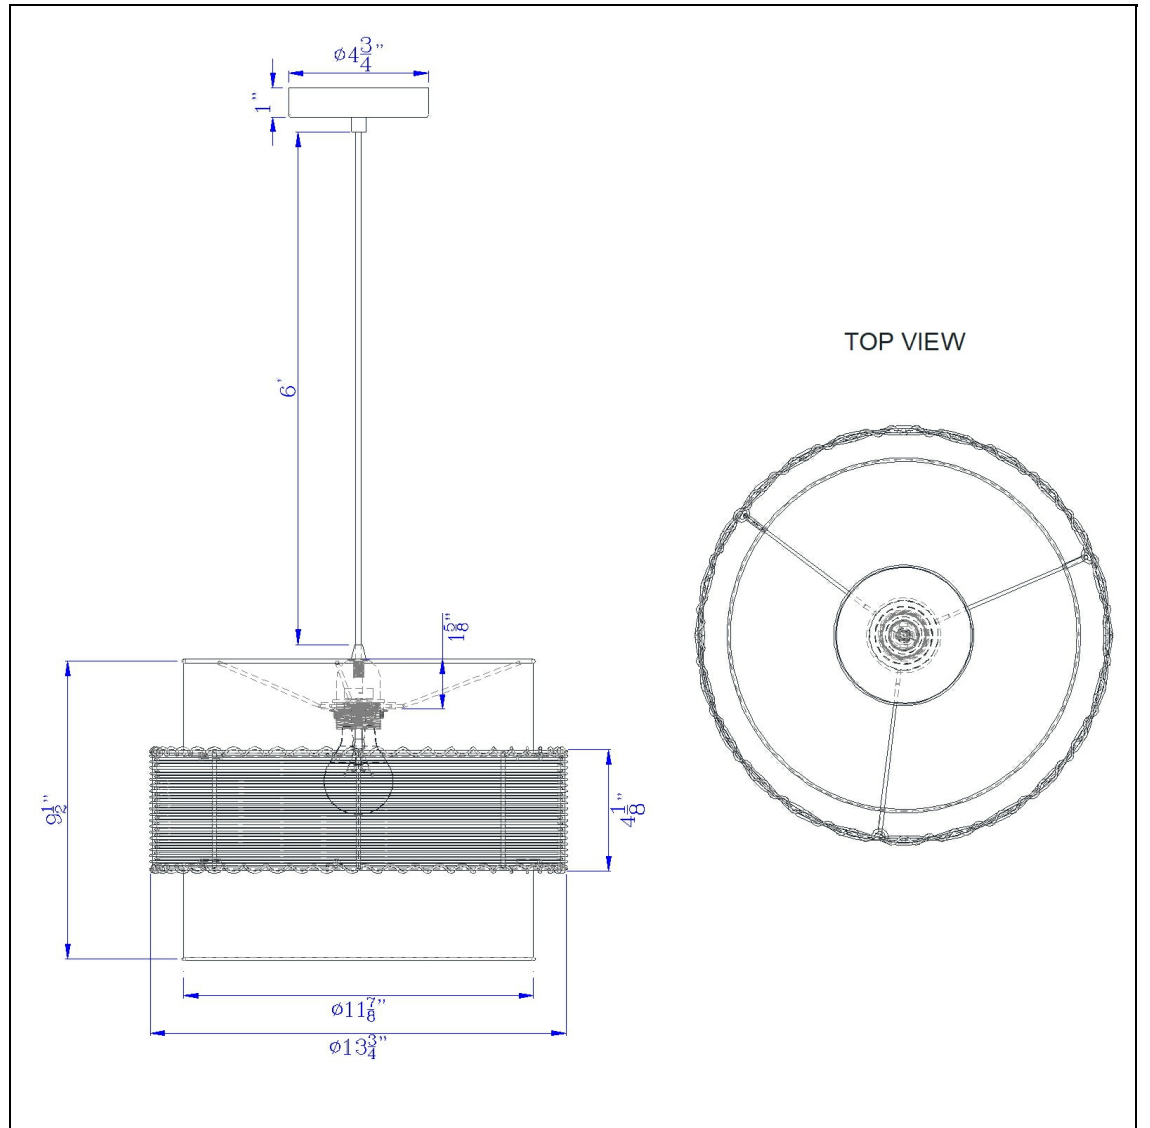

Product No. **FX-3835-1**

Description

Pahu Rattan/Fabric Drum Shade Pendant on Cord with Canopy - 100W
Adjustable Height
6 Foot Cord
Canopy Included
E26 Medium Base Socket
6 Foot Cord
Pahu
9.5" Height Metal Pendant with Wicker Finish And Round Rattan/Fabric Shade
Elevate your space with this stunning pendant light, blending natural textures and modern design. Th
Yes

Technical Specifications

UPC	020193067284	Shade Top2	13.75
Wattage	100W	Shade Side	9.50
Bulb Base	Bedroom, Livingroom, Office, Kitchen	Carton 1 Dimensions	7.10 x 14.60 x 14.60
Number of Lights	Yes	Package Dimensions	L: 14.60 W: 14.60 H: 7.10
Base Color	Rattan		