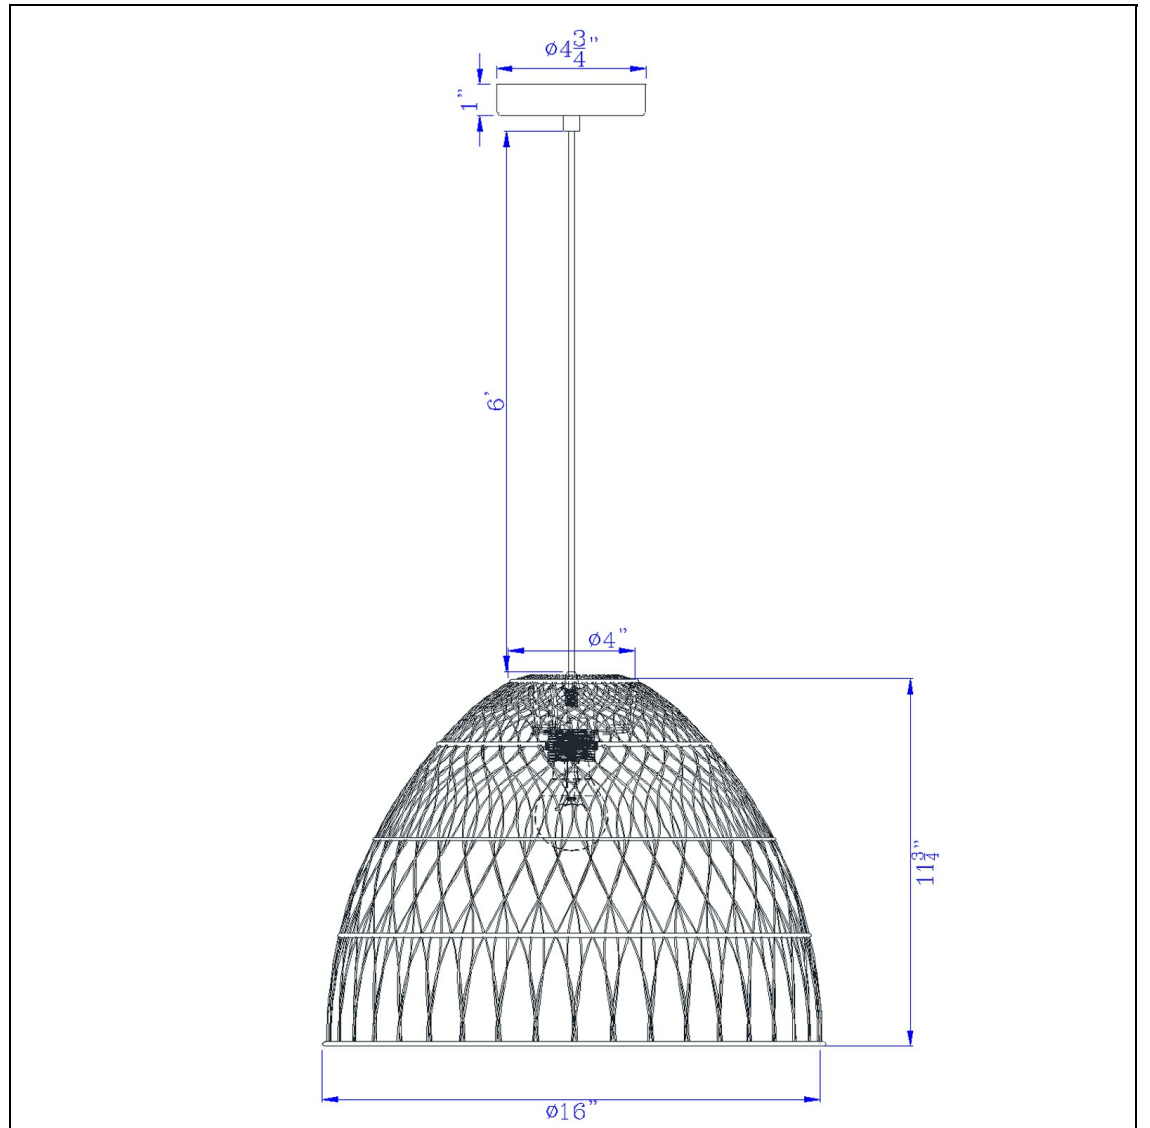

Product No. **FX-3834-1**

Description

Hialoa Rattan Pendant on Cord with Canopy - 100W
Adjustable Height
6 Foot Cord
Canopy Included
E26 Medium Base Socket
6 Foot Cord
Hialoa
11.75" Height Metal Pendant with Wicker Finish And Round Rattan Shade
Elevate your home with this stunning boho-inspired pendant light. Hand-woven from natural rattan, it
Yes

Technical Specifications

UPC	020193067284	Shade Top2	16.00
Wattage	100W	Shade Side	11.75
Bulb Base	Bedroom, Livingroom, Office, Kitchen	Carton 1 Dimensions	12.60 x 16.50 x 16.50
Number of Lights	Yes	Package Dimensions	L: 16.50 W: 16.50 H: 12.60
Base Color	Rattan		