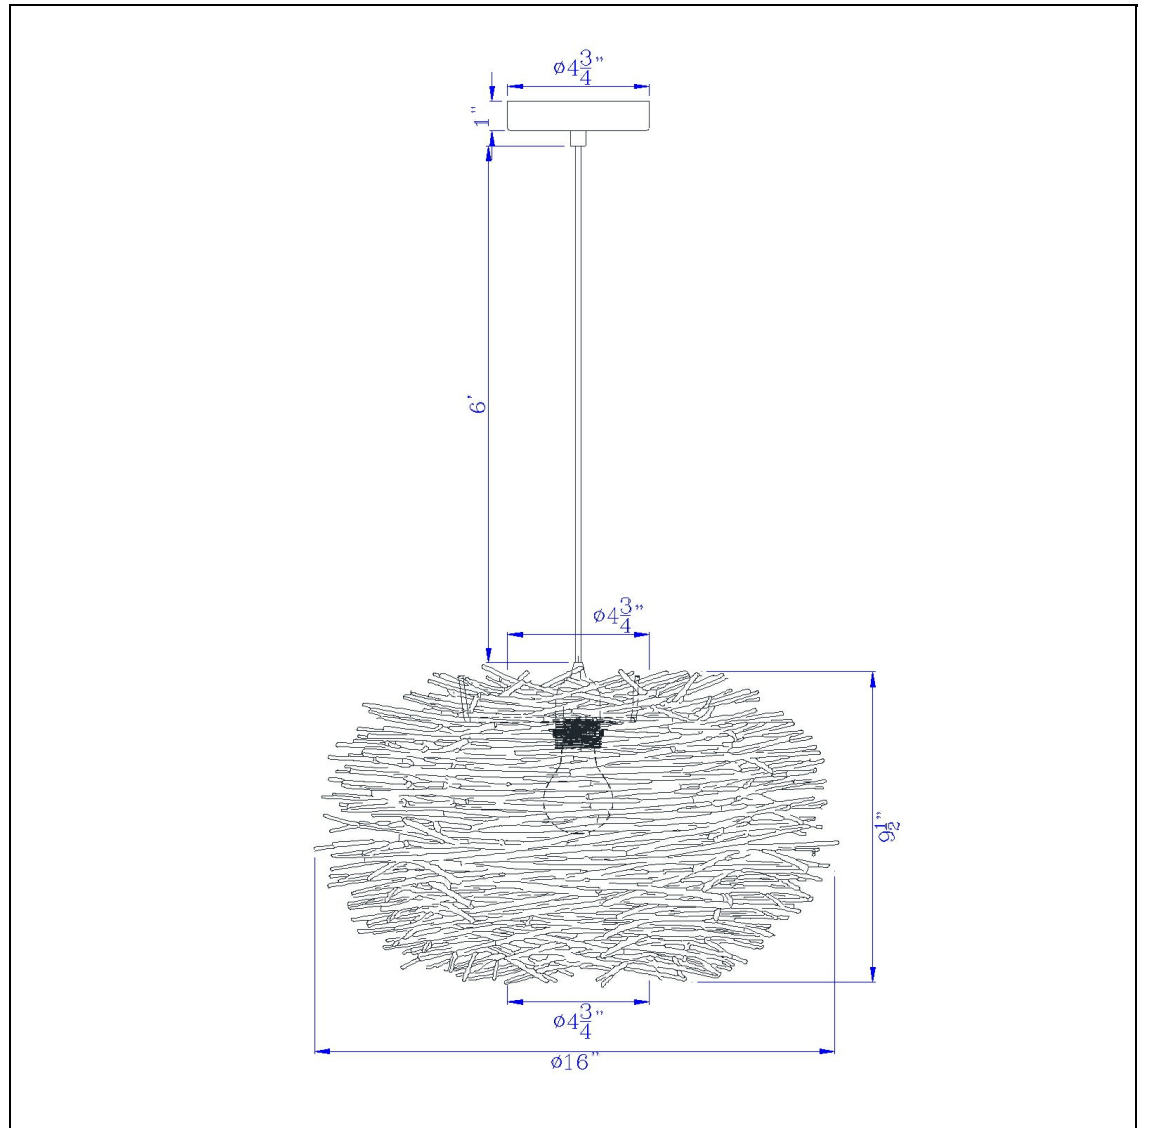

Product No. **FX-3833-1**

Description

Ekaha Rattan Pendant on Cord with Canopy
- 100W
Adjustable Height
6 Foot Cord
Canopy Included
E26 Medium Base Socket
6 Foot Cord
Ekaha
9.5" Height Metal Pendant with Wicker Finish
And Round Rattan Shade
Elevate your space with this artisanal
pendant light, meticulously handcrafted to
resemble a serene
Yes

Technical Specifications

UPC	020193067284	Shade Top2	16.00
Wattage	100W	Shade Side	9.50
Bulb Base	Bedroom, Livingroom, Office, Kitchen	Carton 1 Dimensions	10.30 x 16.90 x 16.90
Number of Lights	Yes	Package Dimensions	L: 16.90 W: 16.90 H: 10.30
Base Color	Rattan		