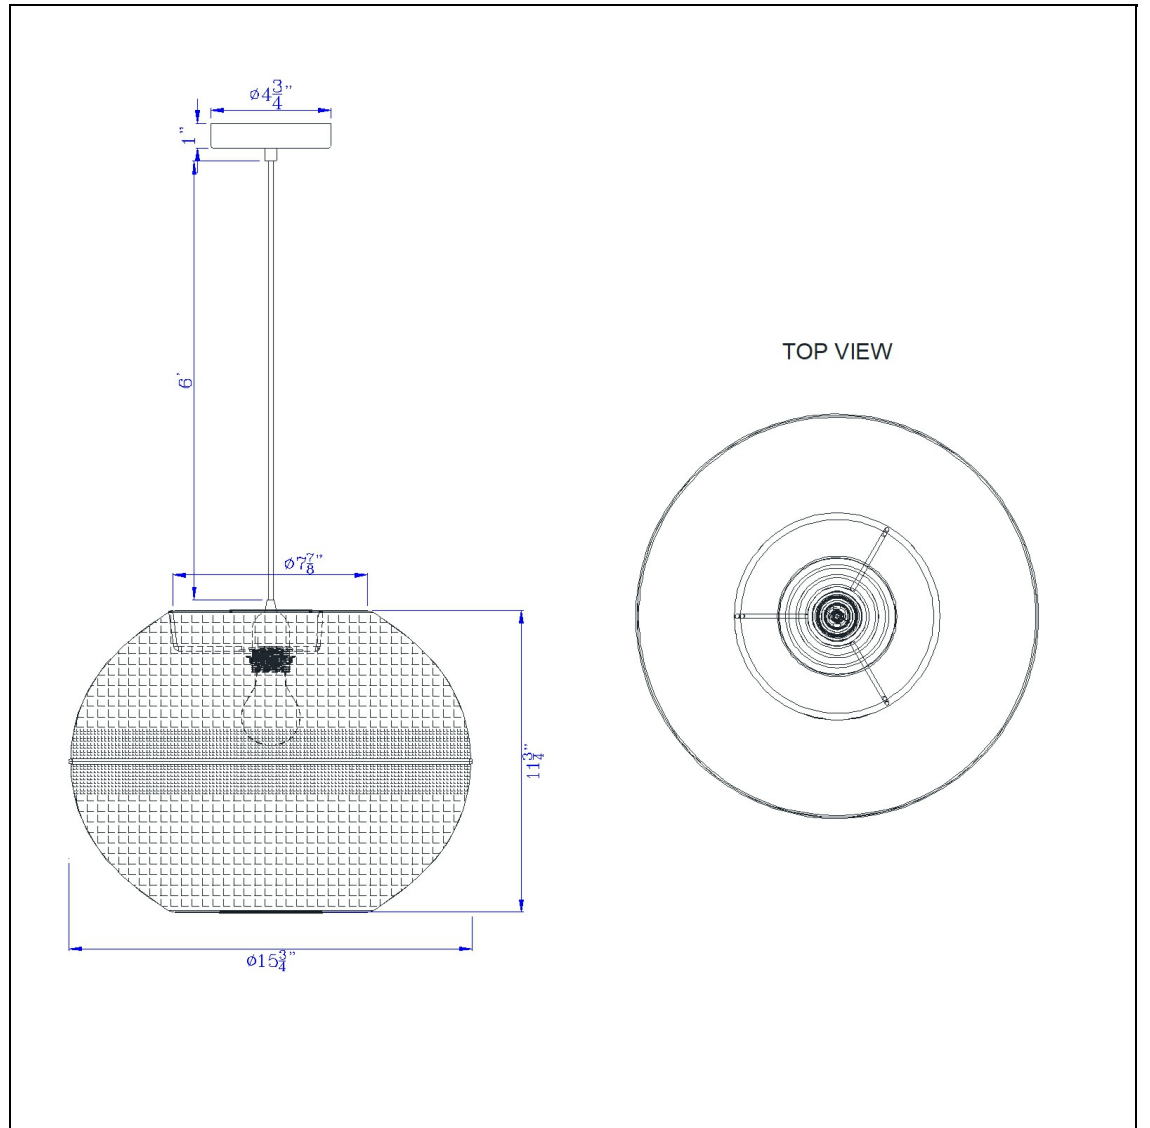

Product No. **FX-3832-1**

Description

Obu Bamboo Pendant on Cord with Canopy  
- 100W  
Adjustable Height  
6 Foot Cord  
Canopy Included  
E26 Medium Base Socket  
6 Foot Cord  
Obu  
11.75" Height Metal Pendant with Wicker  
Finish And Round Bamboo Shade  
Elevate your space with this stunning hand-  
woven rattan pendant. Its organic spherical  
design create  
Yes

Technical Specifications

<b>UPC</b>	020193067284
<b>Wattage</b>	100W
<b>Bulb Base</b>	Bedroom, Livingroom, Office, Kitchen
<b>Number of Lights</b>	Yes
<b>Base Color</b>	Bamboo

<b>Shade Bottom1</b>	15.75
<b>Shade Side</b>	11.75
<b>Carton 1 Dimensions</b>	12.60 x 16.50 x 16.50
<b>Package Dimensions</b>	L: 16.50 W: 16.50 H: 12.60