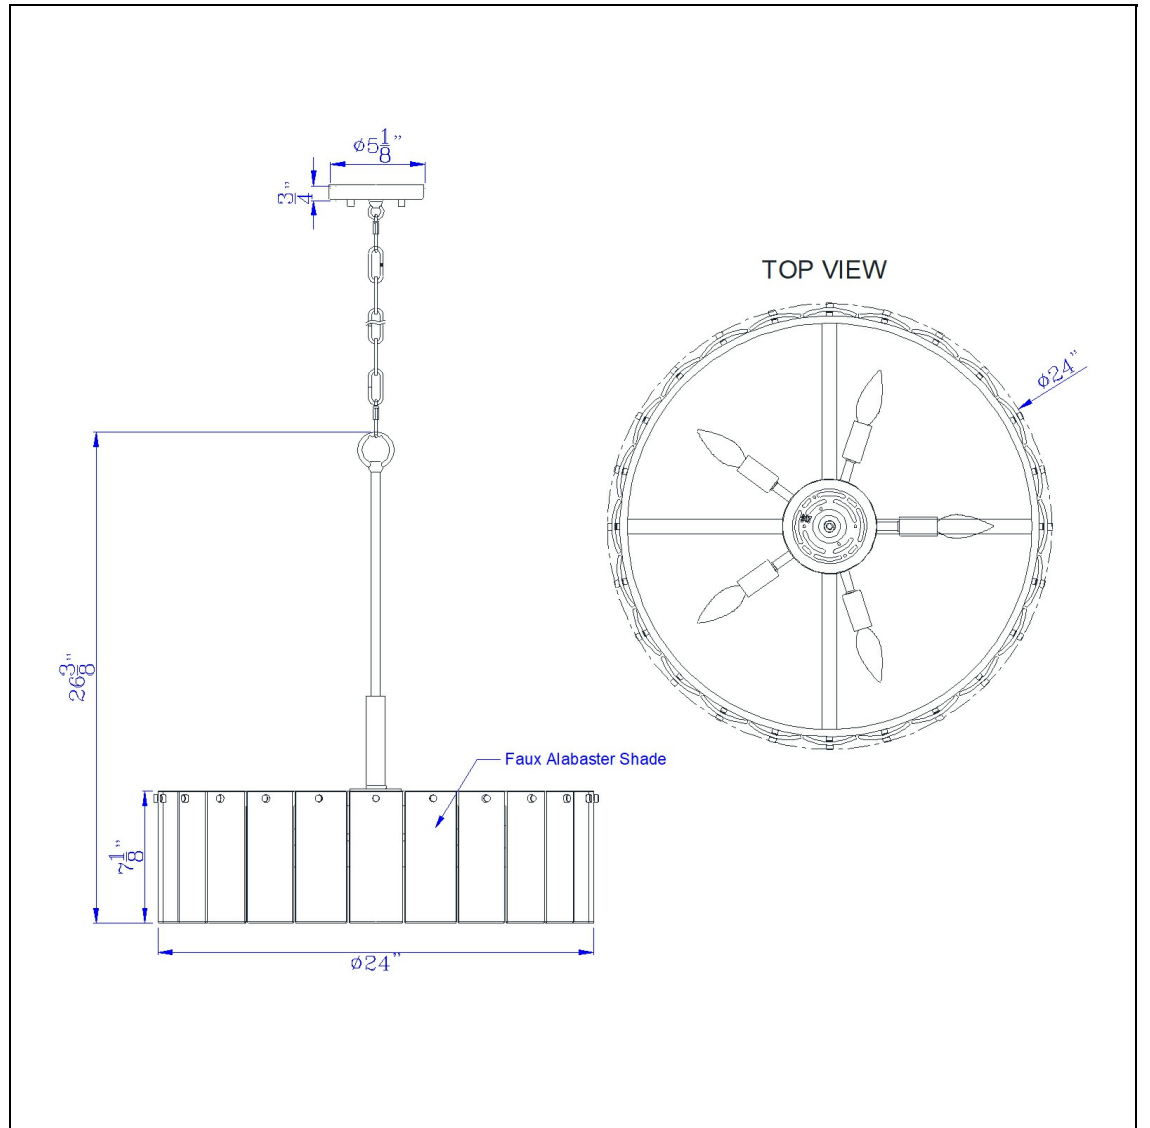

Product No. **FX-3831-5**

Description

Torrigiani Metal Chandelier in Antique Brass with Faux Alabaster Panels - 60W x 5  
Durable Construction  
Ships in One Carton  
Antique Brass Finish  
Faux Alabaster Decorative Panels  
6 Foot Chain  
Canopy Included  
E12 Candelabra Socket  
Elevate your space with this stunning rubbed brass pendant, featuring genuine white marbled panels t  
Elevate your space with this stunning rubbed brass pendant, featuring genuine white marbled panels that radiate a warm, ethereal glow. This sophisticated drum silhouette blends timeless elegance with modern luxury, creating a striking focal point.

Technical Specifications

<b>UPC</b>	020193067284	<b>Shade Top1</b>	24.00
<b>Wattage</b>	60W X 5	<b>Shade Top2</b>	24.00
<b>Bulb Base</b>	E12	<b>Shade Side</b>	7.13
<b>Number of Lights</b>	5	<b>Carton 1 Dimensions</b>	7.80 x 24.80 x 24.80
<b>Base Color</b>	Antique Brass	<b>Carton 2 Dimensions</b>	0.00 x 0.00 x 24.80
		<b>Package Dimensions</b>	L: 24.80 W: 24.80 H: 7.80