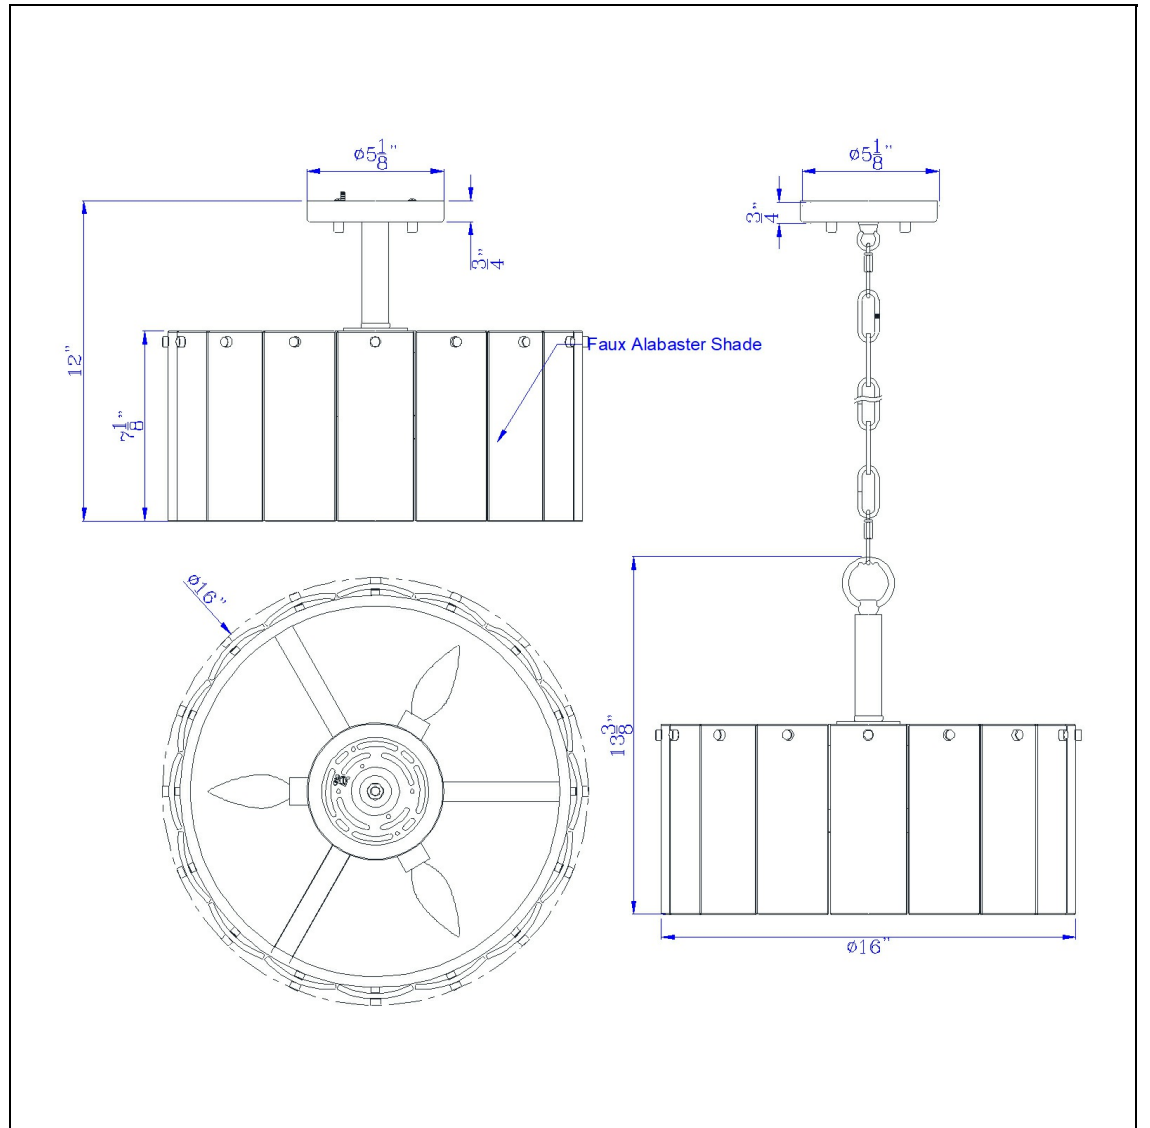

Product No. **FX-3831-3**

Description

Torrighiani Metal Chandelier in Antique Brass with Faux Alabaster Panels - 60W x 3
Durable Construction
Ships in One Carton
Antique Brass Finish
Faux Alabaster Decorative Panels
6 Foot Chain
Canopy Included
E12 Candelabra Socket
Elevate your space with this stunning drum chandelier, blending classic elegance and modern flair. E
Elevate your space with this stunning drum chandelier, blending classic elegance and modern flair. Each marble panel is hand-pinned to a lustrous brass frame, creating a sophisticated glow. Perfect for adding a touch of luxury to any room.

Technical Specifications

UPC	020193067284	Shade Top1	16.00
Wattage	60W X 3	Shade Top2	16.00
Bulb Base	E12	Shade Side	7.13
Number of Lights	3	Carton 1 Dimensions	13.30 x 17.00 x 17.00
Base Color	Antique Brass	Carton 2 Dimensions	0.00 x 0.00 x 17.00
		Package Dimensions	L: 17.00 W: 17.00 H: 13.30