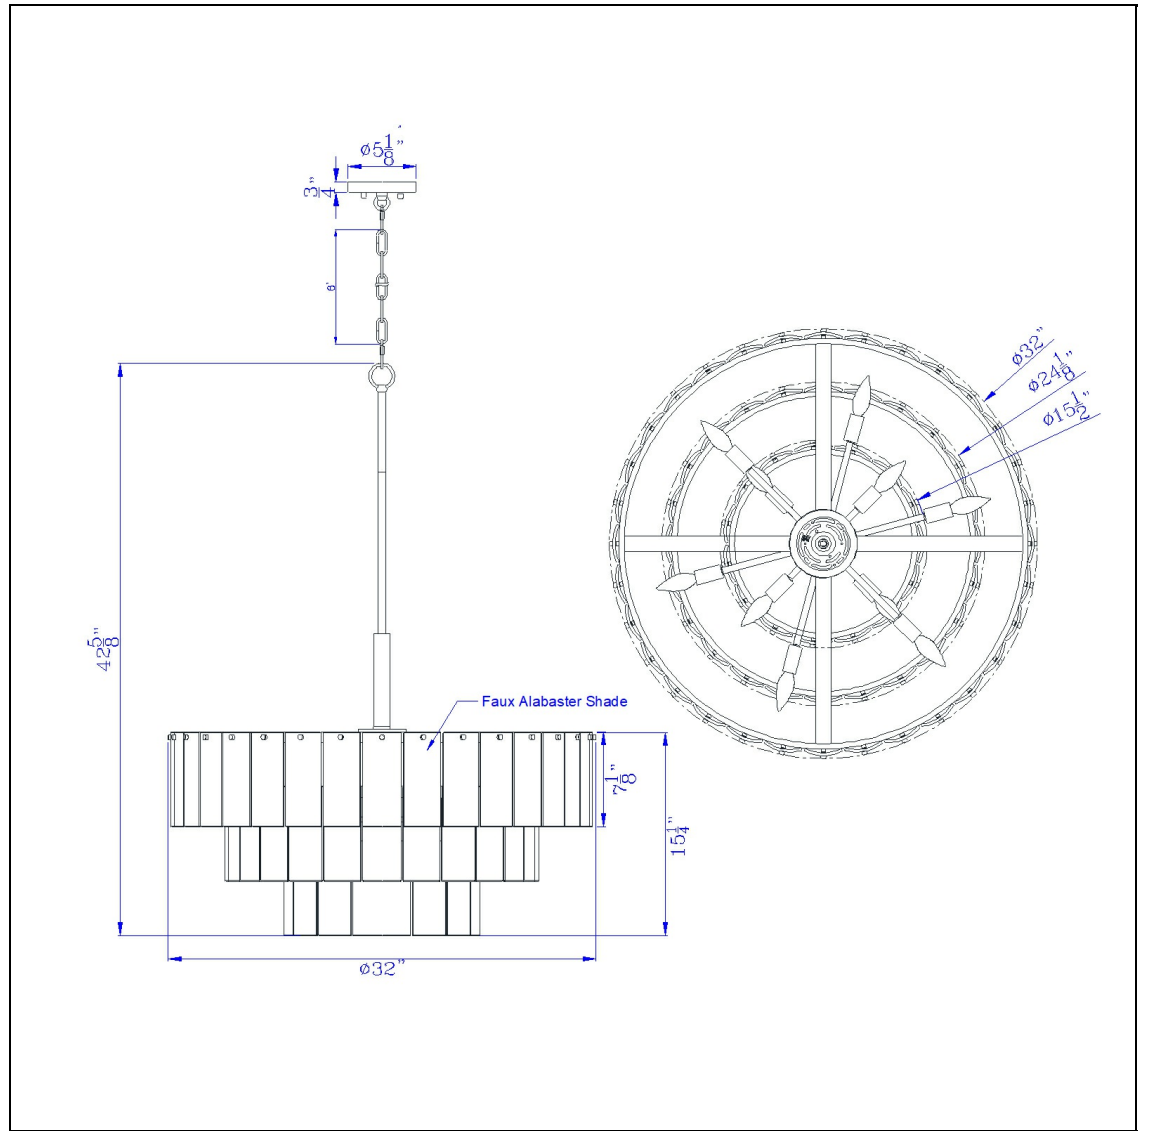

Product No. **FX-3831-11**

Description

Torrigiani Metal Chandelier in Antique Brass with Faux Alabaster Panels - 60W x 11
Durable Construction
Ships in One Carton
Antique Brass Finish
Faux Alabaster Decorative Panels
6 Foot Chain
Canopy Included
E12 Candelabra Socket
Elevate your interior with this stunning three-tier chandelier, featuring white marbled panels that
Elevate your interior with this stunning three-tier chandelier, featuring white marbled panels that create a soft, ethereal glow. The warm gold finish adds a touch of timeless luxury, making it a sophisticated centerpiece for any modern home.

Technical Specifications

UPC	020193067284	Shade Top1	32.00
Wattage	60W X 11	Shade Top2	32.00
Bulb Base	E12	Shade Side	7.13
Number of Lights	11	Carton 1 Dimensions	13.30 x 33.00 x 33.00
Base Color	Antique Brass	Carton 2 Dimensions	0.00 x 0.00 x 33.00
		Package Dimensions	L: 33.00 W: 33.00 H: 13.30