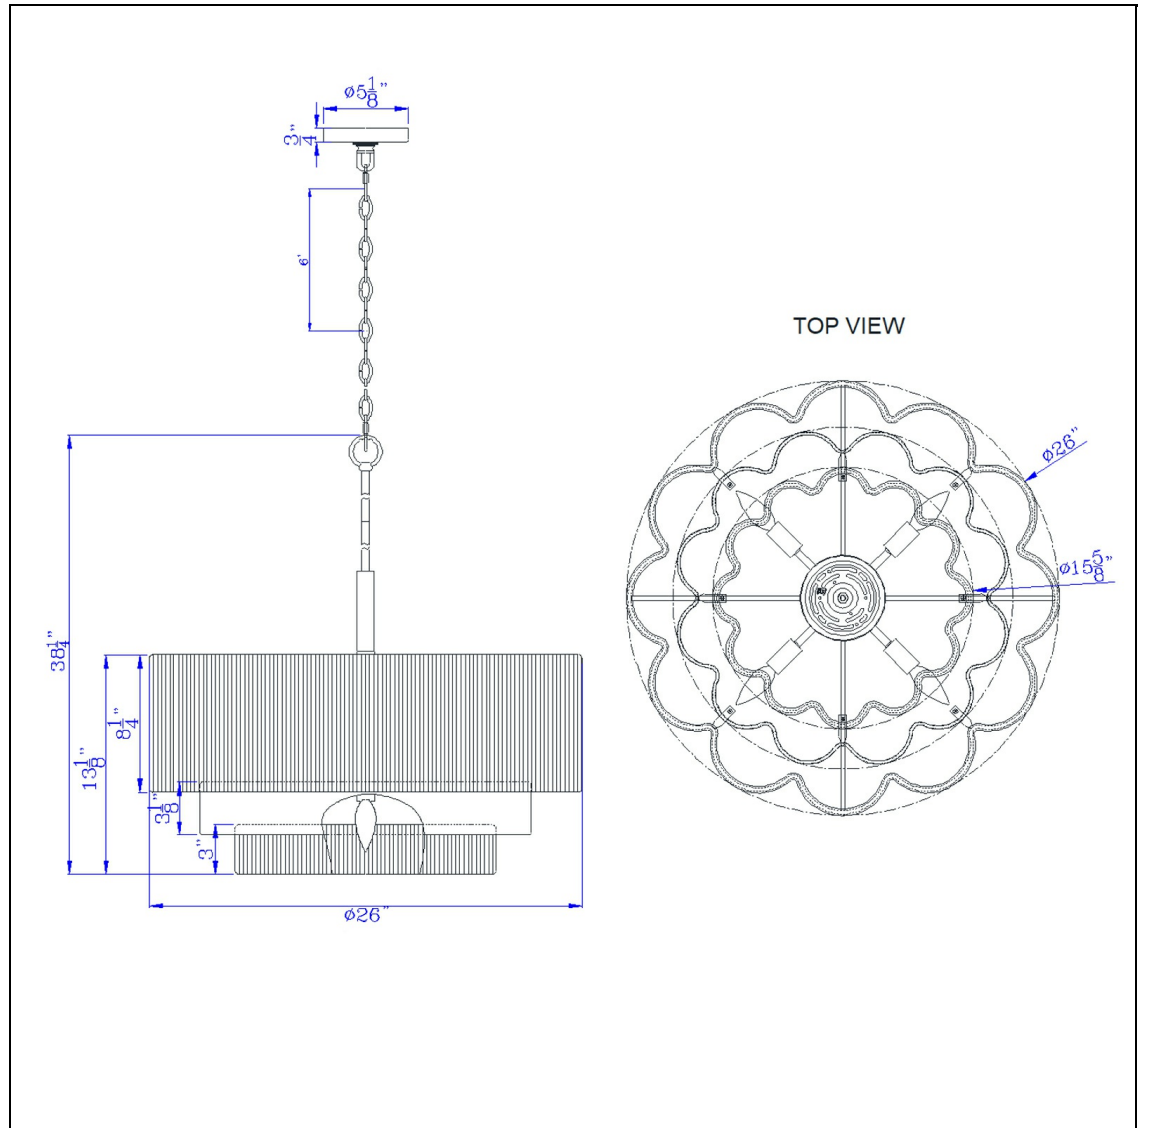

Product No. **FX-3830-5**

Description

Rivo Metal Chandelier in Antique Brass with Woven Burlap Shade - 60W x 5
Durable Construction
Ships in One Carton
Antique Brass Finish
6 Foot Chain
Canopy Included
Rippled String Shade
E12 Candelabra Socket
Elevate your interior with this stunning handwoven rope pendant. Its multi-tiered silhouette and warm brass accents bring a natural, bohemian elegance to any space. Perfect for creating a cozy, sophisticated glow in your favorite room.

Technical Specifications

UPC	020193067284	Shade Top1	26.00
Wattage	60W X 5	Shade Top2	26.00
Bulb Base	E12	Shade Side	13.13
Number of Lights	5	Carton 1 Dimensions	16.30 x 27.80 x 27.80
Base Color	Antique Brass/Burlap	Carton 2 Dimensions	0.00 x 0.00 x 27.80
		Package Dimensions	L: 27.80 W: 27.80 H: 16.30