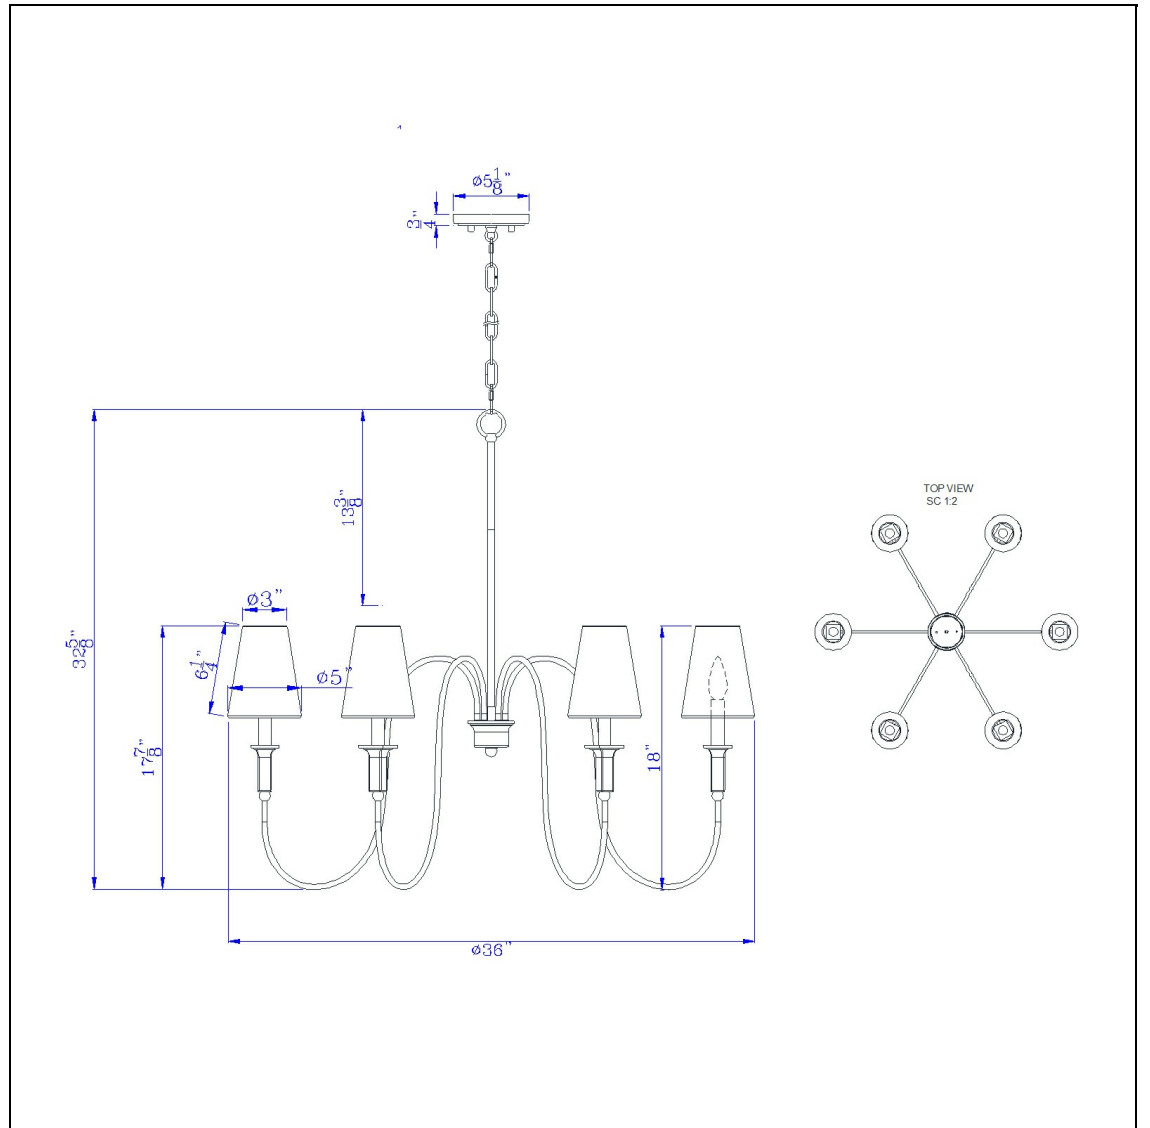

Product No. **FX-3829-6**

Description

Baronne Metal Chandelier in Antique Brass with White Shades - 40W x 6  
Durable Construction  
Ships in One Carton  
Traditional Candelabra Style  
Antique Gold Painted Finish  
Hardback Fabric Shades  
Canopy Included  
72" Chain

Technical Specifications

<b>UPC</b>	020193067284	<b>Shade Top1</b>	3.00
<b>Wattage</b>	40W X 6	<b>Shade Top2</b>	5.00
<b>Bulb Base</b>	E12	<b>Shade Side</b>	6.25
<b>Number of Lights</b>	6	<b>Carton 1 Dimensions</b>	17.80 x 13.80 x 35.50
<b>Base Color</b>	Antique Brass	<b>Carton 2 Dimensions</b>	0.00 x 0.00 x 35.50
		<b>Package Dimensions</b>	L: 35.50 W: 13.80 H: 17.80