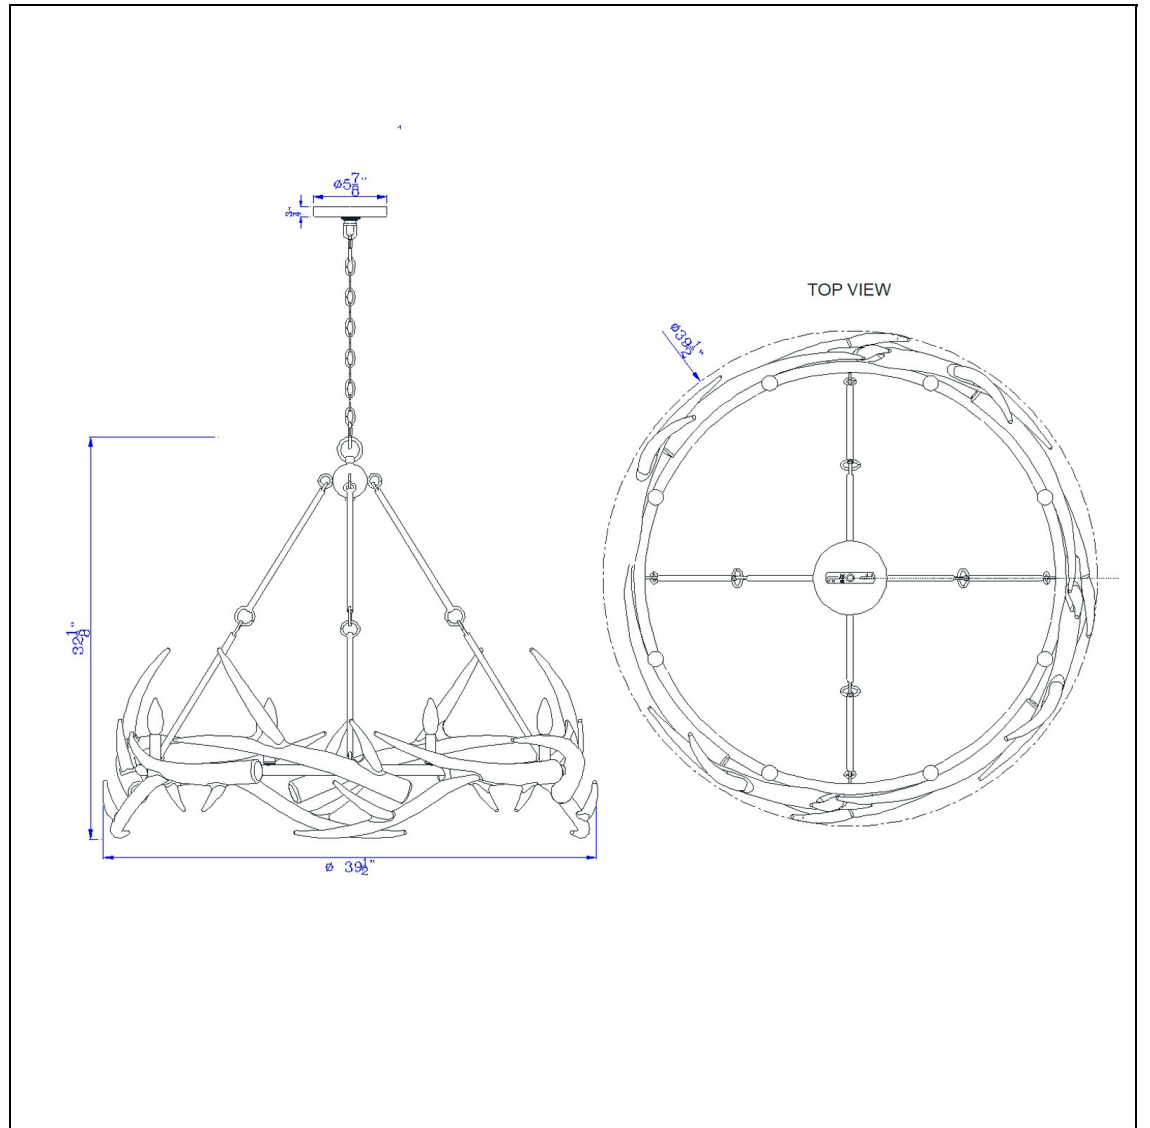

Product No. **FX-3828-8**

Description

Sunwashed Brass Metal and Resin Antler Chandelier - 60W x 8
Durable Construction
Ships in One Carton
Sun Washed Brass Finish
Rustic Faux Antler Design
72" Chain
Canopy Included
Adjustable Height
Elevate your lodge-inspired decor with this striking six-light chandelier. Authentic-looking faux antlers wrap around a warm brass-finished frame, blending organic texture with sophisticated metalwork. Perfect for a cozy cabin or rustic dining room.

Technical Specifications

UPC	020193067284
Wattage	60W X 8
Bulb Base	E12
Number of Lights	8
Base Color	Sunwashed

Carton 1 Dimensions	18.30 x 43.30 x 43.30
Carton 2 Dimensions	0.00 x 0.00 x 43.30
Package Dimensions	L: 43.30 W: 43.30 H: 18.30