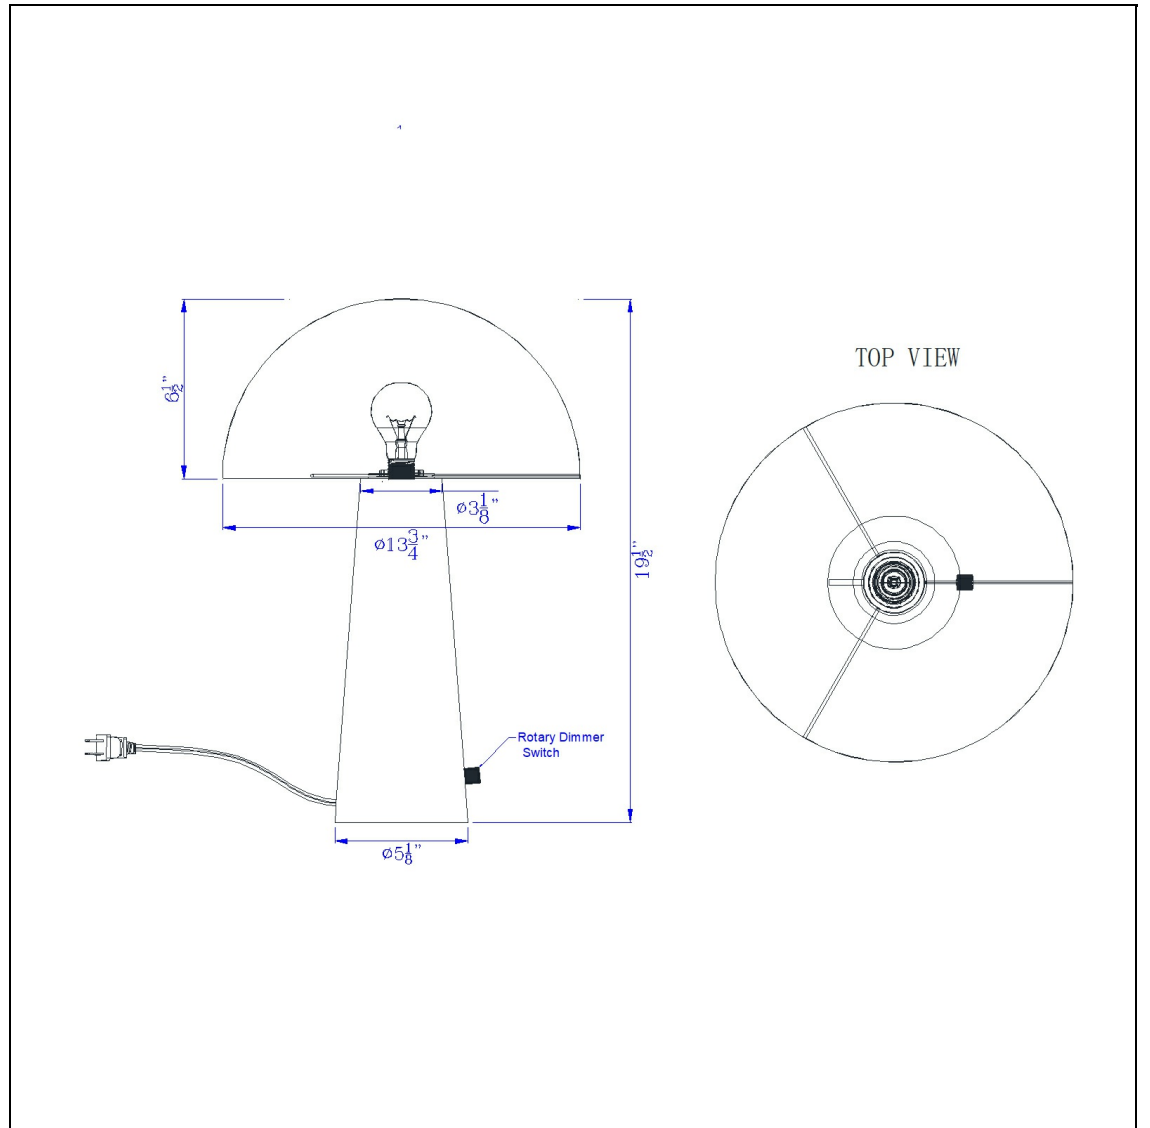

Product No. **EC-1025TB**

Description

Mogu Wood Table Lamp in Light Oak with Organic Mist Soft Parchment Paper Shade - 60W Dimmer Switch
Durable Wood Construction
Ships in One Carton
Light Parchment Paper Shade
Mushroom Shape Lamp
On/Off Turn Knob on Base
Natural Light Oak Finish
Dimmer Switch
Add a touch of organic charm to your home with this nature-inspired mushroom lamp. Its tapered wooden base provides a warm, earthy foundation for the unique textured shade. This stylish piece creates soft, diffused lighting perfect for any bedside table.

Technical Specifications

UPC	020193067284	Shade Top2	13.75
Wattage	60W	Shade Side	6.50
Switch Type	DIMMER	Carton 1 Dimensions	22.20 x 8.50 x 16.10
Bulb Base	E26	Carton 2 Dimensions	0.00 x 0.00 x 16.10
Number of Lights	1	Package Dimensions	L: 16.10 W: 8.50 H: 22.20
Base Color	Light Oak		