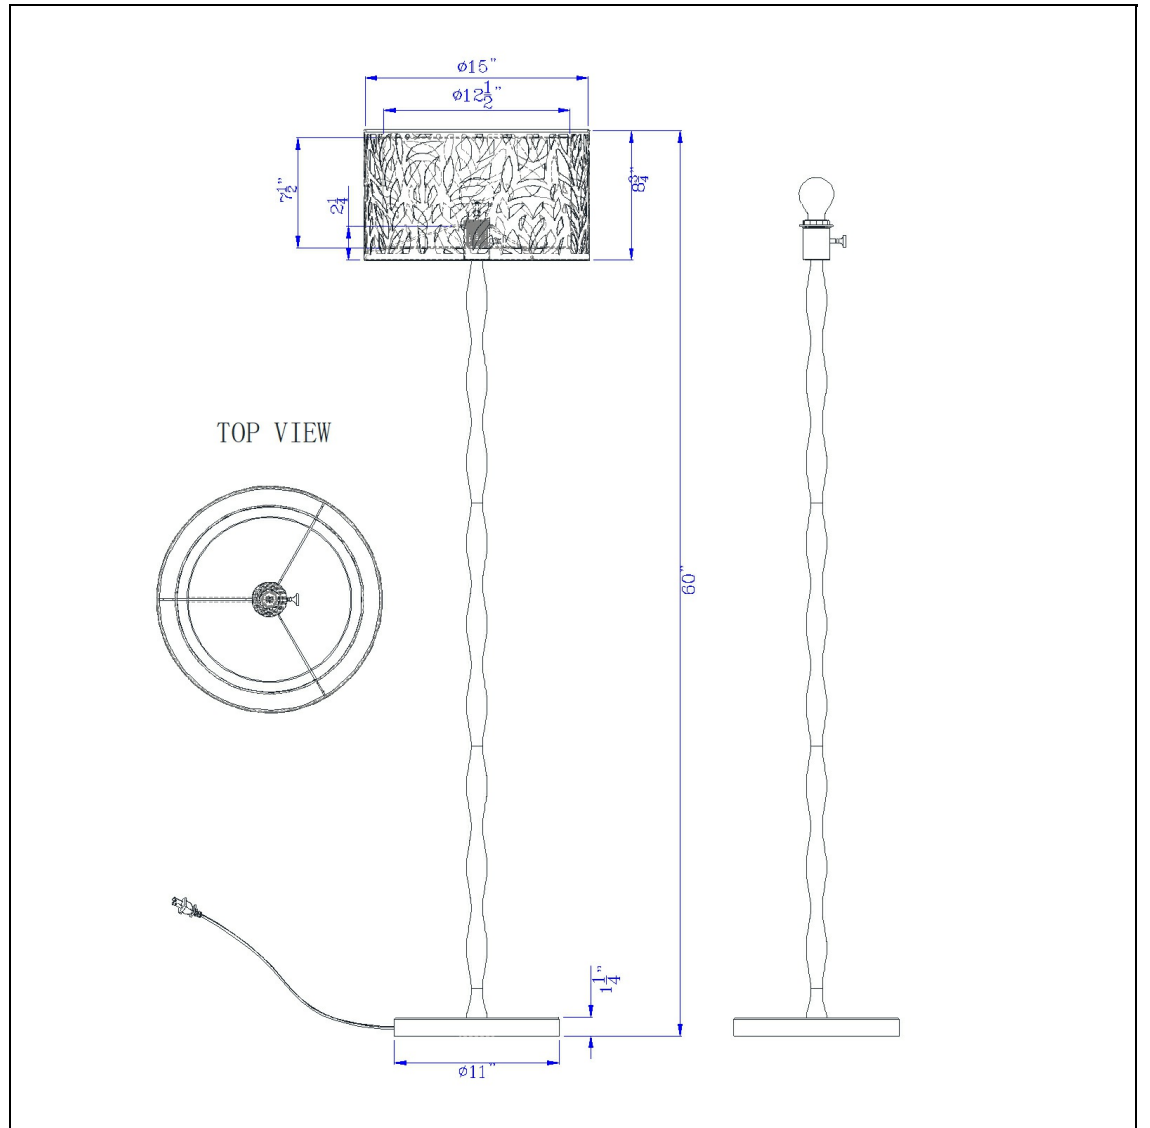

Product No. **EC-1024FL**

Description

Berwick Wood Floor Lamp in Light Oak with Beige Leaf Shade - 100W On/Off
Durable Wood Construction
Ships in One Carton
Natural Light Oak Finish
Hardback Fabric Shade Included
Little to No Assembly Required
Ships in One Carton
Rotary Switch on Socket
Elevate your space with this stunning floor lamp, featuring an artisan-carved wooden stem. Its intricate, leaf-patterned drum shade casts beautiful shadows, blending nature-inspired charm with modern design. Perfect for adding warmth to any cozy corner.

Technical Specifications

UPC	020193067284	Shade Top1	15.00
Wattage	100W	Shade Top2	15.00
Switch Type	ON/OFF	Shade Side	8.76
Bulb Base	E26	Carton 1 Dimensions	13.40 x 16.10 x 16.10
Number of Lights	1	Carton 2 Dimensions	0.00 x 0.00 x 16.10
Base Color	Light Oak	Package Dimensions	L: 16.10 W: 16.10 H: 13.40