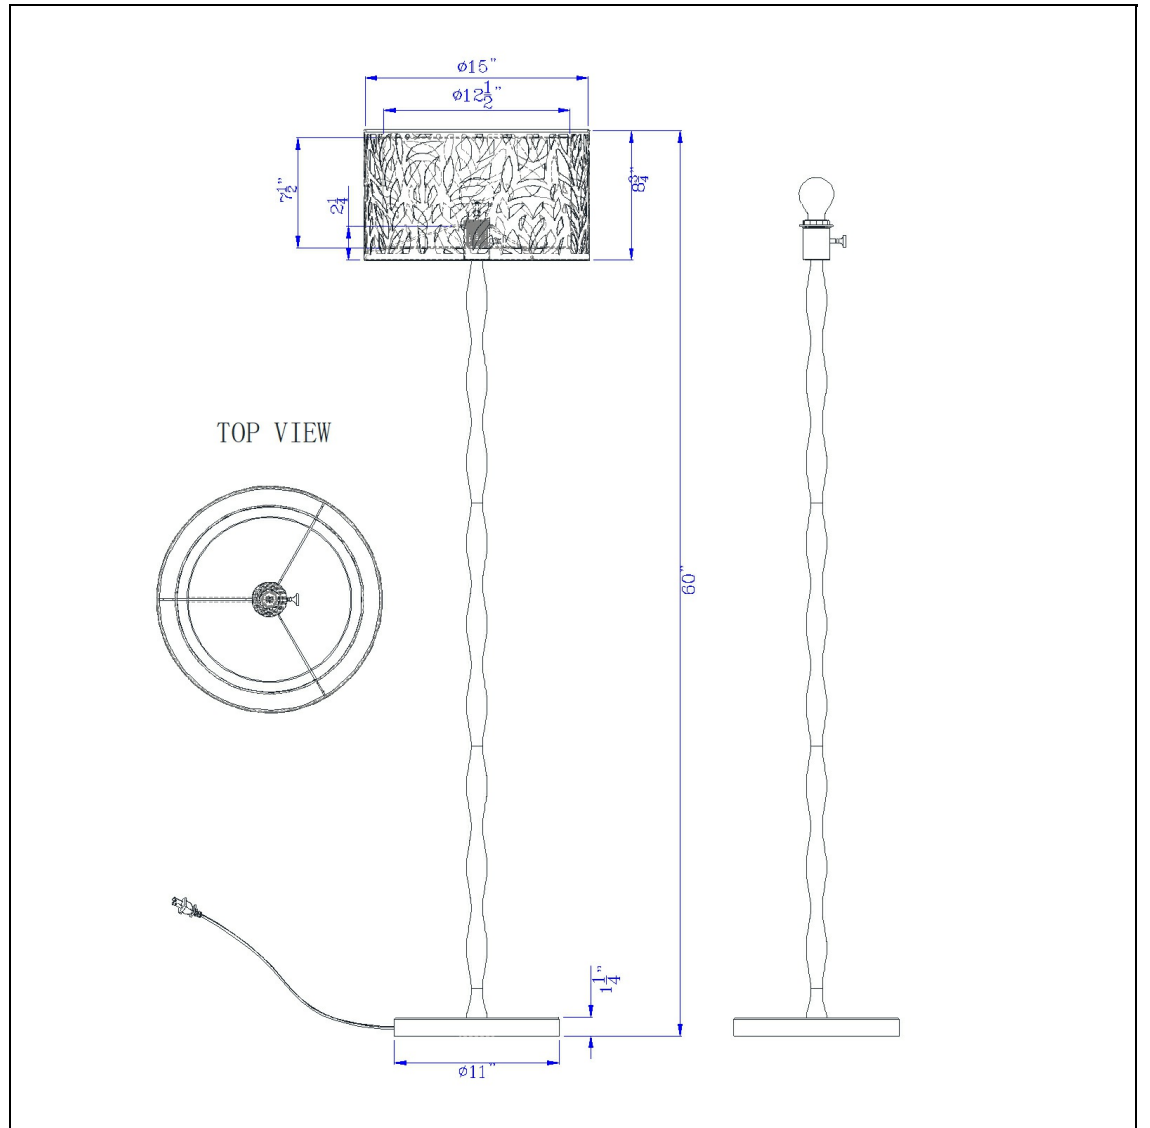

Product No. **EC-1023FL**

Description

Berwick Wood Floor Lamp in White with Seafoam Green Leaf Shade - 100W On/Off Durable Wood Construction Ships in One Carton White Painted Finish Hardback Fabric Shade Included Little to No Assembly Required Ships in One Carton Rotary Switch on Socket Brighten any space with this elegant floor lamp, featuring a slender, sculpted white base and a chic botanical shade. Its intricate mint leaf cutouts cast soft, decorative shadows for an inviting glow. This sophisticated piece blends art and function

Technical Specifications

<b>UPC</b>	020193067284	<b>Shade Top1</b>	15.00
<b>Wattage</b>	100W	<b>Shade Top2</b>	15.00
<b>Switch Type</b>	ON/OFF	<b>Shade Side</b>	8.76
<b>Bulb Base</b>	E26	<b>Carton 1 Dimensions</b>	13.40 x 16.10 x 16.10
<b>Number of Lights</b>	1	<b>Carton 2 Dimensions</b>	0.00 x 0.00 x 16.10
<b>Base Color</b>	White	<b>Package Dimensions</b>	L: 16.10 W: 16.10 H: 13.40