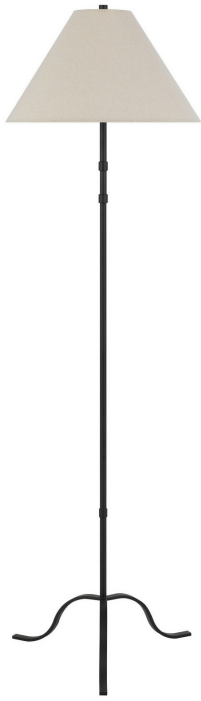

Product No. **EC-1022FL**

Description

Segovia Metal Floor Lamp in Black with Hardback Fabric Shade - 100W On/Off Durable Metal Construction Ships in One Carton Tripod Style Base Hardback Fabric Shade Included Little to No Assembly Required Ships in One Carton Rotary Switch on Socket Add a touch of timeless elegance to your home with this sleek floor lamp. Its minimalist matte black frame and classic tapered shade create a sophisticated silhouette that elevates any room. Perfect for providing warm, ambient light in any modern spa

Technical Specifications

UPC	020193067284
Wattage	100W
Switch Type	ON/OFF
Bulb Base	E26
Number of Lights	1
Base Color	Black

Shade Top1	5.13
Shade Top2	17.75
Shade Side	12.00
Carton 1 Dimensions	12.60 x 18.50 x 20.90
Carton 2 Dimensions	0.00 x 0.00 x 20.90
Package Dimensions	L: 20.90 W: 18.50 H: 12.60