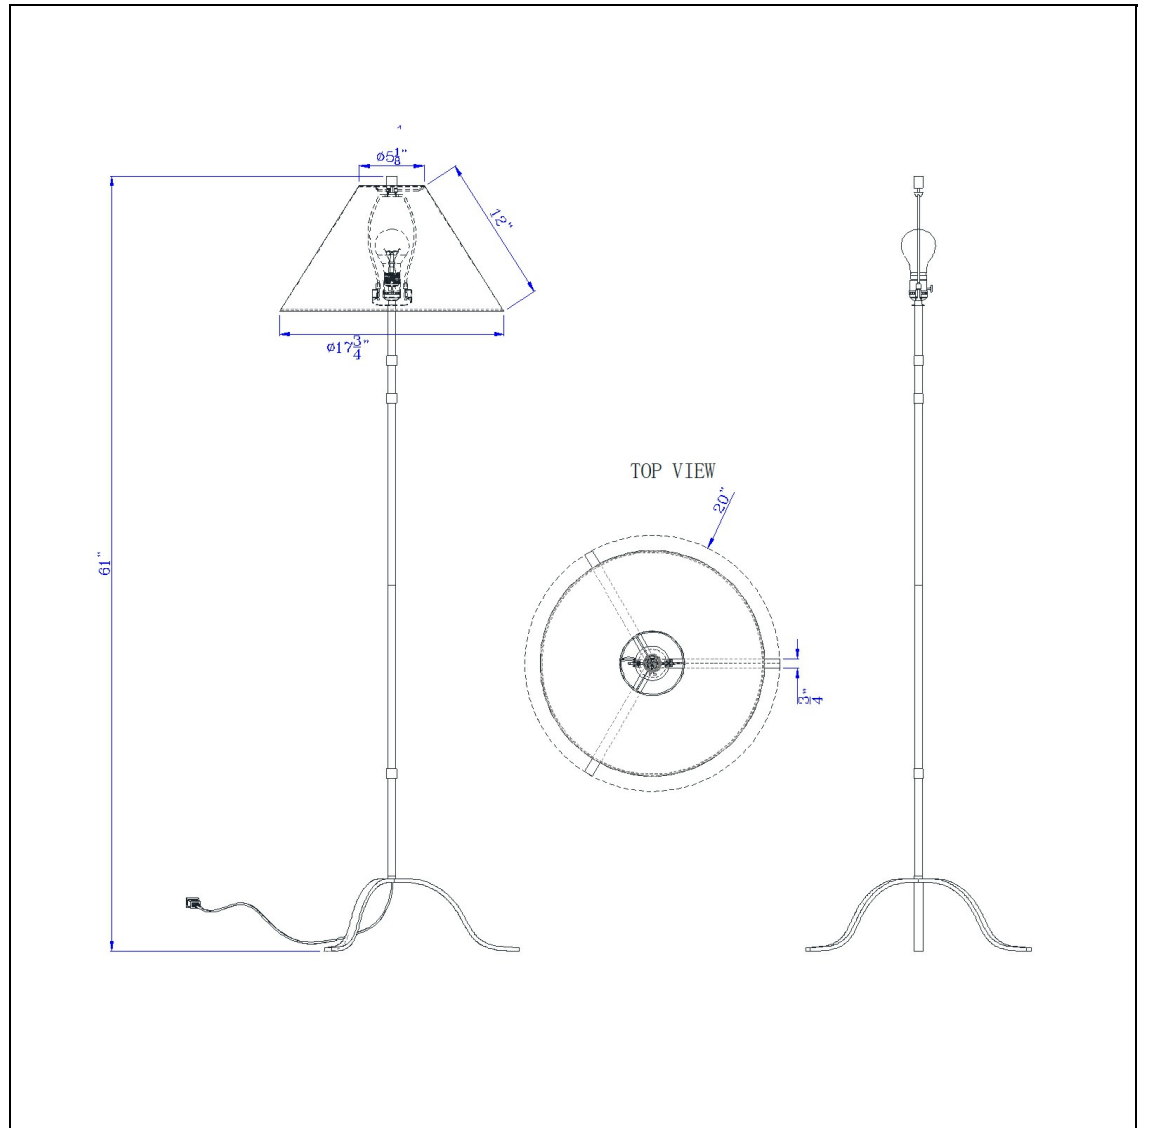

Product No. **EC-1022FL**

Description

Segovia Metal Floor Lamp in Black with Hardback Fabric Shade - 100W On/Off Durable Metal Construction Ships in One Carton Tripod Style Base Hardback Fabric Shade Included Little to No Assembly Required Ships in One Carton Rotary Switch on Socket Add a touch of timeless elegance to your home with this sleek floor lamp. Its minimalist matte black frame and classic tapered shade create a sophisticated silhouette that elevates any room. Perfect for providing warm, ambient light in any modern spa

Technical Specifications

UPC	020193067284
Wattage	100W
Switch Type	ON/OFF
Bulb Base	E26
Number of Lights	1
Base Color	Black

Shade Top1	5.13
Shade Top2	17.75
Shade Side	12.00
Carton 1 Dimensions	12.60 x 18.50 x 20.90
Carton 2 Dimensions	0.00 x 0.00 x 20.90
Package Dimensions	L: 20.90 W: 18.50 H: 12.60