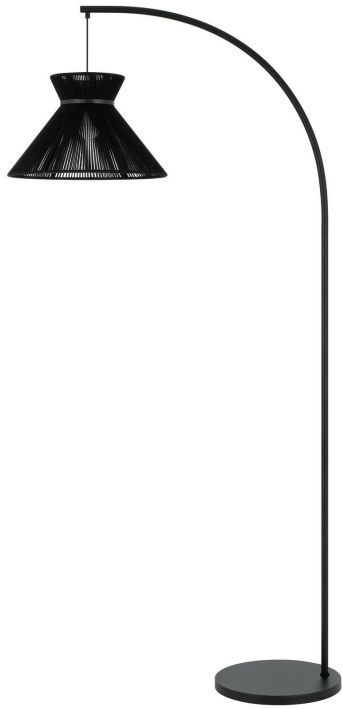

Product No. **EC-1021FL**

Description

Kahoa Metal Arc Lamp in Black with Black String Shade - 100W On/Off
Durable Metal Construction
Ships in One Carton
String Hourglass Shade
Little to No Assembly Required
Satin Black Finish
Weighted Base for Added Stability
Arc Style Floor Lamp
Elevate your home with this sleek arc floor lamp. Its dramatic curve and unique tapered string shade
Elevate your home with this sleek arc floor lamp. Its dramatic curve and unique tapered string shade create a stunning focal point. Perfect for modern living spaces, it provides warm, overhead lighting with a sophisticated, contemporary silhouette.

Technical Specifications

UPC	020193067284
Wattage	100W
Switch Type	ON/OFF
Bulb Base	E26
Number of Lights	1
Base Color	Black

Shade Top1	8.00
Shade Top2	17.00
Shade Side	11.50
Carton 1 Dimensions	36.00 x 12.20 x 19.70
Carton 2 Dimensions	0.00 x 0.00 x 19.70
Package Dimensions	L: 19.70 W: 12.20 H: 36.00