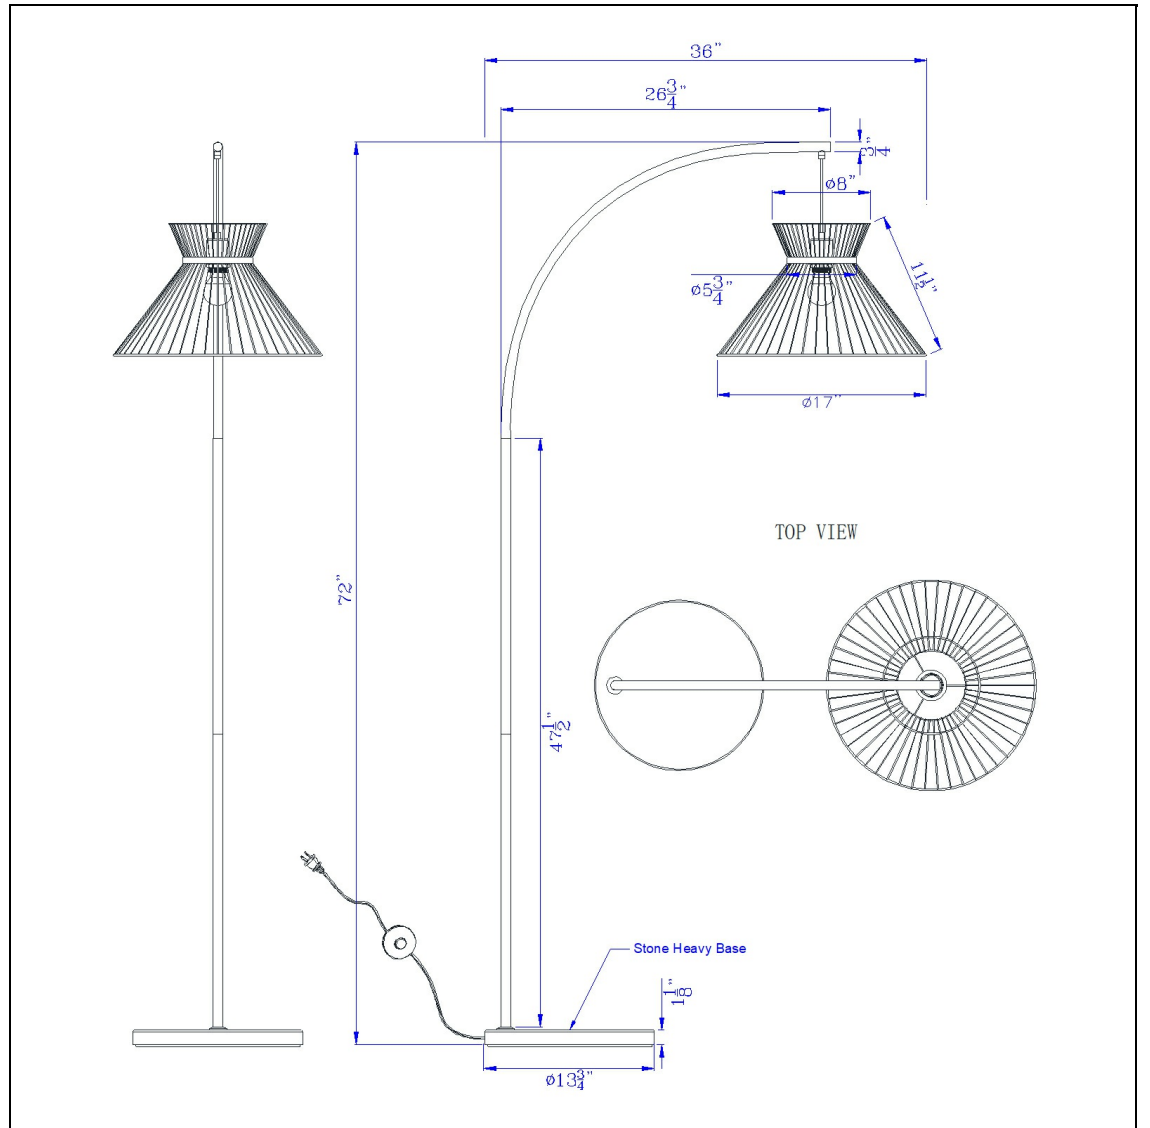

Product No. **EC-1021FL**

Description

Kahoa Metal Arc Lamp in Black with Black String Shade - 100W On/Off
Durable Metal Construction
Ships in One Carton
String Hourglass Shade
Little to No Assembly Required
Satin Black Finish
Weighted Base for Added Stability
Arc Style Floor Lamp
Elevate your home with this sleek arc floor lamp. Its dramatic curve and unique tapered string shade
Elevate your home with this sleek arc floor lamp. Its dramatic curve and unique tapered string shade create a stunning focal point. Perfect for modern living spaces, it provides warm, overhead lighting with a sophisticated, contemporary silhouette.

Technical Specifications

UPC	020193067284
Wattage	100W
Switch Type	ON/OFF
Bulb Base	E26
Number of Lights	1
Base Color	Black

Shade Top1	8.00
Shade Top2	17.00
Shade Side	11.50
Carton 1 Dimensions	36.00 x 12.20 x 19.70
Carton 2 Dimensions	0.00 x 0.00 x 19.70
Package Dimensions	L: 19.70 W: 12.20 H: 36.00