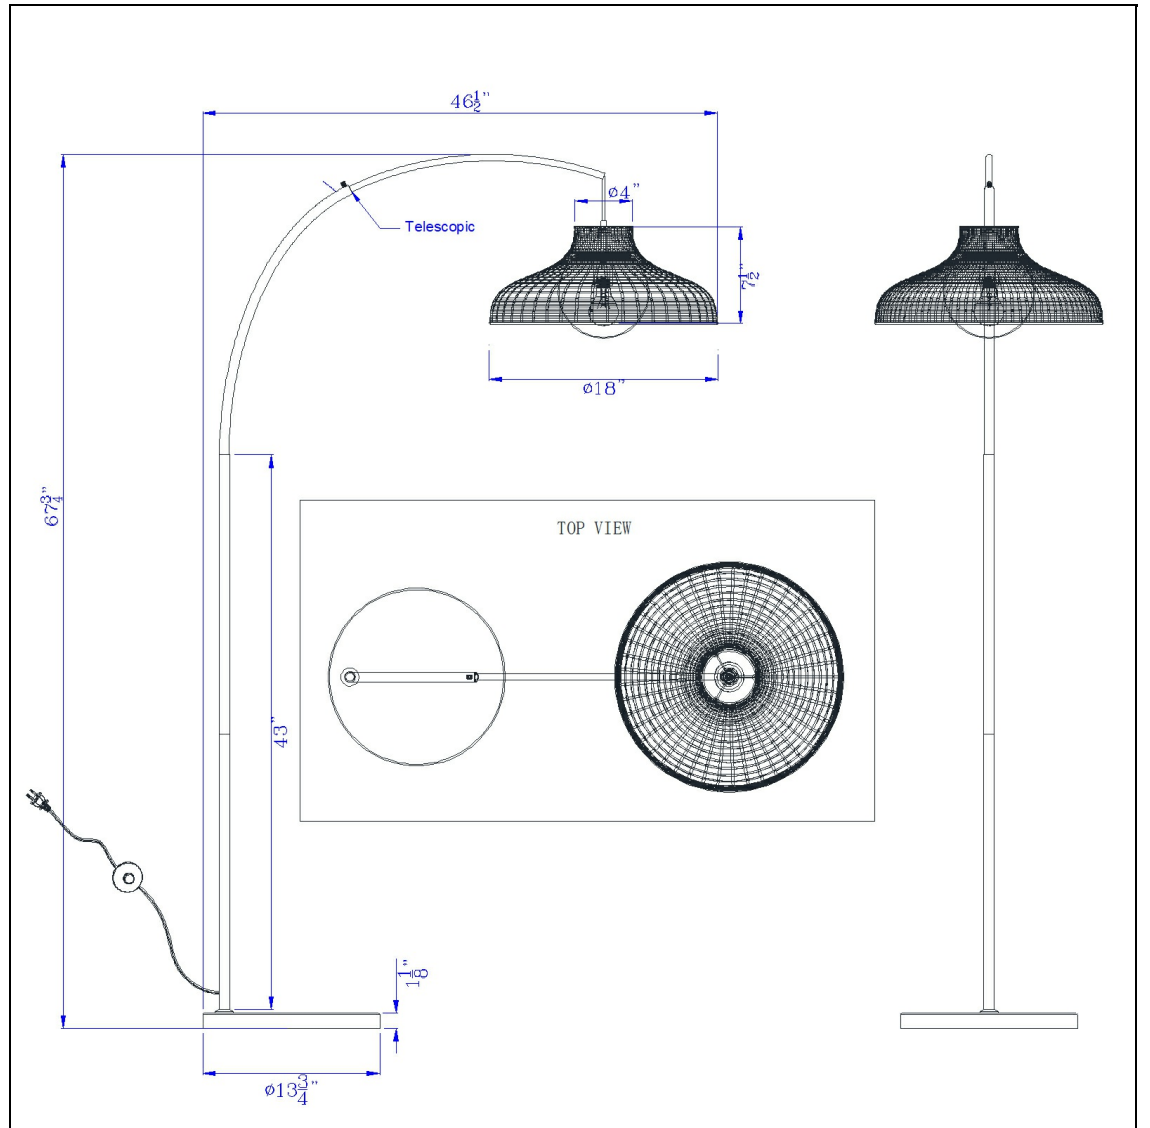

Product No. **EC-1020FL**

Description

Makako Arc Metal Floor Lamp in Black with Rattan Shade - 10W LED On/Off
Durable Metal Construction
Ships in One Carton
Rattan Bell Shade Included
Little to No Assembly Required
Satin Black Finish
Weighted Base for Added Stability
Arc Style Floor Lamp
Elevate your space with this elegant arched floor lamp, blending modern lines with organic textures.
Elevate your space with this elegant arched floor lamp, blending modern lines with organic textures. Its sleek black frame gracefully suspends a handcrafted rattan shade, casting a warm, atmospheric glow. A perfect statement piece for any boho-chic h

Technical Specifications

UPC	020193067284
Wattage	LED10W
Switch Type	ON/OFF
Bulb Base	E26
Number of Lights	1
Base Color	Black

Shade Top1	4.00
Shade Top2	18.00
Shade Side	7.50
Carton 1 Dimensions	28.00 x 13.40 x 22.50
Carton 2 Dimensions	0.00 x 0.00 x 22.50
Package Dimensions	L: 22.50 W: 13.40 H: 28.00