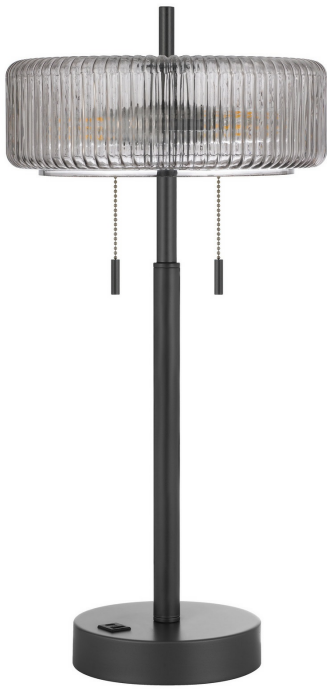

Product No. **BO-3275TB**

Description

Mirza Metal Table Lamp in Charcoal Gray with Smoky glass Shade - 1 USB & USB-C ports, Pull chain, 9W x 2 LED (Bulbs Included)
Durable Metal Construction
Ships in One Carton
Pull Chain Mechanism
Smoked Glass Shade
LED Edison Bulbs Included
Weighted Base for Added Stability
1600 Lumen Output
Illuminate your space with this sleek, modern masterpiece. Its stunning ribbed glass shade creates a captivating glow, while dual pull chains offer effortless control. Perfect for elevating any contemporary office or bedside aesthetic with timeless s

Technical Specifications

UPC	020193067284
Wattage	LED9W X 2
CRI	80
Lumen	1600
Switch Type	ON/OFF
Bulb Base	E26
Number of Lights	2

Shade Top1	11.75
Shade Bottom1	11.75
Shade Side	4.00
Carton 1 Dimensions	15.00 x 8.50 x 27.00
Carton 2 Dimensions	0.00 x 0.00 x 27.00
Package Dimensions	L: 27.00 W: 8.50 H: 15.00