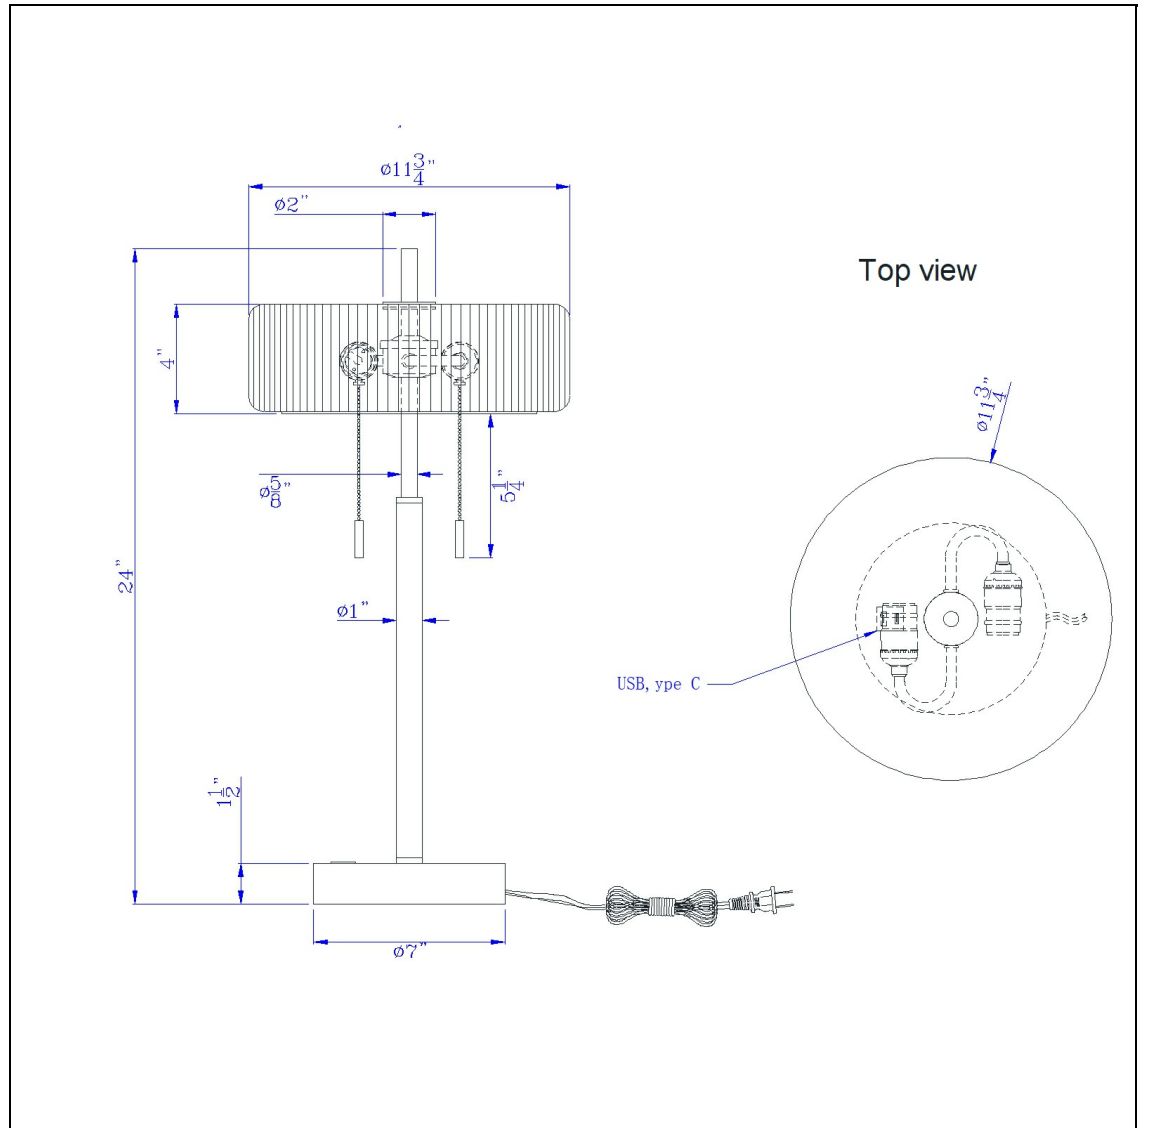

Product No. **BO-3275TB**

Description

Mirza Metal Table Lamp in Charcoal Gray with Smoky glass Shade - 1 USB & USB-C ports, Pull chain, 9W x 2 LED (Bulbs Included)
Durable Metal Construction
Ships in One Carton
Pull Chain Mechanism
Smoked Glass Shade
LED Edison Bulbs Included
Weighted Base for Added Stability
1600 Lumen Output
Illuminate your space with this sleek, modern masterpiece. Its stunning ribbed glass shade creates a captivating glow, while dual pull chains offer effortless control. Perfect for elevating any contemporary office or bedside aesthetic with timeless s

Technical Specifications

UPC	020193067284
Wattage	LED9W X 2
CRI	80
Lumen	1600
Switch Type	ON/OFF
Bulb Base	E26
Number of Lights	2

Shade Top1	11.75
Shade Bottom1	11.75
Shade Side	4.00
Carton 1 Dimensions	15.00 x 8.50 x 27.00
Carton 2 Dimensions	0.00 x 0.00 x 27.00
Package Dimensions	L: 27.00 W: 8.50 H: 15.00