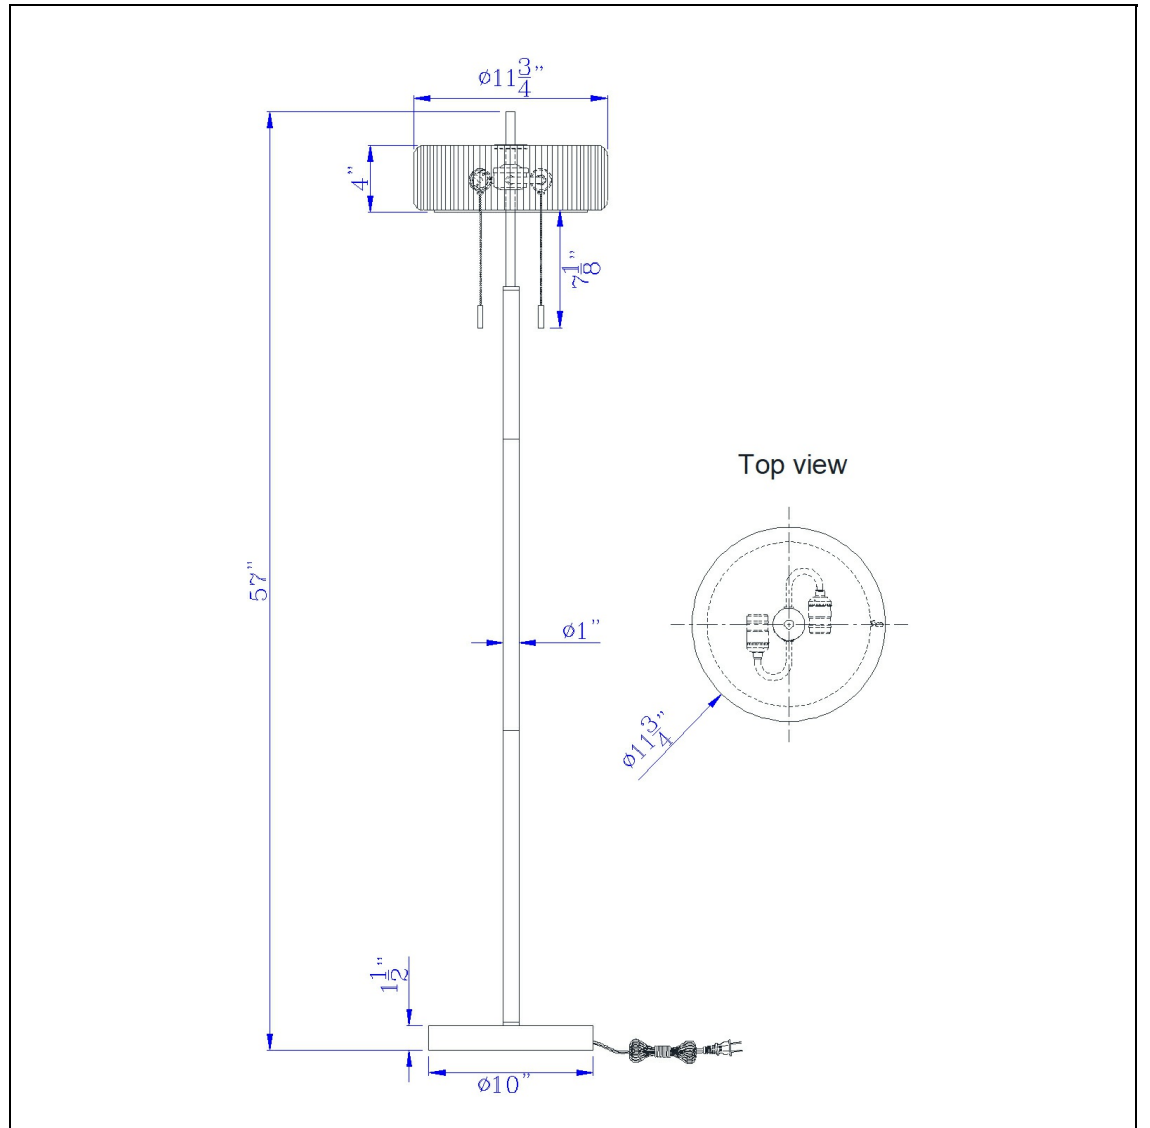

Product No. **BO-3275FL**

Description

Mirza Metal Floor Lamp in Charcoal Gray with Smoky Glass Shade - Pull china -9W x 2 LED (Bulbs Included)
Durable Metal Construction
Ships in One Carton
Pull Chain Mechanism
Smoked Glass Shade
LED Edison Bulbs Included
Weighted Base for Added Stability
1600 Lumen Output
Elevate your space with this stunning modern floor lamp. Featuring a sleek matte black finish and a sophisticated ribbed glass shade, it blends minimalist style with timeless elegance. The dual pull chains offer effortless control for a perfect glow.

Technical Specifications

UPC	020193067284	Shade Top1	11.75
Wattage	LED9W X 2	Shade Top2	11.75
CRI	80	Shade Side	4.00
Lumen	1600	Carton 1 Dimensions	16.00 x 7.00 x 24.00
Switch Type	ON/OFF	Carton 2 Dimensions	0.00 x 0.00 x 24.00
Bulb Base	E26	Package Dimensions	L: 24.00 W: 7.00 H: 16.00
Number of Lights	2		