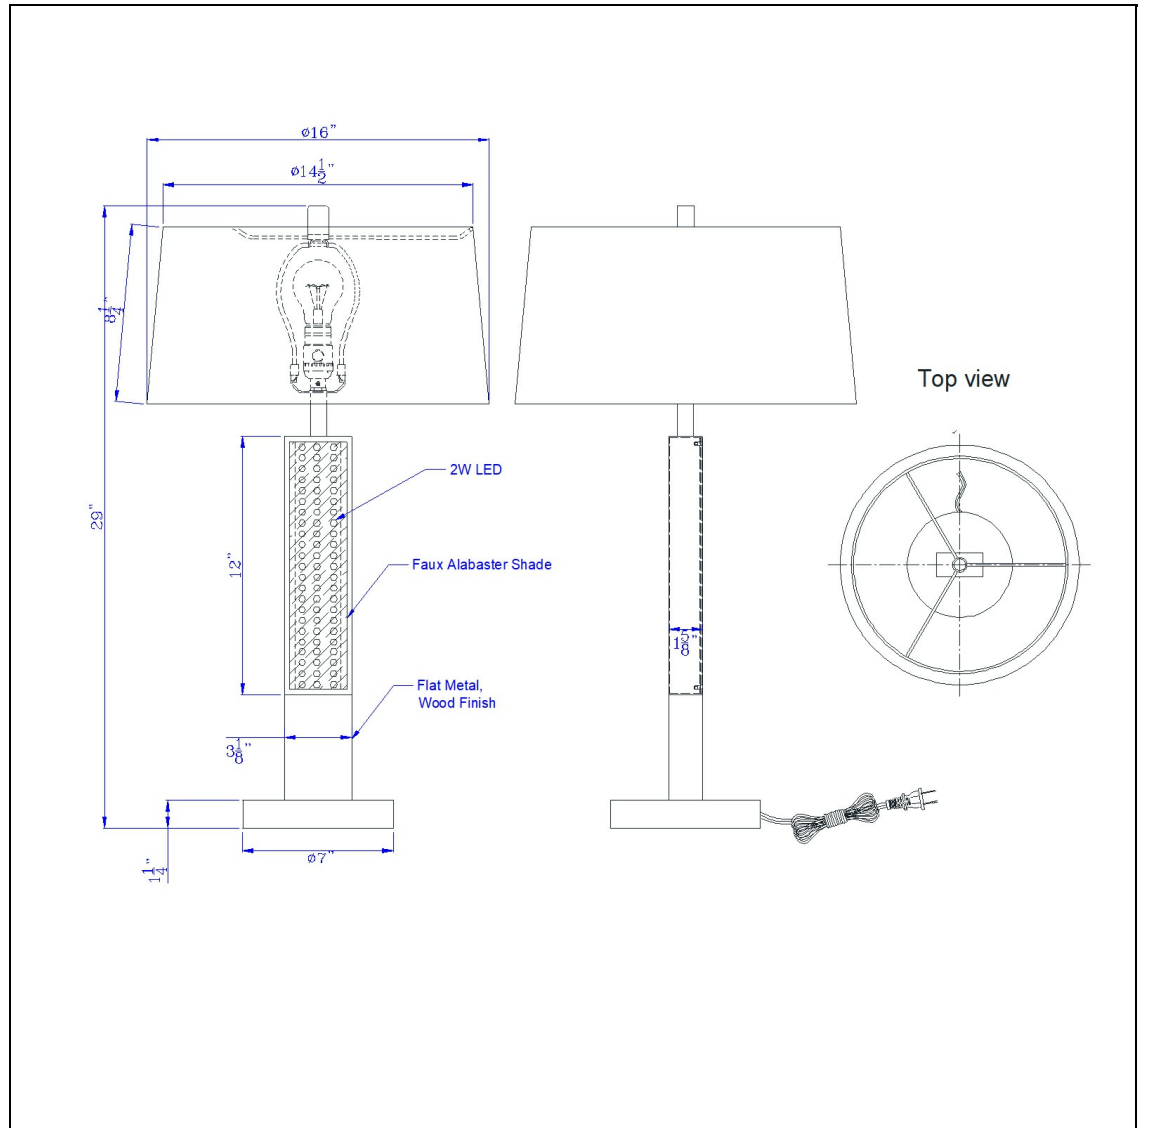

Product No. **BO-3274TB**

Description

Jessore Metal Table Lamp in Dark Bronze with Hardback Linen Shade - 100W 3-Way with 2W Night Light
Durable Metal Construction
Ships in One Carton
Functional 2-Watt Led Night Light
Rotary Switch on Socket
Shade Included
Weighted Base for Added Stability
Hardback Linen Shade
This refined table lamp blends natural alabaster with a sleek architectural frame. A rich wood base
This refined table lamp blends natural alabaster with a sleek architectural frame. A rich wood base adds warmth to the clean lines and crisp linen shade. This timeless piece offers soft, ambient lighting that elevates any sophisticated interior design

Technical Specifications

UPC	020193067284
Wattage	100W+LED2W
CRI	90
Lumen	160
Switch Type	3 WAY
Bulb Base	E26
Number of Lights	1
Base Color	Dark Bronze

Shade Top1	14.00
Shade Top2	16.00
Shade Side	8.25
Carton 1 Dimensions	26.00 x 17.50 x 17.50
Carton 2 Dimensions	0.00 x 0.00 x 17.50
Package Dimensions	L: 17.50 W: 17.50 H: 26.00