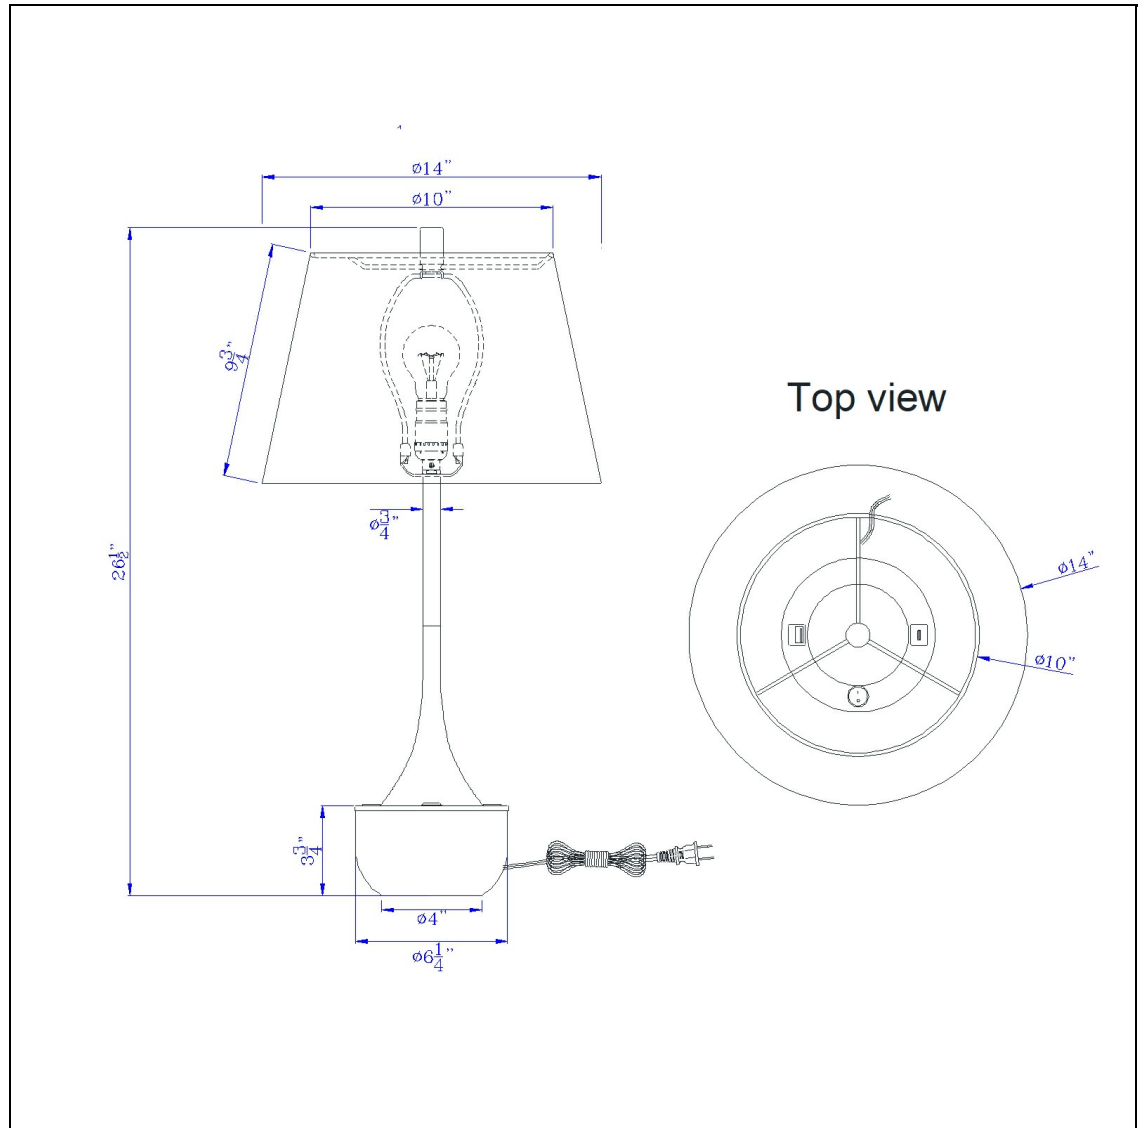

Product No. **BO-3273TB**

Description

Dacres Metal Table Lamp in Dark Bronze with Hardback Linen Shade - 100W On/Off
Durable Metal Construction
Ships in One Carton
USB Ports on Base
Rocker Switch on Base
Shade Included
Weighted Base for Added Stability
Hardback Linen Shade
Elevate your space with this elegant table lamp, blending a sleek brushed gold stem with a sophisticated
Elevate your space with this elegant table lamp, blending a sleek brushed gold stem with a sophisticated matte black base. The crisp white fabric shade creates soft, ambient lighting. It's the perfect statement piece for modern or classic interiors.

Technical Specifications

UPC	020193067284
Wattage	100W
Switch Type	ON/OFF
Bulb Base	E26
Number of Lights	1
Base Color	Dark Bronze

Shade Top1	10.00
Shade Top2	14.00
Shade Side	9.75
Carton 1 Dimensions	19.50 x 15.50 x 15.50
Carton 2 Dimensions	0.00 x 0.00 x 15.50
Package Dimensions	L: 15.50 W: 15.50 H: 19.50