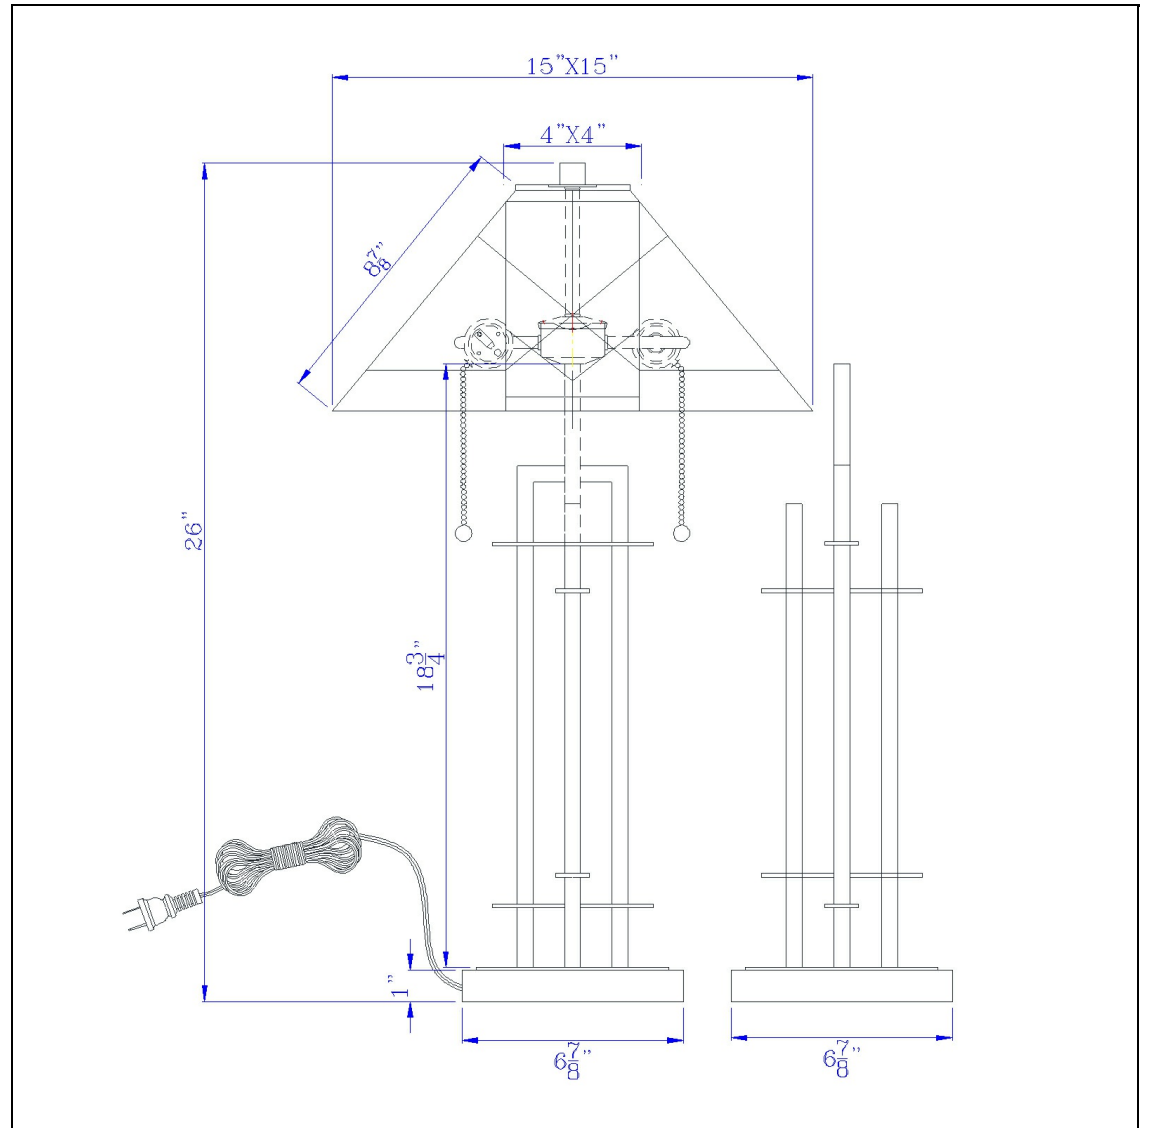

Product No. **BO-3272TB**

Description

Zuni Metal Table Lamp in Dark Bronze with Tiffany Glass Shade - Pull Chain - 100W X 2 On/Off
Durable Metal Construction
Ships in One Carton
Double Pull Chain Mechanism
Little to No Assembly Required
Shade Included
Weighted Base for Added Stability
Hand Stained Glass Shade
Elevate your space with this stunning mission-style table lamp. Its geometric stained glass shade and bronze-finished iron base blend classic craft with modern lines. Perfect for creating a warm, inviting glow in any office or sophisticated living room.

Technical Specifications

UPC	020193067284	Shade Top1	4.00
Wattage	100W X 2	Shade Top2	15.00
Switch Type	ON/OFF	Shade Bottom1	4.00
Bulb Base	E26	Shade Bottom2	15.00
Number of Lights	2	Shade Side	8.88
Base Color	Dark Bronze	Carton 1 Dimensions	27.30 x 10.00 x 24.00
		Carton 2 Dimensions	0.00 x 0.00 x 24.00
		Package Dimensions	L: 24.00 W: 10.00 H: 27.30