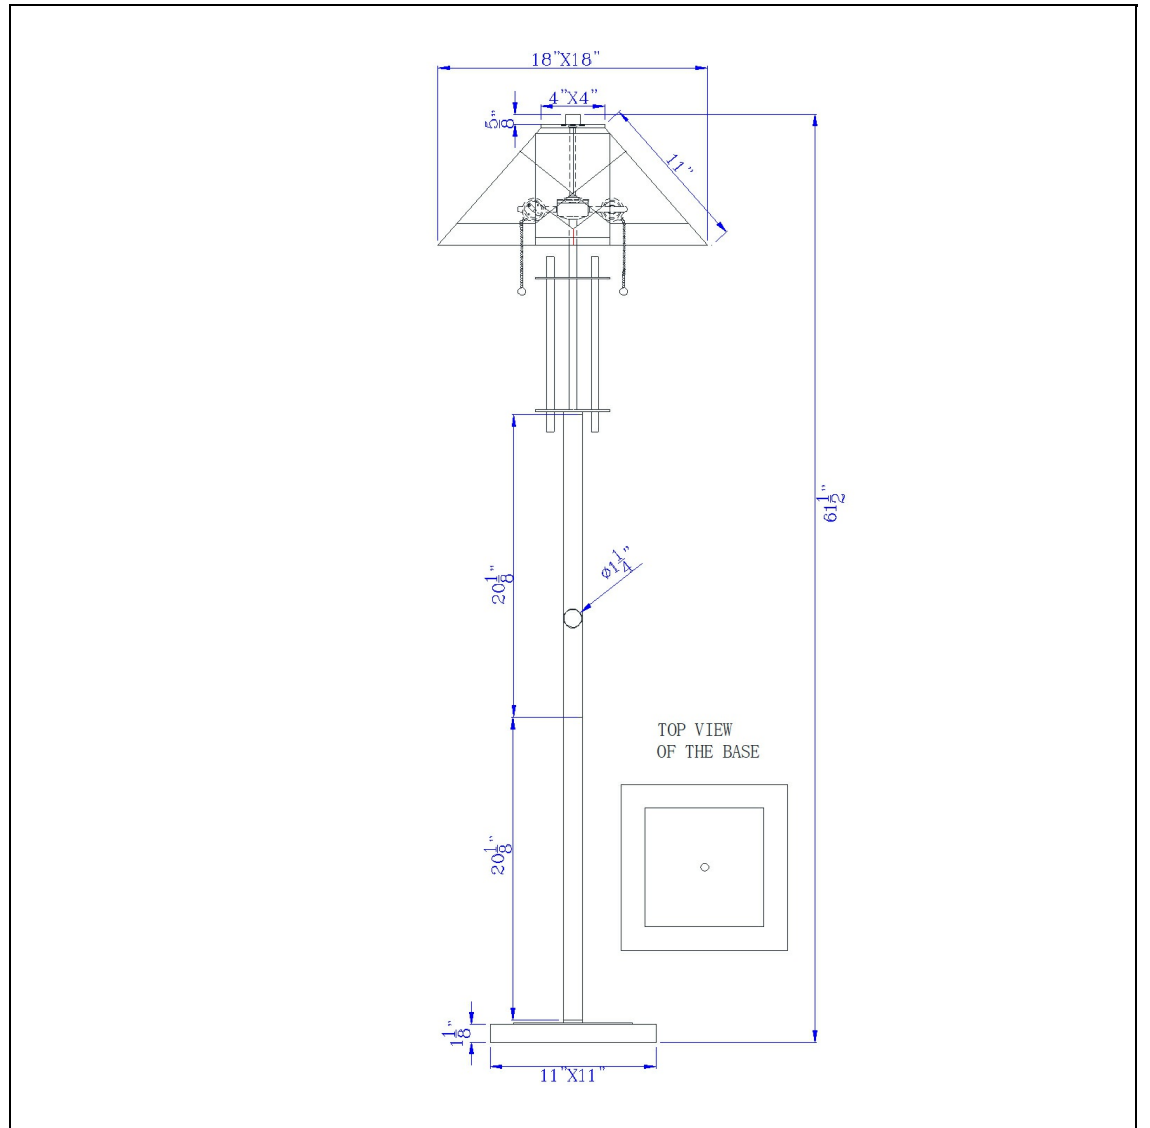

Product No. **BO-3272FL**

Description

Zuni Metal Floor Lamp in Dark Bronze with Tiffany Glass Shade - Pull Chain -100W X 2 On/Off
Durable Metal Construction
Ships in One Carton
Double Pull Chain Mechanism
Little to No Assembly Required
Shade Included
Weighted Base for Added Stability
Hand Stained Glass Shade
Illuminate your home with this stunning Mission-style floor lamp, featuring handcrafted stained glass
Illuminate your home with this stunning Mission-style floor lamp, featuring handcrafted stained glass and a sleek metal base. Its geometric art glass shade casts a warm, inviting glow, making it a timeless centerpiece for any sophisticated interior.

Technical Specifications

UPC	020193067284
Wattage	100W X 2
Switch Type	ON/OFF
Bulb Base	E26
Number of Lights	2
Base Color	Dark Bronze

Shade Top1	4.00
Shade Top2	18.00
Shade Bottom1	4.00
Shade Bottom2	18.00
Shade Side	11.00
Carton 1 Dimensions	22.80 x 13.00 x 22.50
Carton 2 Dimensions	0.00 x 0.00 x 22.50
Package Dimensions	L: 22.50 W: 13.00 H: 22.80