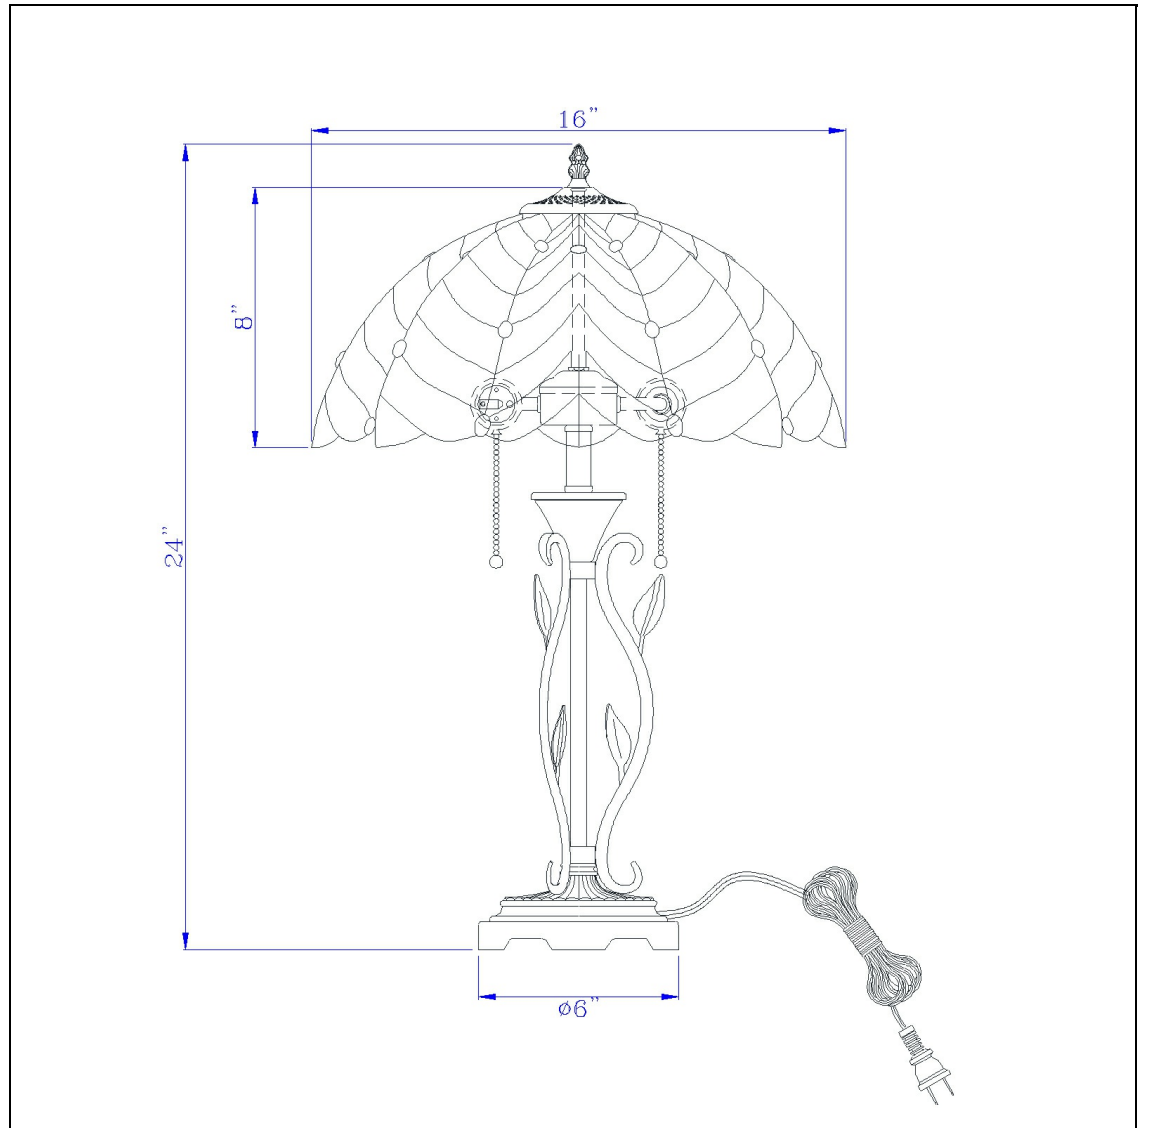

Product No. **BO-3271TB**

Description

Lacay Resin Table Lamp in Bronze with Tiffany Glass Shade - Pull Chain - 60W X 2 On/Off  
Durable Resin Construction  
Ships in One Carton  
Double Pull Chain Mechanism  
Little to No Assembly Required  
Shade Included  
Weighted Base for Added Stability  
Hand Stained Glass Shade  
Illuminate your home with this stunning stained glass table lamp. Its intricate leaf pattern and warm amber tones create a cozy, artistic ambiance. The elegant bronze-finished base adds a touch of classic sophistication to any room or workspace.

Technical Specifications

<b>UPC</b>	020193067284	<b>Shade Top2</b>	16.00
<b>Wattage</b>	60W X 2	<b>Shade Side</b>	8.00
<b>Switch Type</b>	ON/OFF	<b>Carton 1 Dimensions</b>	24.30 x 10.50 x 21.00
<b>Bulb Base</b>	E26	<b>Carton 2 Dimensions</b>	0.00 x 0.00 x 21.00
<b>Number of Lights</b>	2	<b>Package Dimensions</b>	L: 21.00 W: 10.50 H: 24.30
<b>Base Color</b>	Bronze		