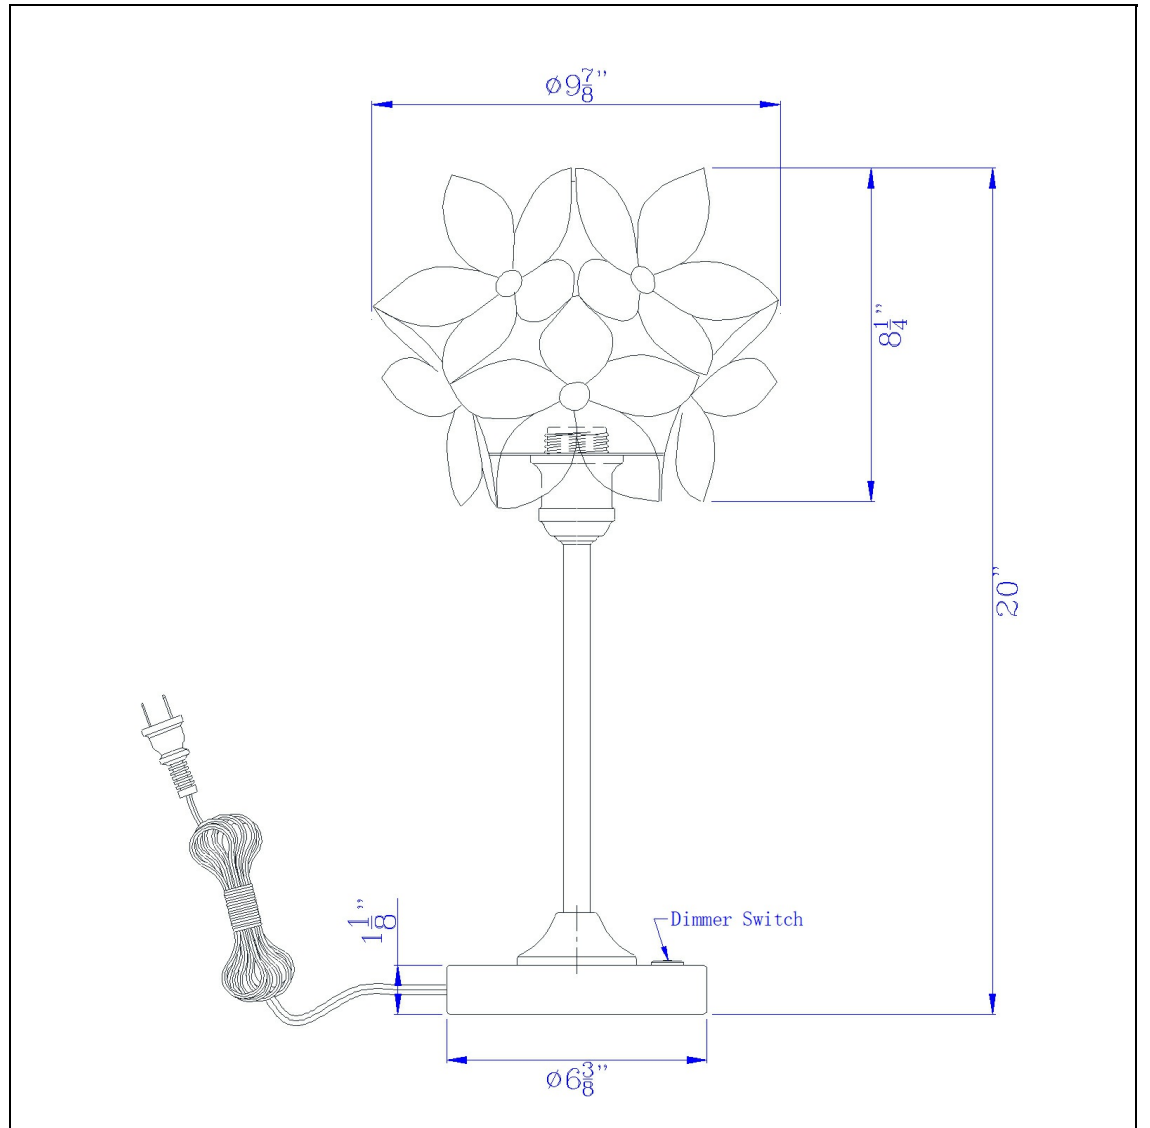

Product No. **BO-3270TB**

Description

White Blossom Tiffany Table Lamp - 60W
Dimmer Switch
Durable Metal Construction
Ships in One Carton
Dimmer Switch on Base
Little to No Assembly Required
Shade Included
Weighted Base for Added Stability
Hand Stained Glass Shade
Illumine your space with this exquisite floral-inspired table lamp. Handcrafted white glass petals create a soft, warm glow through any room. Its elegant, minimalist base ensures timeless style for your home or office.

Technical Specifications

UPC	020193067284	Shade Side	8.25
Wattage	60W	Carton 1 Dimensions	21.30 x 12.50 x 12.50
Switch Type	Dimmer	Carton 2 Dimensions	0.00 x 0.00 x 12.50
Bulb Base	E26	Package Dimensions	L: 12.50 W: 12.50 H: 21.30
Number of Lights	1		
Base Color	Black		