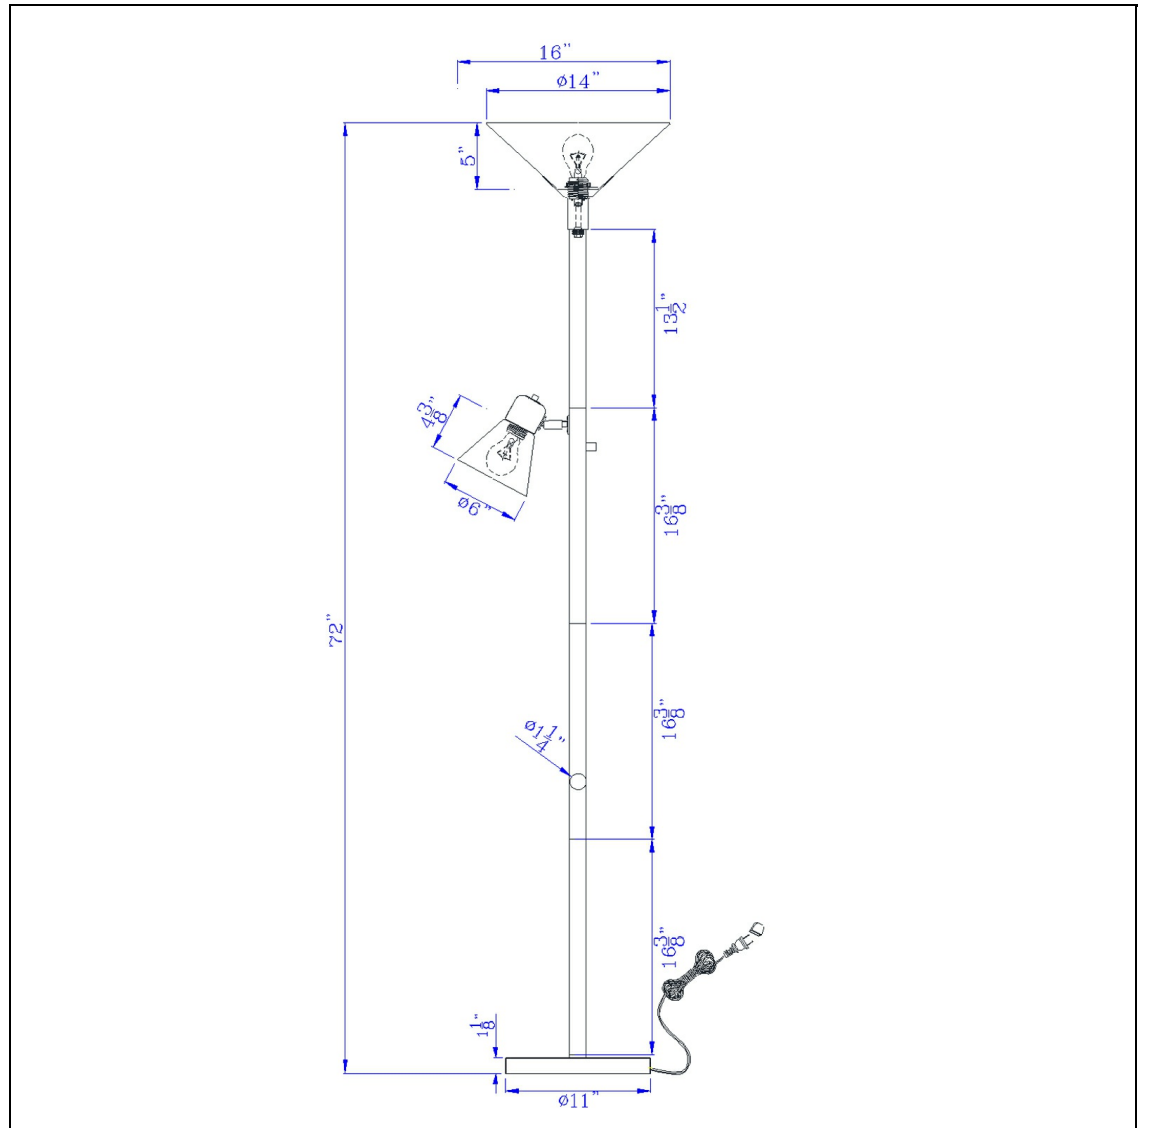

Product No. **BO-3269TR-BS**

Description

Brayton Metal Torchiere Lamp in Brushed Steel - 100W 3-Way with 40W Reading Light
Durable Metal Construction
Ships in One Carton
Adjustable Reading Light
Little to No Assembly Required
Shade(s) Included
Weighted Base for Added Stability
Hadback Fabric Shade
Frosted Glass Shades
Elevate your home with this sleek torchiere floor lamp. Its brushed nickel finish and frosted glass shades create a modern look that illuminates any room. This tall, versatile piece offers both ambient and task lighting for your living or workspace.

Technical Specifications

UPC	020193067284	Shade Top1	3.00
Wattage	100W+40W	Shade Top2	14.00
Switch Type	3-Way	Shade Bottom1	2.25
Bulb Base	E26	Shade Bottom2	6.00
Number of Lights	2	Shade Side	7.25
Base Color	Brushed Steel	Carton 1 Dimensions	20.30 x 10.80 x 19.00
		Carton 2 Dimensions	0.00 x 0.00 x 19.00
		Package Dimensions	L: 19.00 W: 10.80 H: 20.30