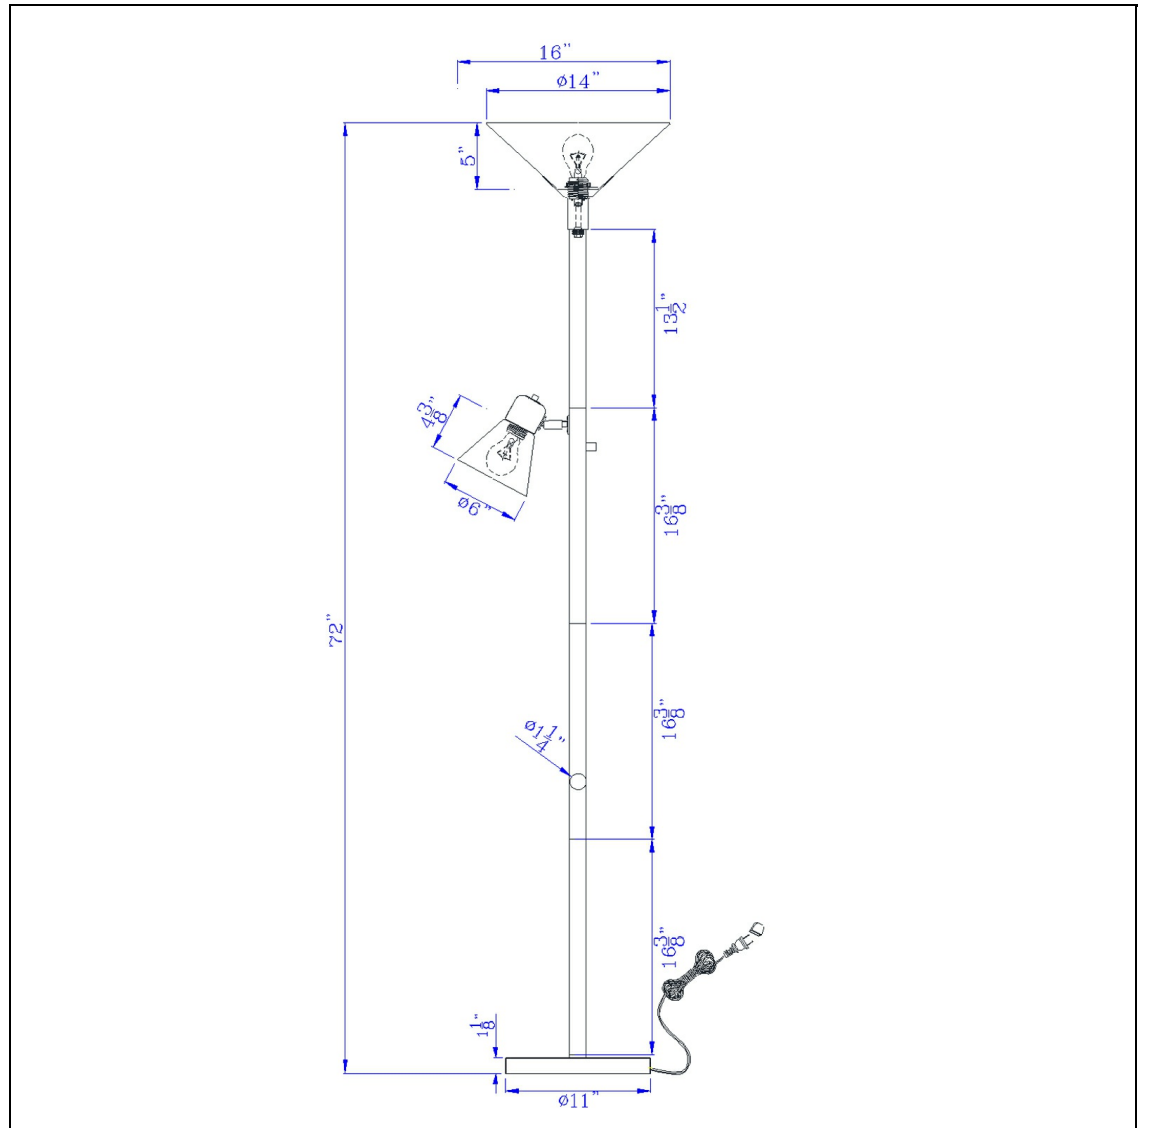

Product No. **BO-3269TR-BK**

Description

Brayton Metal Torchiere Lamp in Black -  
100W 3-Way with 40W Reading Light  
Durable Metal Construction  
Ships in One Carton  
Adjustable Reading Light  
Little to No Assembly Required  
Shade(s) Included  
Weighted Base for Added Stability  
Hadback Fabric Shade  
Frosted Glass Shades  
Elevate your space with this elegant dual-light floor lamp. Its sleek black finish and amber glass shades provide warm, inviting illumination. Perfect for any room, the adjustable side light offers focused task lighting for reading or hobbies.

Technical Specifications

<b>UPC</b>	020193067284
<b>Wattage</b>	100W+40W
<b>Switch Type</b>	3 WAY
<b>Bulb Base</b>	E26
<b>Number of Lights</b>	2
<b>Base Color</b>	Black

<b>Shade Top1</b>	3.00
<b>Shade Top2</b>	14.00
<b>Shade Bottom1</b>	2.25
<b>Shade Bottom2</b>	6.00
<b>Shade Side</b>	7.25
<b>Carton 1 Dimensions</b>	20.30 x 10.80 x 19.00
<b>Carton 2 Dimensions</b>	0.00 x 0.00 x 19.00
<b>Package Dimensions</b>	L: 19.00 W: 10.80 H: 20.30