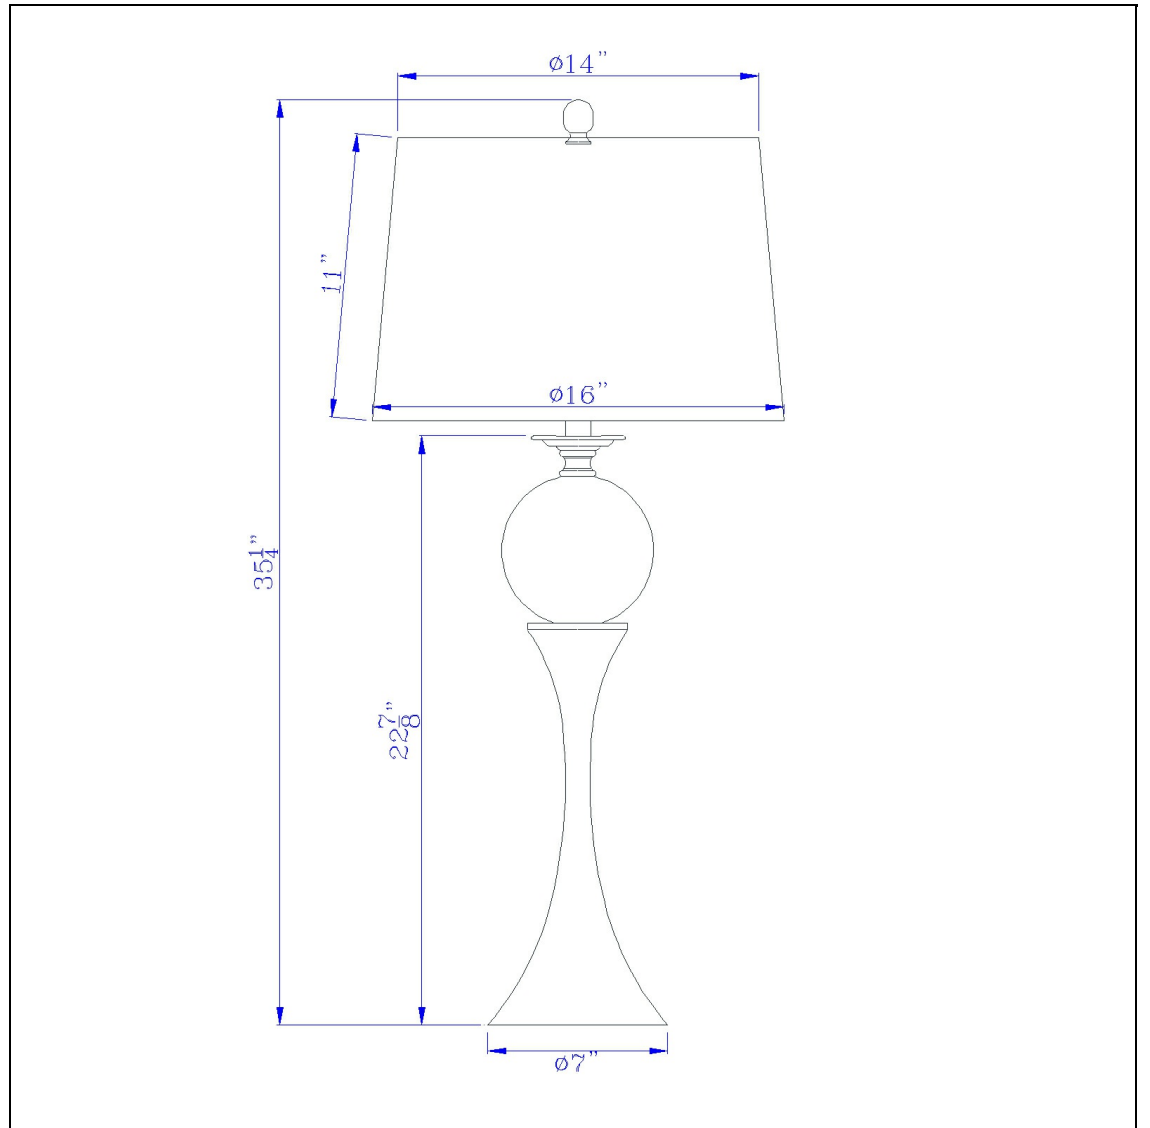

Product No. **BO-3268TB**

Description

Manen Metal Table Lamp in Black Antique Brass with Hardback Fabric Shade - 150W, 3 way
Durable Metal Construction
Ships in One Carton
3-Way Rotary Switch
Little to No Assembly Required
Shade Included
Weighted Base for Added Stability
Hardback Fabric Shade
Elevate your space with this stunning mid-century modern table lamp. Featuring a sleek black trumpet base and a luminous gold orb accent, it offers a perfect blend of sophistication and style. Its classic white shade ensures a warm, inviting glow.

Technical Specifications

UPC	020193067284	Shade Top1	14.00
Wattage	150W	Shade Top2	16.00
Switch Type	3 WAY	Shade Side	11.00
Bulb Base	E26	Carton 1 Dimensions	25.30 x 17.00 x 17.00
Number of Lights	1	Carton 2 Dimensions	0.00 x 0.00 x 17.00
		Package Dimensions	L: 17.00 W: 17.00 H: 25.30