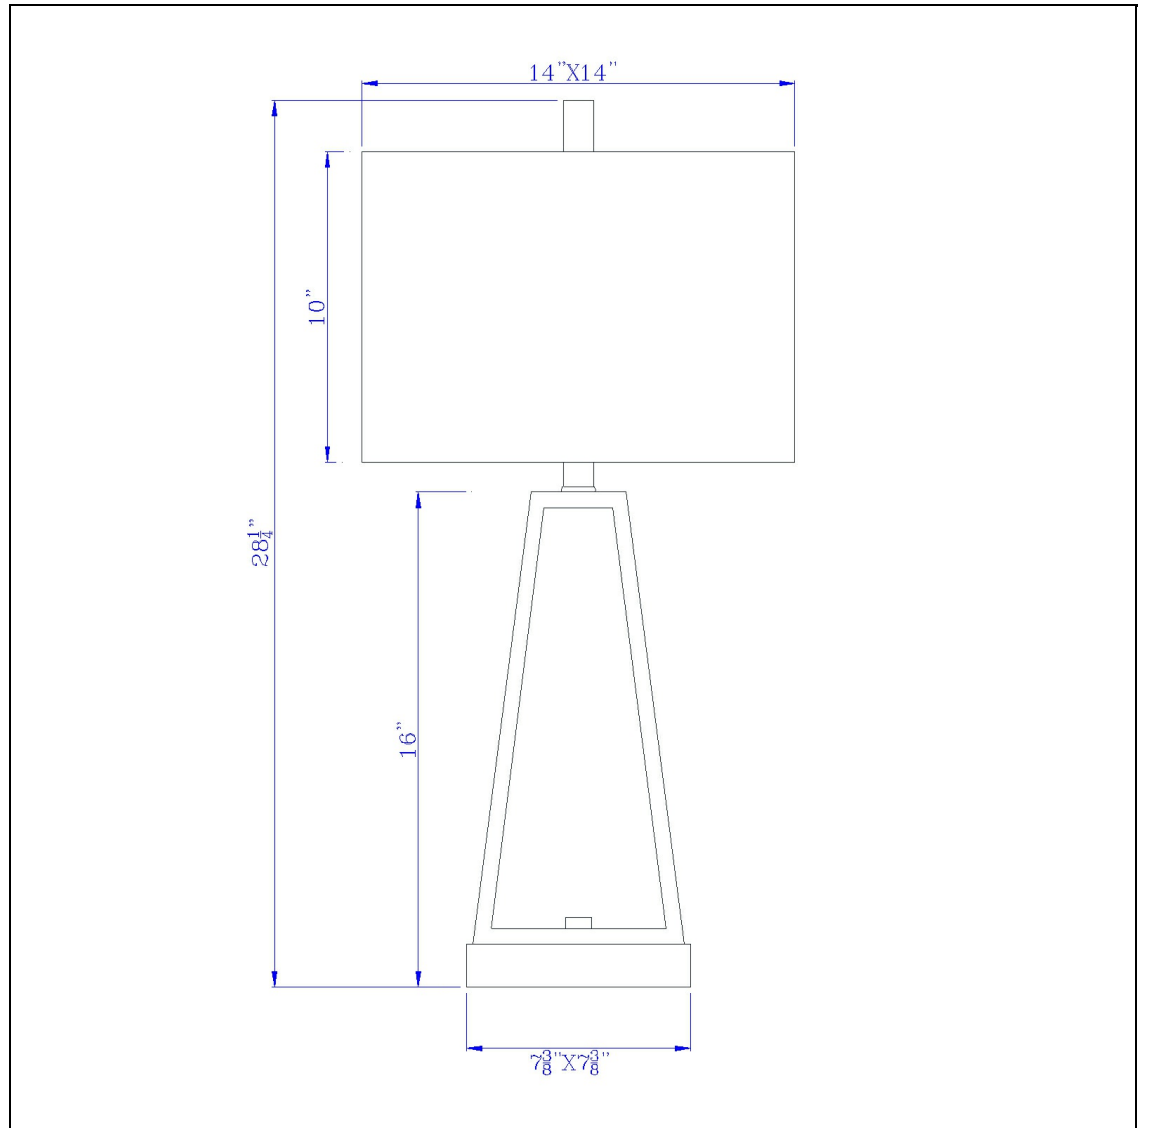

Product No. **BO-3267TB**

Description

Kroes Metal Table Lamp in Brushed Steel with Rectangular Fabric Shade - 150W 3-Way Durable Metal Construction  
Ships in One Carton  
3-Way Rotary Switch  
Little to No Assembly Required  
Shade Included  
Weighted Base for Added Stability  
Hadback Fabric Shade  
Elevate your space with this architectural statement piece featuring a striking geometric base. Its  
Elevate your space with this architectural statement piece featuring a striking geometric base. Its open-frame silhouette and textured fabric shade create a sophisticated blend of industrial edge and modern warmth, perfect for any designer interior.

Technical Specifications

<b>UPC</b>	020193067284
<b>Wattage</b>	150W
<b>Switch Type</b>	3 WAY
<b>Bulb Base</b>	E26
<b>Number of Lights</b>	1
<b>Base Color</b>	Brushed Steel

<b>Shade Top1</b>	14.00
<b>Shade Top2</b>	14.00
<b>Shade Bottom1</b>	14.00
<b>Shade Bottom2</b>	14.00
<b>Shade Side</b>	10.00
<b>Carton 1 Dimensions</b>	22.50 x 15.00 x 15.00
<b>Carton 2 Dimensions</b>	0.00 x 0.00 x 15.00
<b>Package Dimensions</b>	L: 15.00 W: 15.00 H: 22.50