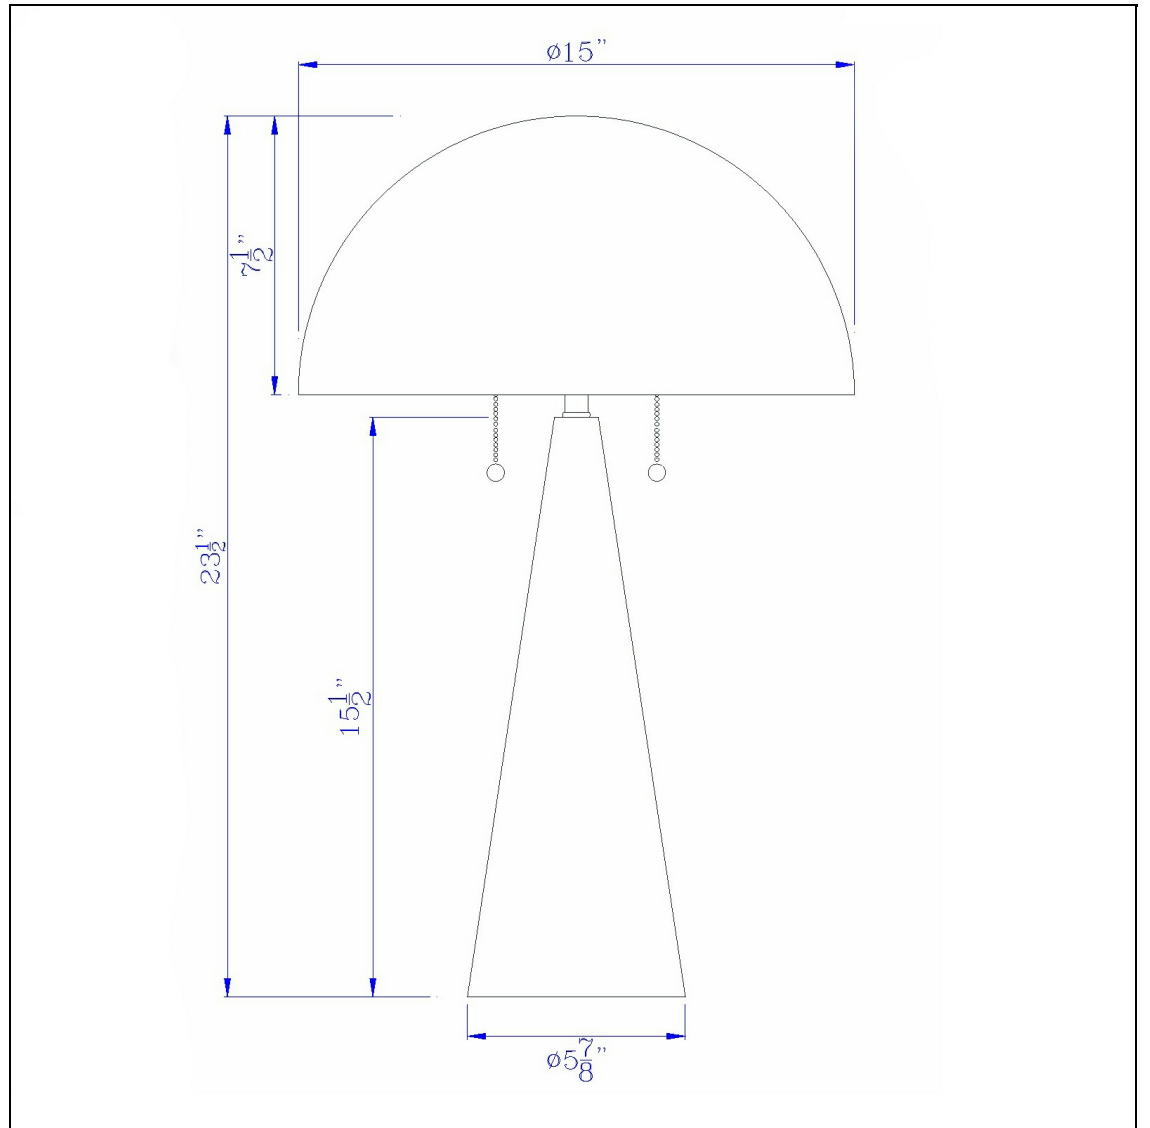

Product No. **BO-3266TB**

Description

Kinoko Metal Table Lamp in Antique Brass - Pull Chain - 60W x 2 On/Off
Durable Metal Construction
Sculpted Horse Figurine Base
3-Way Rotary Switch
Little to No Assembly Required
Shade Included
Hand Painted Antique Brass Finish
Stitched Paper Oval Shade
This sleek, dome-topped lamp brings mid-century elegance to any desk or side table. Its warm, brushed
This sleek, dome-topped lamp brings mid-century elegance to any desk or side table. Its warm, brushed metallic finish radiates sophistication, while the dual pull chains offer classic charm. Perfect for creating a chic, modern atmosphere in your home

Technical Specifications

UPC	020193067284	Shade Top2	15.00
Wattage	60W X 2	Shade Side	7.50
Switch Type	ON/OFF	Carton 1 Dimensions	21.50 x 9.50 x 22.00
Bulb Base	E26	Carton 2 Dimensions	0.00 x 0.00 x 22.00
Number of Lights	2	Package Dimensions	L: 22.00 W: 9.50 H: 21.50
Base Color	Antique Brass		