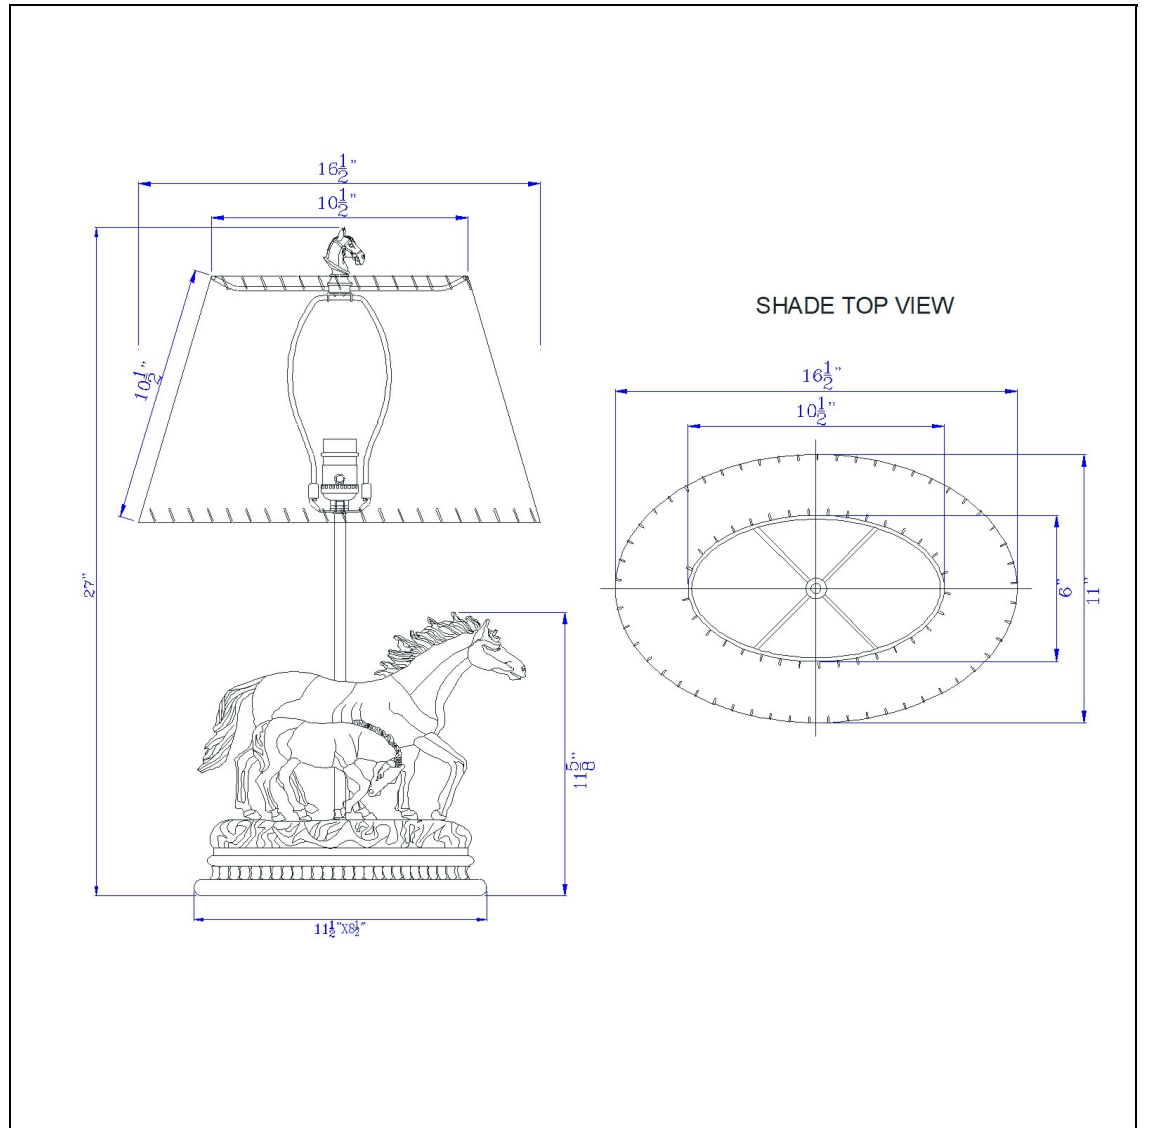

Product No. **BO-3265TB**

Description

Mare and Foal Resin Table Lamp in Antique Bronze with Stitched Shade - 100W On/Off
Durable Resin Construction
Sculpted Horse Figurine Base
3-Way Rotary Switch
Little to No Assembly Required
Shade Included
Hand Painted Antique Brass Finish
Stitched Paper Oval Shade
Elevate your space with this stunning equine-inspired lamp. The masterfully crafted bronze-finished
Elevate your space with this stunning equine-inspired lamp. The masterfully crafted bronze-finished horses create a timeless focal point on any table. Topped with a whip-stitched shade, it provides a warm, rustic glow perfect for home or office decor

Technical Specifications

UPC	020193067284
Wattage	100W
Switch Type	ON/OFF
Bulb Base	E26
Number of Lights	1
Base Color	Antique Bronze

Shade Top1	6.00
Shade Top2	16.50
Shade Bottom1	10.50
Shade Bottom2	11.00
Shade Side	10.50
Carton 1 Dimensions	24.00 x 12.00 x 17.50
Carton 2 Dimensions	0.00 x 0.00 x 17.50
Package Dimensions	L: 17.50 W: 12.00 H: 24.00