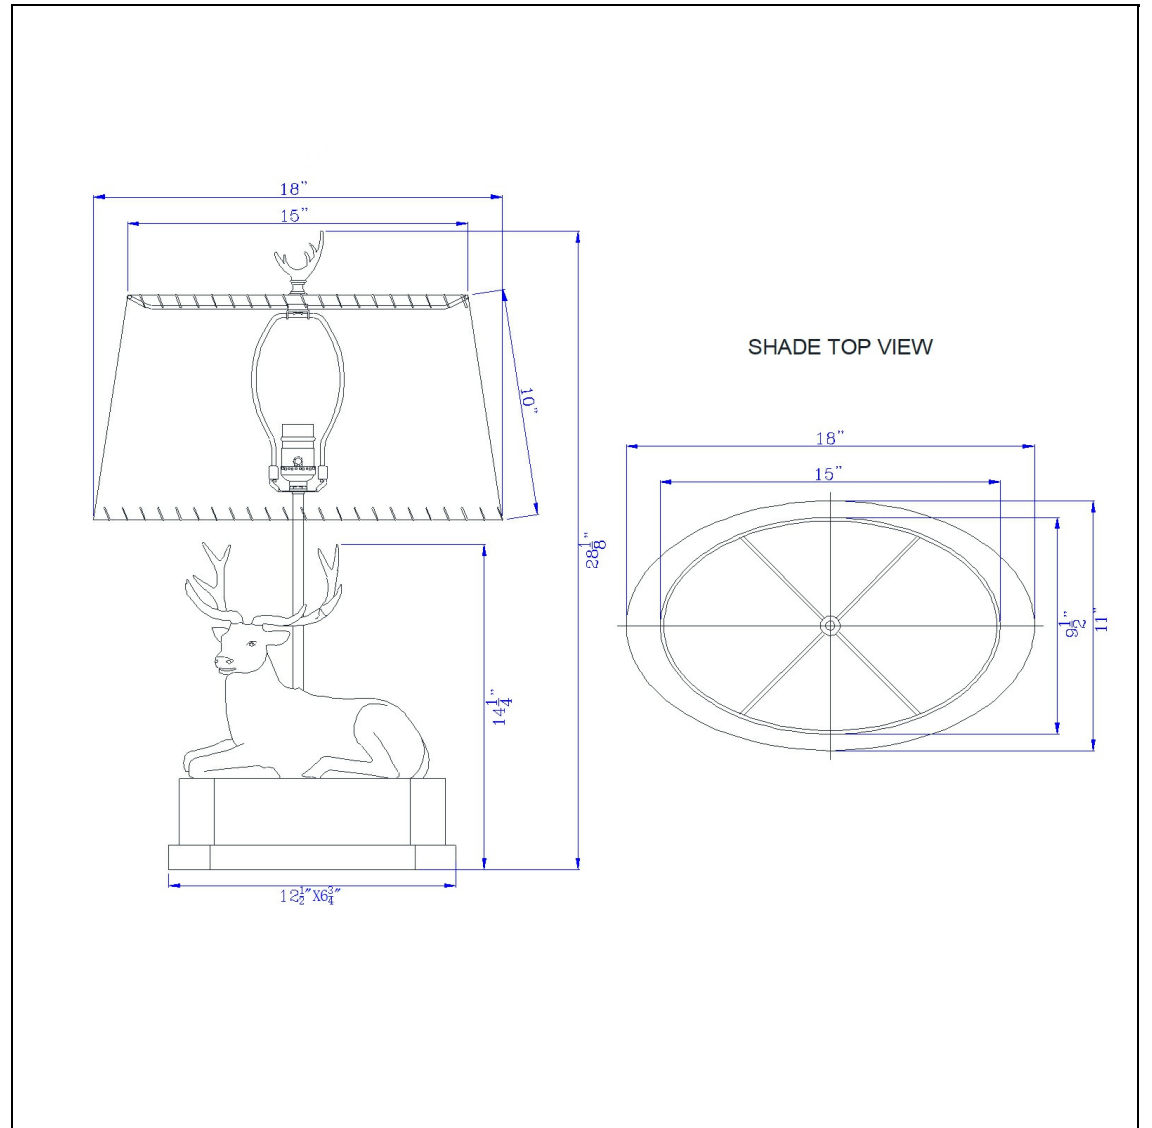

Product No. **BO-3264TB**

Description

Deer Resin Table Lamp in Antique Bronze with Stitched Shade - 100W On/Off Durable Resin Construction Hand Painted Antique Bronze Finish 3-Way Rotary Switch Little to No Assembly Required Shade Included Weighted Base for Added Stability Stitched Paper Oval Shade This rustic table lamp features a majestic stag sculpture resting on a sleek base. Its warm bronze finish and stitched fabric shade create a cozy, lodge-inspired atmosphere. Perfect for adding a touch of wilderness charm to any room's decor.

Technical Specifications

UPC	020193067284
Wattage	100W
Switch Type	ON/OFF
Bulb Base	E26
Number of Lights	1
Base Color	Antique Bronze

Shade Top1	9.50
Shade Top2	11.00
Shade Bottom1	15.00
Shade Bottom2	18.00
Shade Side	10.00
Carton 1 Dimensions	23.80 x 12.30 x 19.30
Carton 2 Dimensions	0.00 x 0.00 x 19.30
Package Dimensions	L: 19.30 W: 12.30 H: 23.80