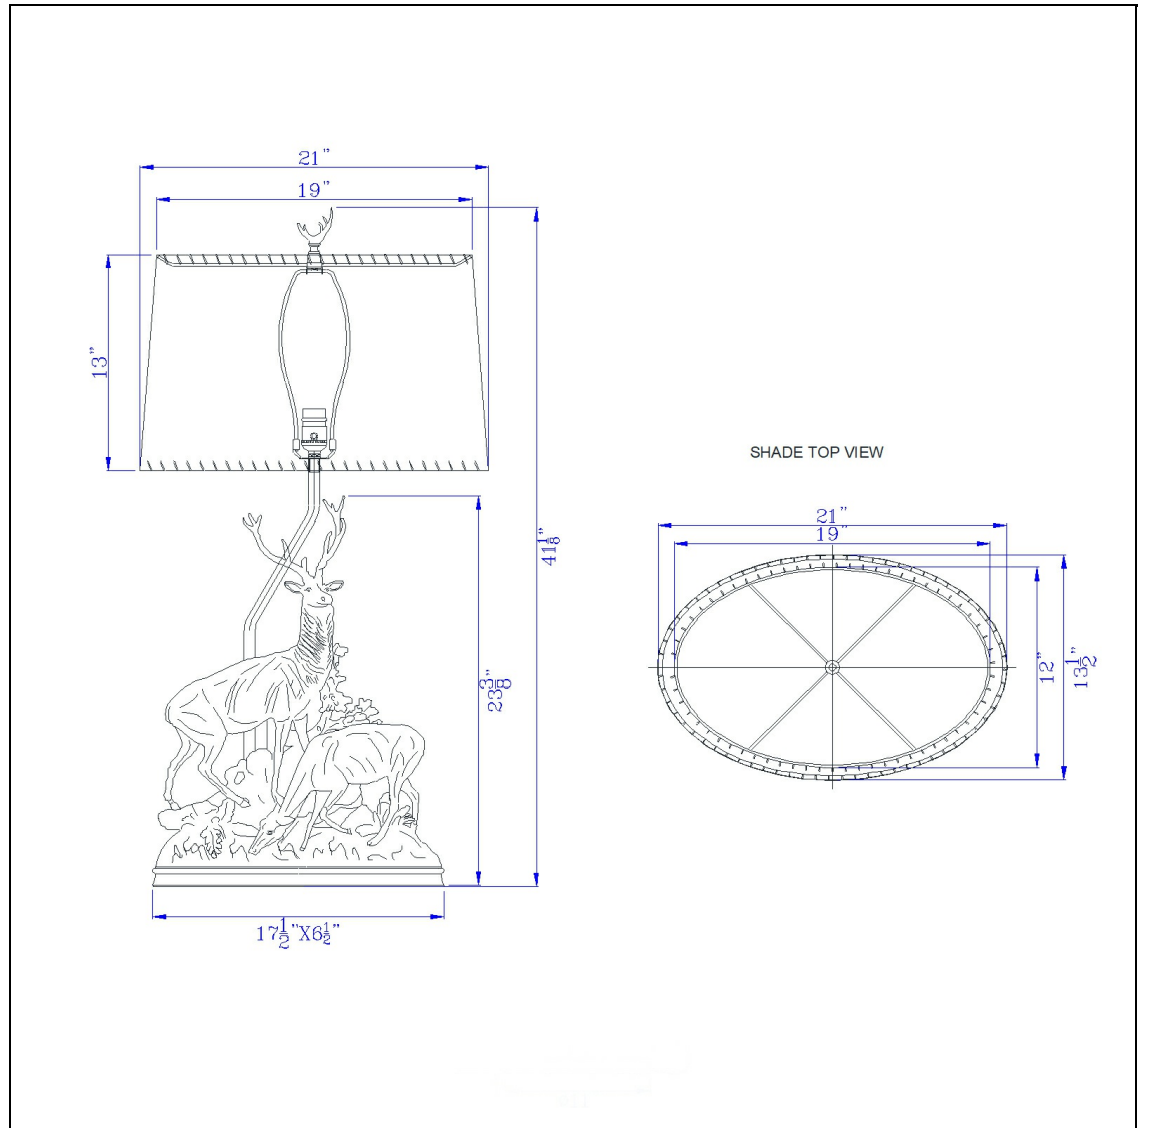

Product No. **BO-3263TB**

Description

Deer Pair Resin Table Lamp in Antique Bronze with Stitched Shade - 150W 3-Way Durable Resin Construction Hand Painted Antique Bronze Finish 3-Way Rotary Switch Little to No Assembly Required Shade Included Weighted Base for Added Stability Stitched Paper Oval Shade Capture the majestic spirit of the forest with this stunning bronze-finished table lamp. Featuring a stag and fawn base, it serves as a timeless centerpiece. A rustic whipstitched shade completes this cozy, lodge-inspired look perfectly.

Technical Specifications

<b>UPC</b>	020193067284
<b>Wattage</b>	150W
<b>Switch Type</b>	3 WAY
<b>Bulb Base</b>	E26
<b>Number of Lights</b>	1
<b>Base Color</b>	Antique Bronze

<b>Shade Top1</b>	19.00
<b>Shade Top2</b>	21.00
<b>Shade Bottom1</b>	12.00
<b>Shade Bottom2</b>	13.50
<b>Shade Side</b>	13.00
<b>Carton 1 Dimensions</b>	34.00 x 15.00 x 22.30
<b>Carton 2 Dimensions</b>	0.00 x 0.00 x 22.30
<b>Package Dimensions</b>	L: 22.30 W: 15.00 H: 34.00