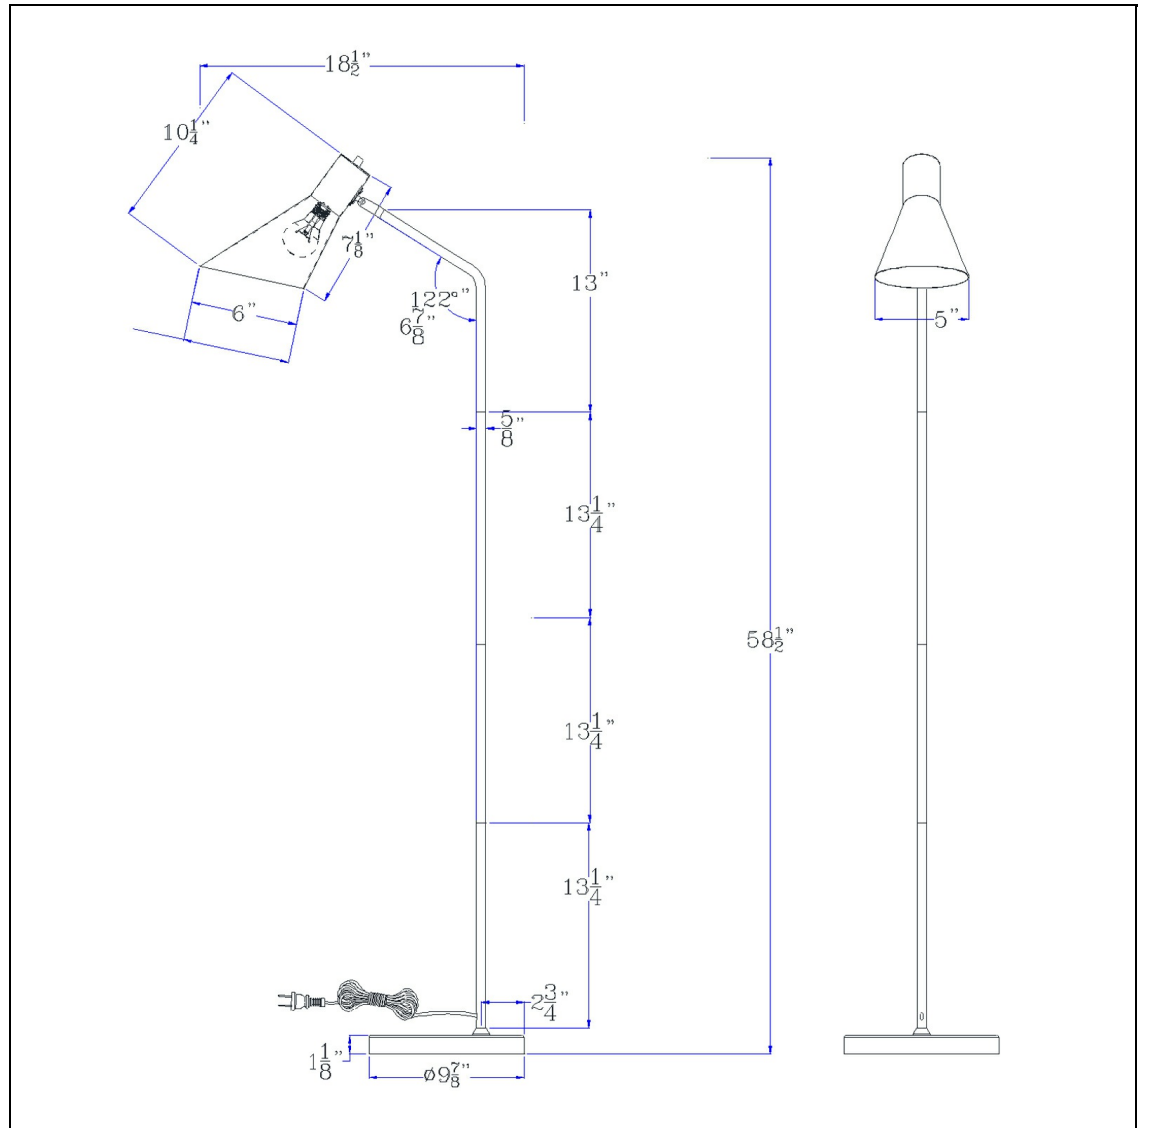

Product No. **EC-1019FL**

Description

UmbralArc10W Max LED E26 bulb metal floor lamp
Durable Metal Construction
E26 Base
Weighted Base for Added Stability
Ships in 1 Carton
10 Watt Max Led
Little to No Assembly Required
This minimalist floor lamp provides focused, directional light. Its sleek black design and adjustable shade seamlessly blend style and function. Elevate your room's ambiance with this elegant lighting solution.

Technical Specifications

UPC	020193067284	Shade Top1	4.87
Wattage	LED10W	Shade Top2	5.75
Switch Type	ON/OFF	Shade Side	4.13
Bulb Base	E26	Carton 1 Dimensions	9.80 x 12.50 x 19.00
Number of Lights	1	Carton 2 Dimensions	0.00 x 0.00 x 19.00
Color	Matte Black	Package Dimensions	L: 19.00 W: 12.50 H: 9.80
Base Color	Matte Black		