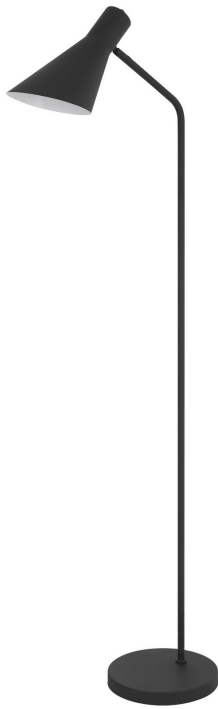

Product No. **EC-1019FL**

Description

UmbralArc10W Max LED E26 bulb metal floor lamp
Durable Metal Construction
E26 Base
Weighted Base for Added Stability
Ships in 1 Carton
10 Watt Max Led
Little to No Assembly Required
This minimalist floor lamp provides focused, directional light. Its sleek black design and adjustable shade seamlessly blend style and function. Elevate your room's ambiance with this elegant lighting solution.

Technical Specifications

UPC	020193067284	Shade Top1	4.87
Wattage	LED10W	Shade Top2	5.75
Switch Type	ON/OFF	Shade Side	4.13
Bulb Base	E26	Carton 1 Dimensions	9.80 x 12.50 x 19.00
Number of Lights	1	Carton 2 Dimensions	0.00 x 0.00 x 19.00
Color	Matte Black	Package Dimensions	L: 19.00 W: 12.50 H: 9.80
Base Color	Matte Black		