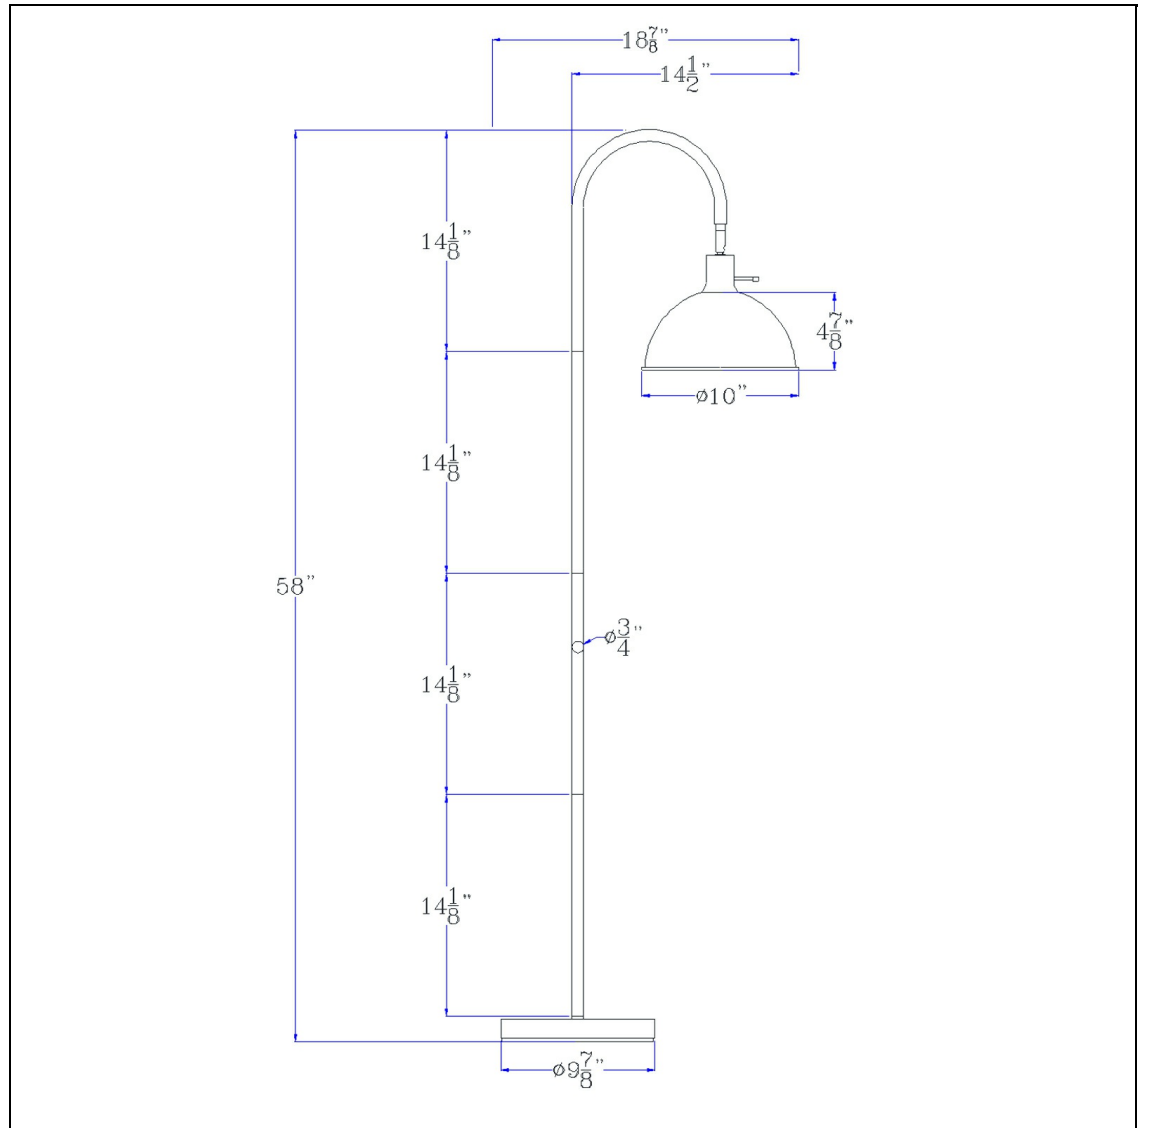

Product No. EC-1009FL

Description

LumaDome10W Max LED E26 bulb metal floor lamp
Durable Metal Construction
E26 Base
Weighted Base for Added Stability
Ships in 1 Carton
10 Watt Max Led
Little to No Assembly Required
Illuminate your space with this sleek, modern arc floor lamp. Its matte black finish and adjustable dome shade deliver both style and practical, directional light. A versatile statement piece perfect for enhancing any living room or office decor.

Technical Specifications

UPC	020193067284	Shade Bottom1	10.00
Wattage	LED10W	Shade Side	4.88
Switch Type	ON/OFF	Carton 1 Dimensions	18.30 x 13.00 x 13.30
Bulb Base	E26	Carton 2 Dimensions	0.00 x 0.00 x 13.30
Number of Lights	1	Package Dimensions	L: 13.30 W: 13.00 H: 18.30
Color	Matte Black		
Base Color	Matte Black		