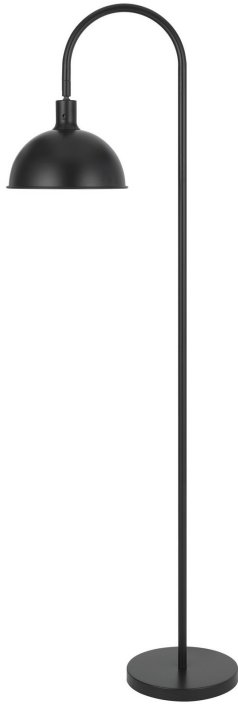

Product No. EC-1009FL

Description

LumaDome10W Max LED E26 bulb metal floor lamp
Durable Metal Construction
E26 Base
Weighted Base for Added Stability
Ships in 1 Carton
10 Watt Max Led
Little to No Assembly Required
Illuminate your space with this sleek, modern arc floor lamp. Its matte black finish and adjustable dome shade deliver both style and practical, directional light. A versatile statement piece perfect for enhancing any living room or office decor.

Technical Specifications

UPC	020193067284	Shade Bottom1	10.00
Wattage	LED10W	Shade Side	4.88
Switch Type	ON/OFF	Carton 1 Dimensions	18.30 x 13.00 x 13.30
Bulb Base	E26	Carton 2 Dimensions	0.00 x 0.00 x 13.30
Number of Lights	1	Package Dimensions	L: 13.30 W: 13.00 H: 18.30
Color	Matte Black		
Base Color	Matte Black		