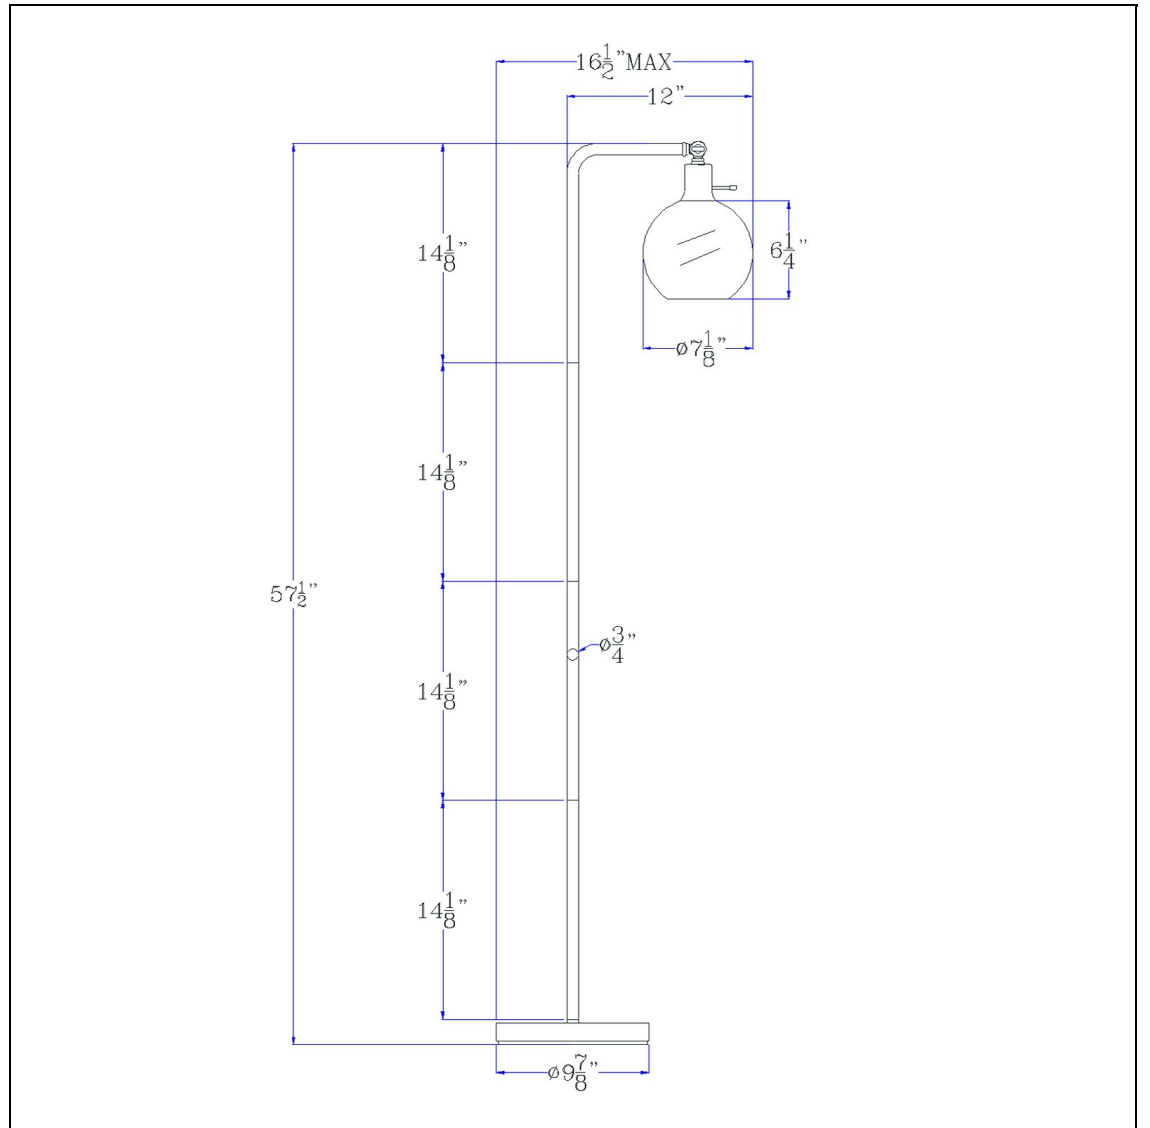

Product No. EC-1002FL

Description

LumaCore 8W max.LED E26 bulb metal floor lamp with glass shade
Durable Metal Construction
E26 Base
Weighted Base for Added Stability
Ships in 1 Carton
Clear Glass Shade
Little to No Assembly Required
Elevate your space with this sleek industrial-chic floor lamp. Featuring a bold matte black finish and a clear glass globe shade, it casts a warm, inviting glow. Perfect for adding modern elegance to any room in your home.

Technical Specifications

UPC	020193067284	Shade Bottom1	7.13
Wattage	LED 8W	Shade Side	6.25
Switch Type	ON/OFF	Carton 1 Dimensions	17.80 x 11.30 x 12.50
Bulb Base	E26	Carton 2 Dimensions	0.00 x 0.00 x 12.50
Number of Lights	1	Package Dimensions	L: 12.50 W: 11.30 H: 17.80
Color	Matte Black		
Base Color	Matte Black		