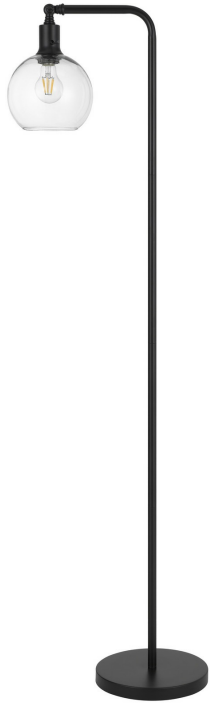

Product No. EC-1002FL

Description

LumaCore 8W max.LED E26 bulb metal floor lamp with glass shade
Durable Metal Construction
E26 Base
Weighted Base for Added Stability
Ships in 1 Carton
Clear Glass Shade
Little to No Assembly Required
Elevate your space with this sleek industrial-chic floor lamp. Featuring a bold matte black finish and a clear glass globe shade, it casts a warm, inviting glow. Perfect for adding modern elegance to any room in your home.

Technical Specifications

UPC	020193067284	Shade Bottom1	7.13
Wattage	LED 8W	Shade Side	6.25
Switch Type	ON/OFF	Carton 1 Dimensions	17.80 x 11.30 x 12.50
Bulb Base	E26	Carton 2 Dimensions	0.00 x 0.00 x 12.50
Number of Lights	1	Package Dimensions	L: 12.50 W: 11.30 H: 17.80
Color	Matte Black		
Base Color	Matte Black		