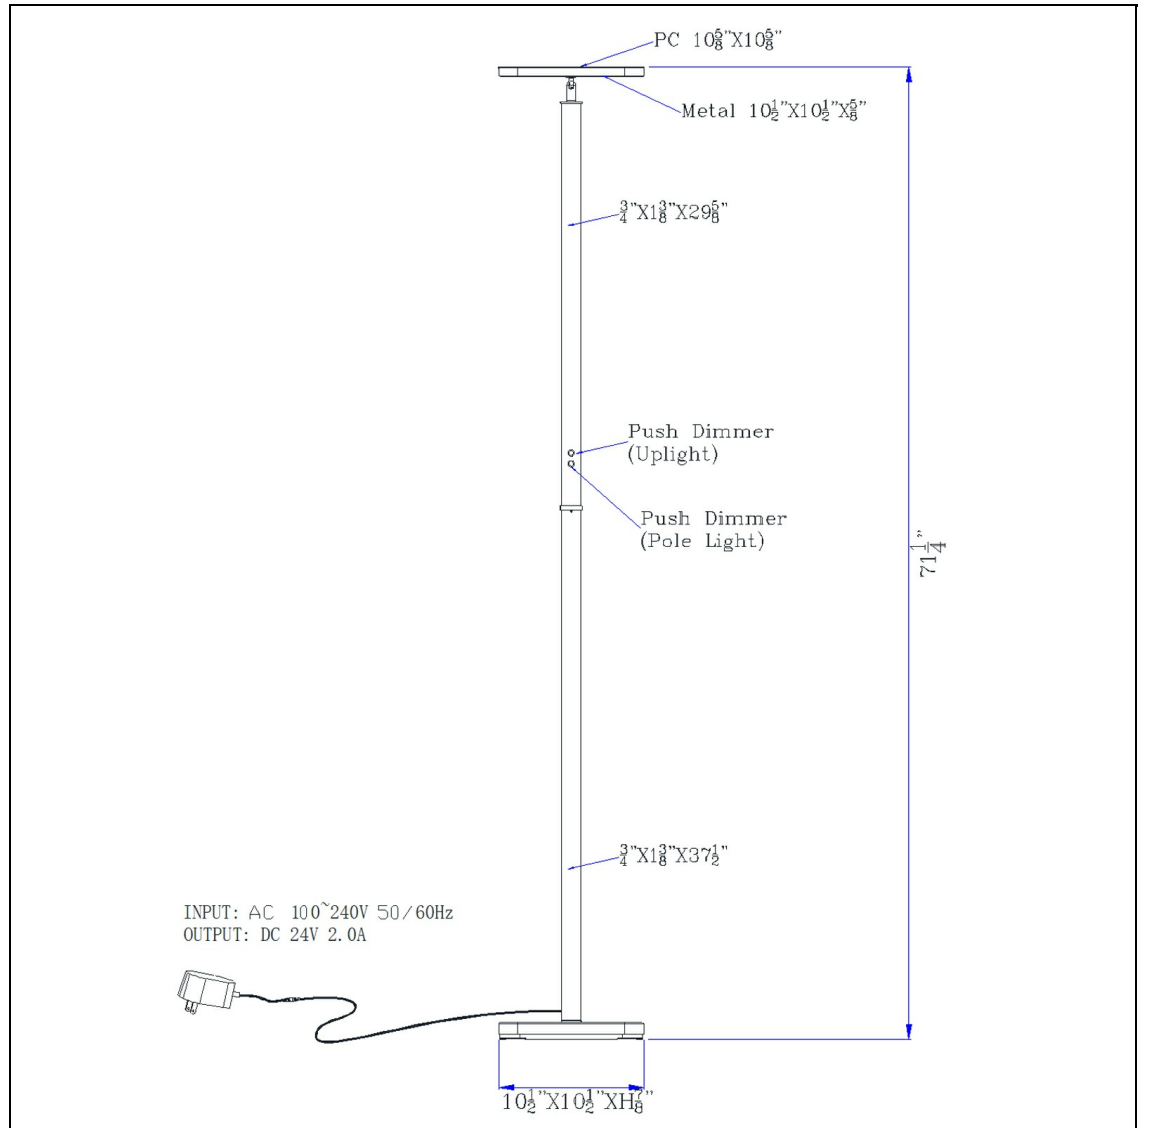

Product No. **BO-5105TR**

Description

Stratos LED 44W dimmable metal torchiere with duo controls. The wrapped lighting around the pole creates a warm, diffused glow light ideal for mood lighting. 2800 lumen, 3000K
Durable Metal Construction
Dimmable
Weighted Base for Added Stability
Ships in 1 Carton
Duo Controls
Little to No Assembly Required
Elevate your space with this elegant LED floor lamp. Its sleek, black-matte finish and brass details combine modern design with brilliant illumination. A perfect, minimalist addition to your sophisticated home.

Technical Specifications

UPC	020193067284	Shade Top1	10.50
Wattage	LED 44W	Shade Top2	10.50
CRI	85	Carton 1 Dimensions	4.50 x 14.30 x 41.80
Lumen	2800	Carton 2 Dimensions	0.00 x 0.00 x 41.80
Switch Type	DIMMER	Package Dimensions	L: 41.80 W: 14.30 H: 4.50
Bulb Base	Intergrated LED		
Number of Lights	3		
Color	Sand Black / Antique Brass		
Base Color	Sand Black		