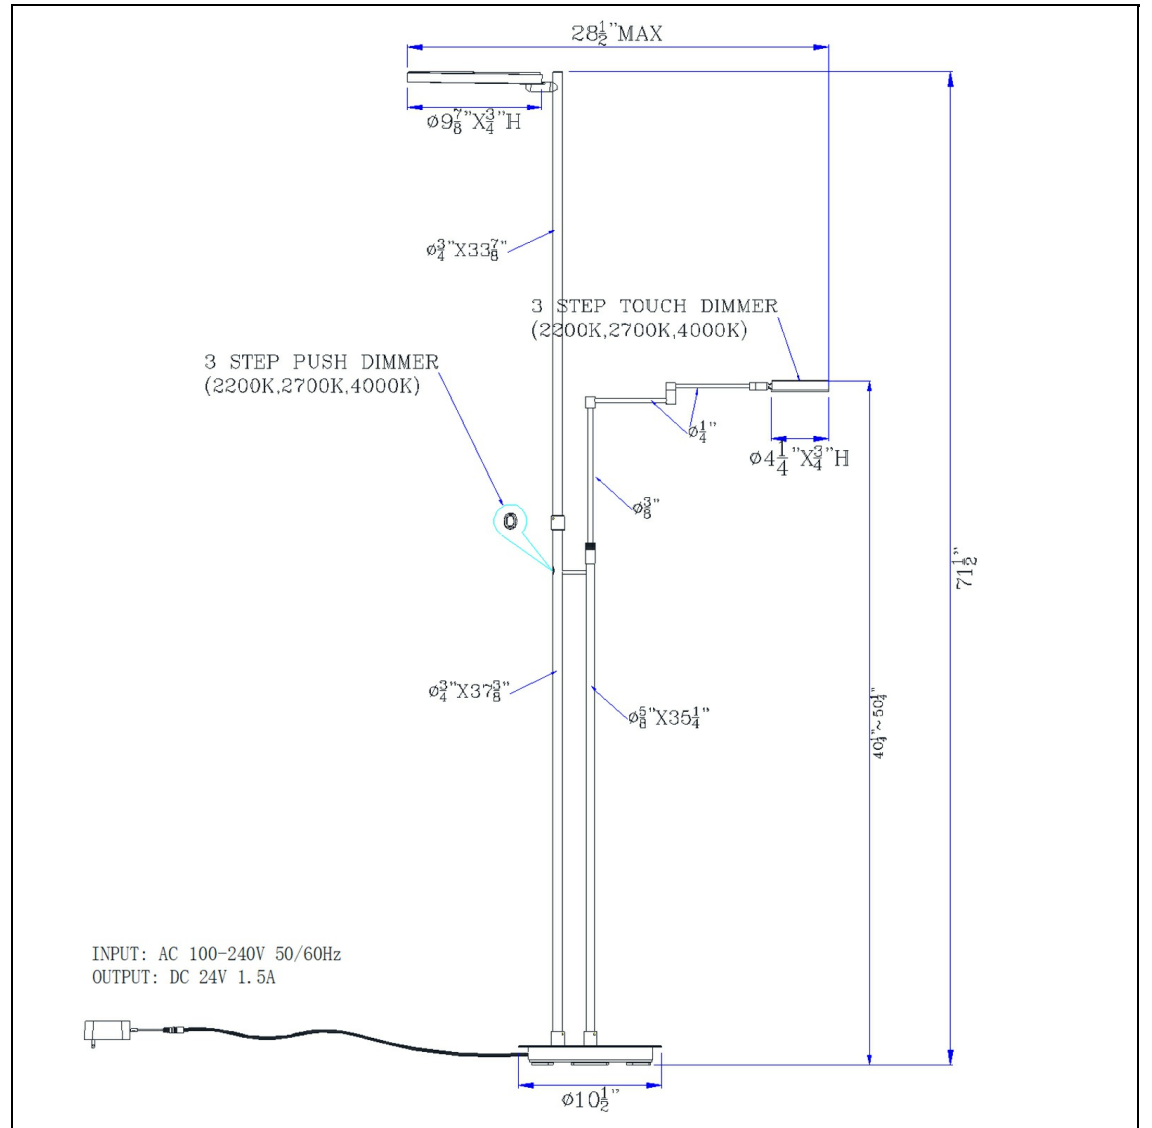

Product No. **BO-5101TR**

Description

Circa Duo LED 35W dimmable torchiere, 2800 lumen, 2200K to 4000K. Upper light is reversible as a down light. Adjustable reading lamp
 Durable Metal Construction
 Dimmable
 Weighted Base for Added Stability
 Ships in 1 Carton
 2200-4000K Color Temp
 Adjustable Reading Light
 Elevate your space with this sleek, brushed metal luminaire, offering brilliant illumination for ambient and task needs. Control the main source and dedicated reading arm with dual integrated dimmers. Experience modern design and versatile light in a

Technical Specifications

UPC	020193067284	Shade Top1	4.12
Wattage	LED 35W	Shade Top2	9.87
CRI	80	Carton 1 Dimensions	6.00 x 13.30 x 43.30
Lumen	2800	Carton 2 Dimensions	0.00 x 0.00 x 43.30
Switch Type	DIMMER	Package Dimensions	L: 43.30 W: 13.30 H: 6.00
Bulb Base	Intergrated LED		
Number of Lights	1		
Color	Matte Satin Nickel		
Base Color	Matte Satin Nickel		