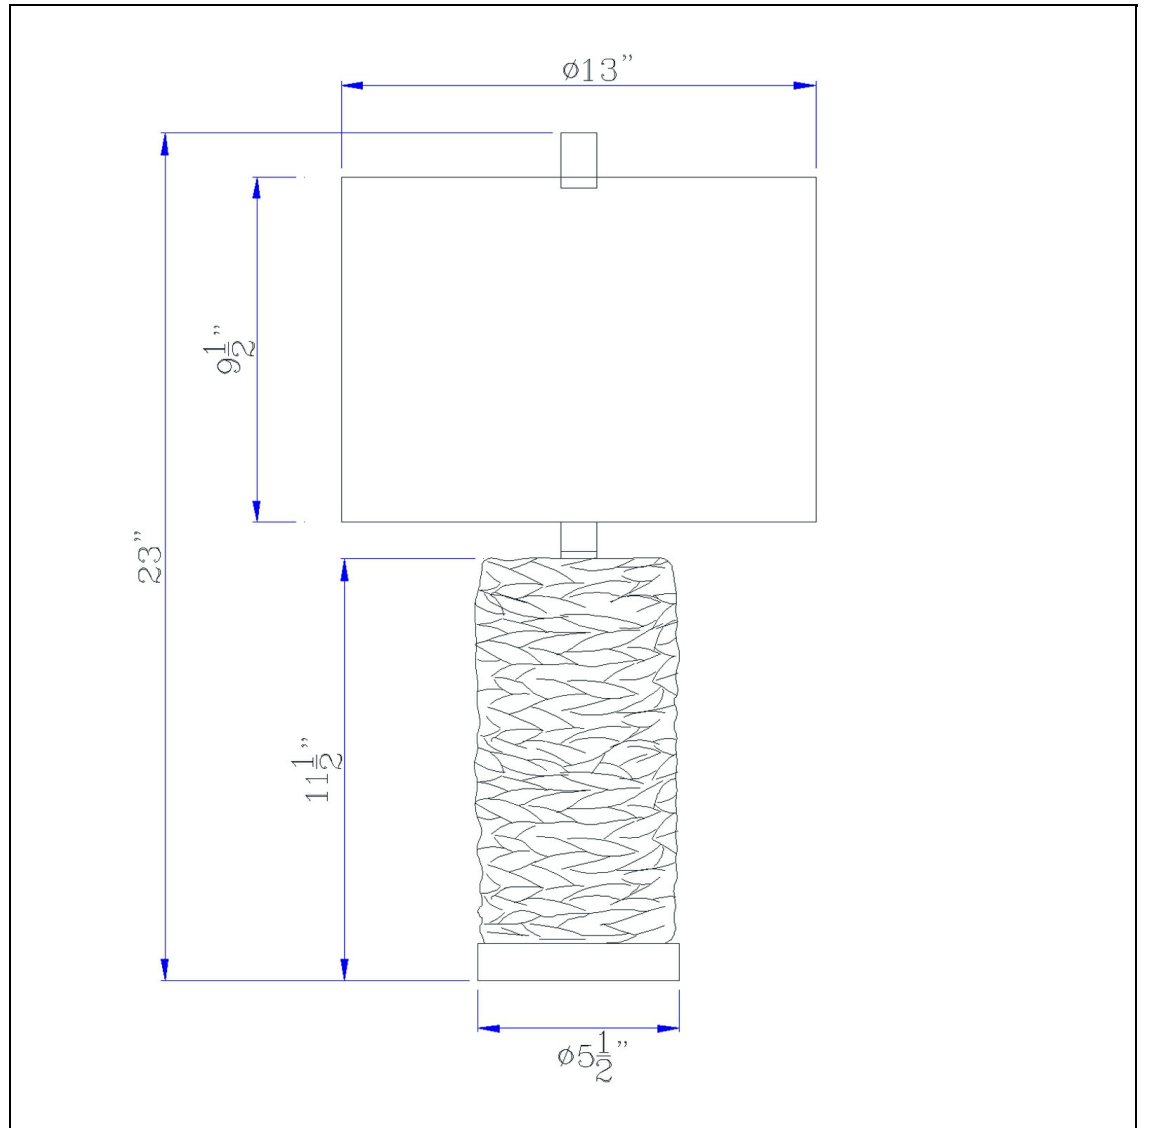

Product No. **BO-3262TB**

Description

BOHO 100W Seagrass table lamp
Durable Metal Construction
100W On/Off Rotary
Weighted Base for Added Stability
Ships in 1 Carton
Woven Seagrass Design
Little to No Assembly Required
Elevate your home decor with the coastal charm of this lamp. Featuring a base handwoven from natural seagrass and a neutral linen shade, it adds organic texture and warmth to any space. This piece perfectly balances rustic and modern design.

Technical Specifications

UPC	020193067284	Shade Top1	13.00
Wattage	100W	Shade Bottom1	13.00
Switch Type	ON/OFF	Shade Side	9.50
Bulb Base	E26	Carton 1 Dimensions	15.30 x 14.00 x 14.00
Number of Lights	1	Carton 2 Dimensions	0.00 x 0.00 x 14.00
Color	Seagrass	Package Dimensions	L: 14.00 W: 14.00 H: 15.30
Base Color	Seagrass		