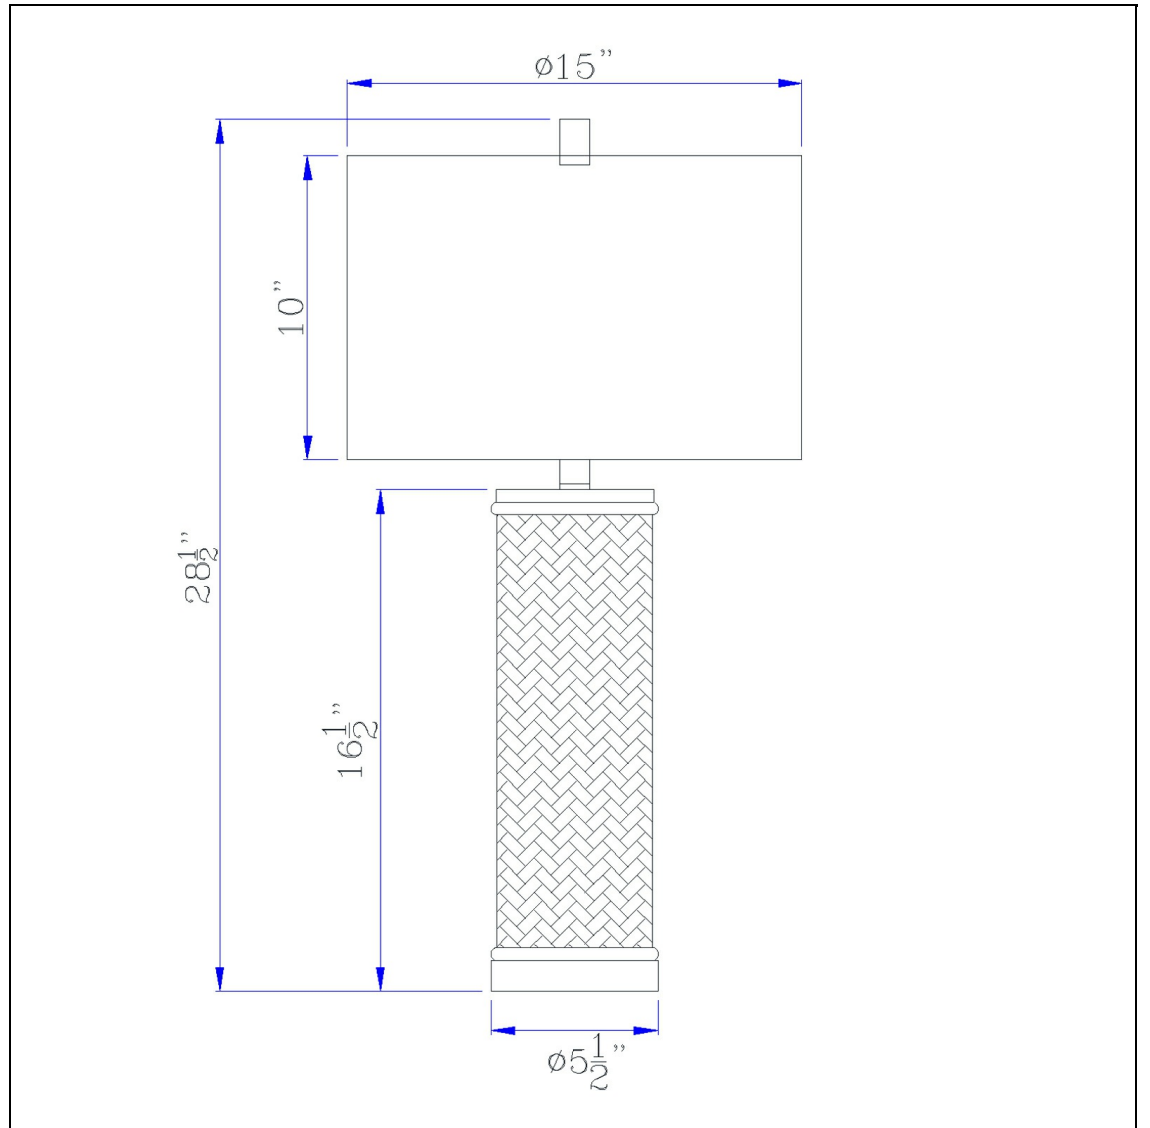

Product No. **BO-3261TB**

Description

150W 3 way Rattan table lamp  
Durable Metal Construction  
150W 3 way  
Weighted Base for Added Stability  
Ships in 1 Carton  
Woven Rattan Design  
Little to No Assembly Required  
Bring natural texture into your decor. A striking column of woven rattan supports a neutral linen shade, creating a balanced, modern look. This lamp adds an instant, coastal-chic upgrade to any room.

Technical Specifications

<b>UPC</b>	020193067284	<b>Shade Top1</b>	14.00
<b>Wattage</b>	150W	<b>Shade Bottom1</b>	16.00
<b>Switch Type</b>	3 WAY	<b>Shade Side</b>	10.50
<b>Bulb Base</b>	E26	<b>Carton 1 Dimensions</b>	19.80 x 16.00 x 16.00
<b>Number of Lights</b>	1	<b>Carton 2 Dimensions</b>	0.00 x 0.00 x 16.00
<b>Color</b>	Rattan	<b>Package Dimensions</b>	L: 16.00 W: 16.00 H: 19.80
<b>Base Color</b>	Rattan		