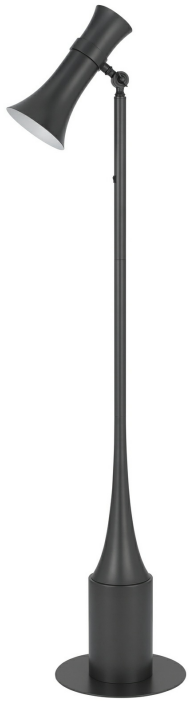

Product No. **BO-3248FL**

Description

Trumpette E26 socket based with LED 10W metal floor lamp with adjustable metal shade
Durable Metal Construction
Adjustable Metal Shade
Weighted Base for Added Stability
Ships in 1 Carton
E26 Socket
10 Watt LED
Elevate your space with this sleek, modern black Led floor lamp. It features a fully adjustable directional head and offers perfect task lighting wherever you need it. A stylish and functional addition to any contemporary home or office.

Technical Specifications

UPC	020193067284
Wattage	LED 10W
Switch Type	ON/OFF
Bulb Base	E26
Number of Lights	1
Color	Charcoal Grey
Base Color	Charcoal Grey

Shade Bottom1	5.50
Carton 1 Dimensions	9.00 x 14.50 x 24.30
Carton 2 Dimensions	0.00 x 0.00 x 24.30
Package Dimensions	L: 24.30 W: 14.50 H: 9.00