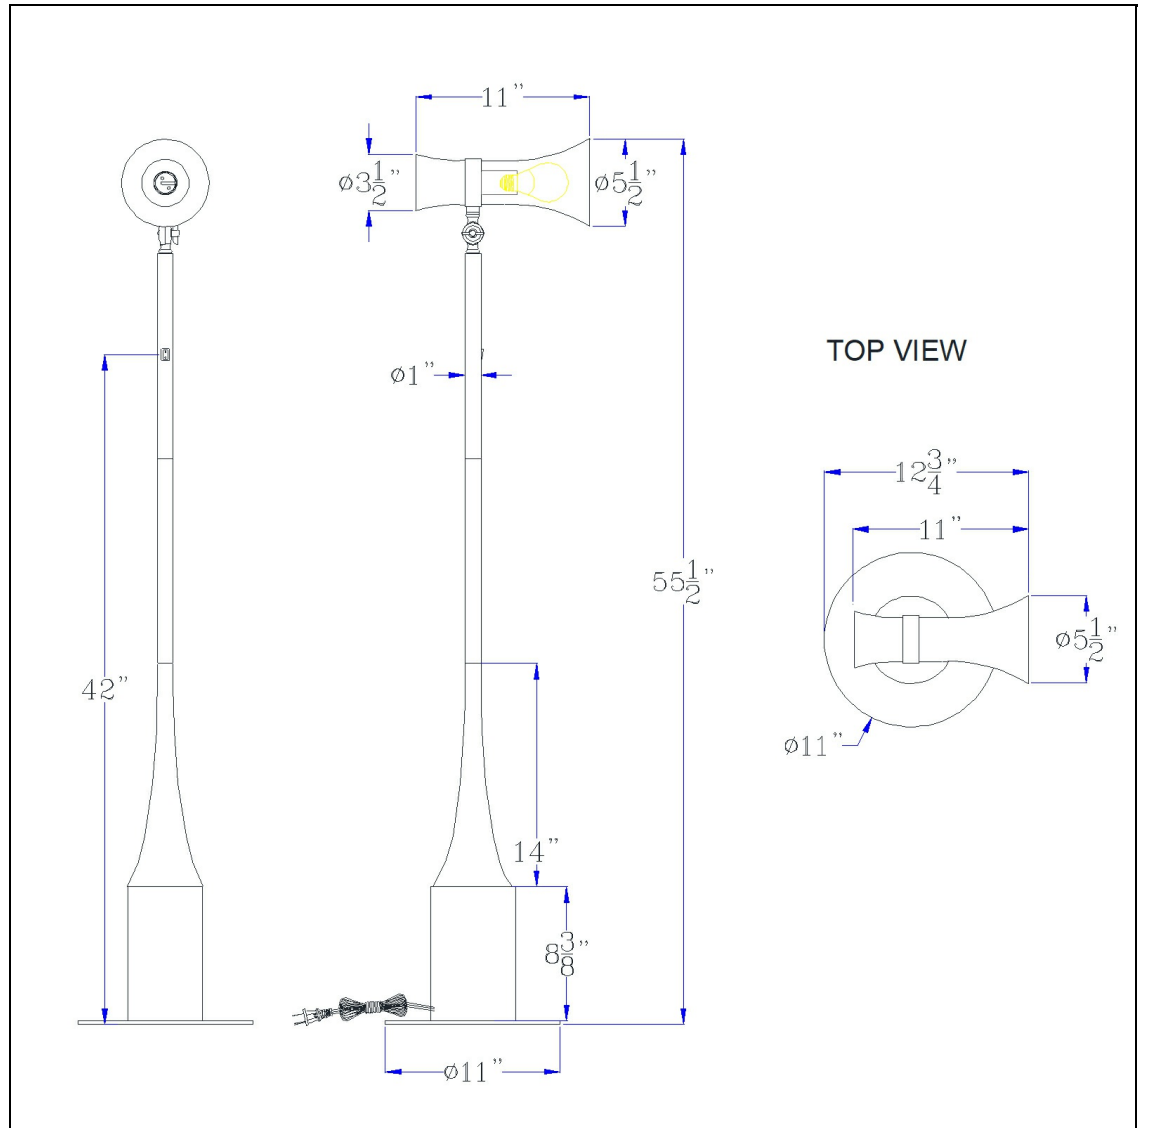

Product No. **BO-3248FL**

Description

Trumpette E26 socket based with LED 10W metal floor lamp with adjustable metal shade
Durable Metal Construction
Adjustable Metal Shade
Weighted Base for Added Stability
Ships in 1 Carton
E26 Socket
10 Watt LED
Elevate your space with this sleek, modern black Led floor lamp. It features a fully adjustable directional head and offers perfect task lighting wherever you need it. A stylish and functional addition to any contemporary home or office.

Technical Specifications

UPC	020193067284
Wattage	LED 10W
Switch Type	ON/OFF
Bulb Base	E26
Number of Lights	1
Color	Charcoal Grey
Base Color	Charcoal Grey

Shade Bottom1	5.50
Carton 1 Dimensions	9.00 x 14.50 x 24.30
Carton 2 Dimensions	0.00 x 0.00 x 24.30
Package Dimensions	L: 24.30 W: 14.50 H: 9.00