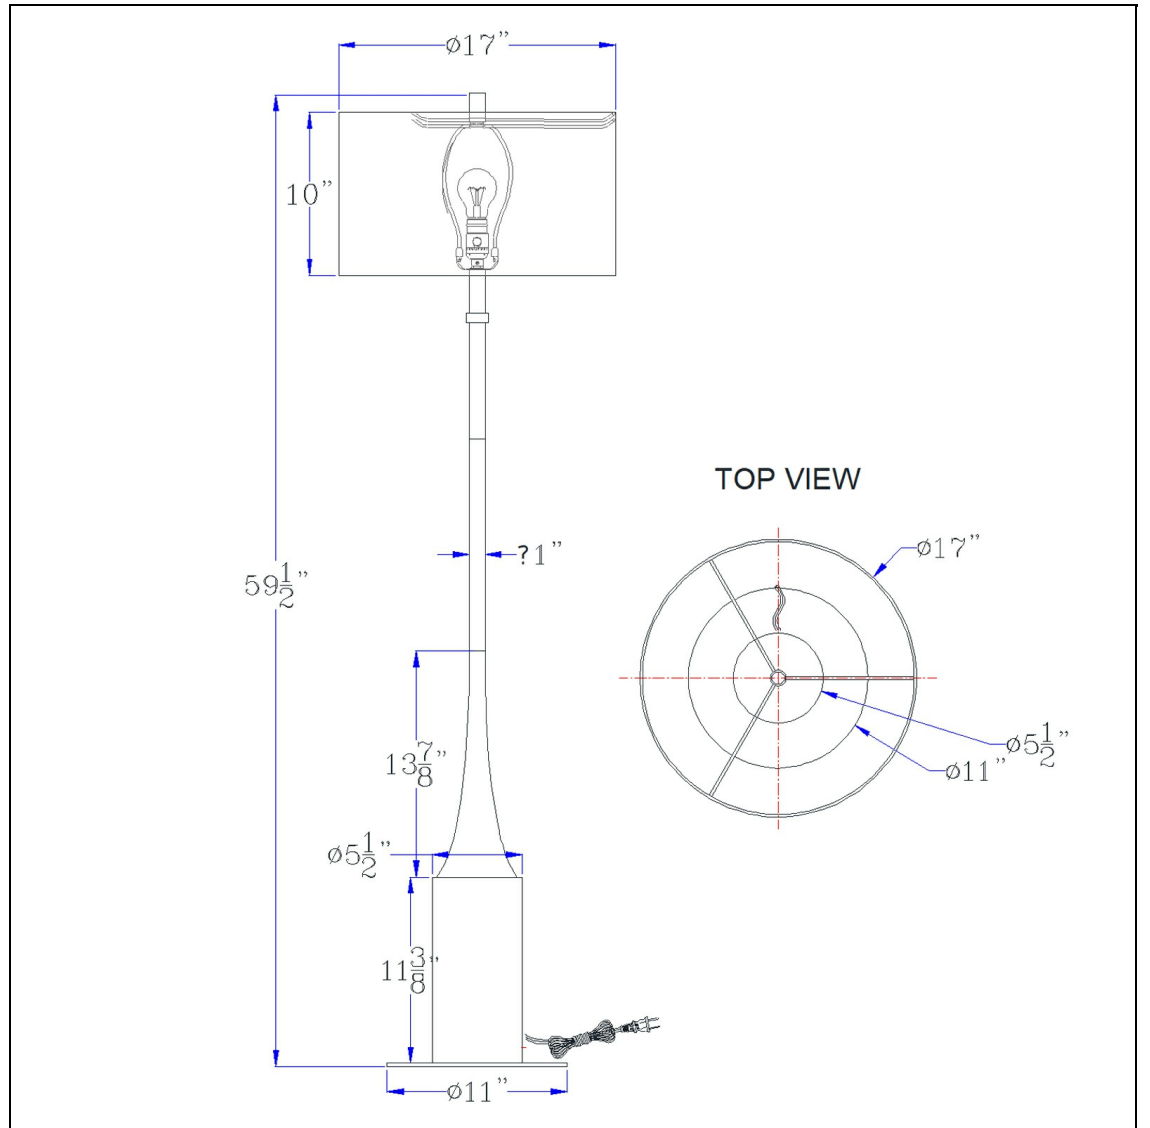

Product No. **BO-3247FL**

Description

Winslow 150W 3 way metal floor lamp with hardback drum shade
Durable Metal Construction
150W 3 way
Weighted Base for Added Stability
Ships in 1 Carton
Hardback Drum Shade
Little to No Assembly Required
This modern floor lamp features a white drum shade atop a slender black metal pole. The base combines a black metal platform with a natural wood cylinder accent. Its transitional design blends sleekness and warmth for a versatile lighting solution.

Technical Specifications

UPC	020193067284	Shade Top1	17.00
Wattage	150W	Shade Bottom1	17.00
Switch Type	3 WAY	Shade Side	10.00
Bulb Base	E26	Carton 1 Dimensions	19.50 x 18.80 x 18.80
Number of Lights	1	Carton 2 Dimensions	0.00 x 0.00 x 18.80
Color	Charcoal Grey/ Oak	Package Dimensions	L: 18.80 W: 18.80 H: 19.50
Base Color	Charcoal Grey		