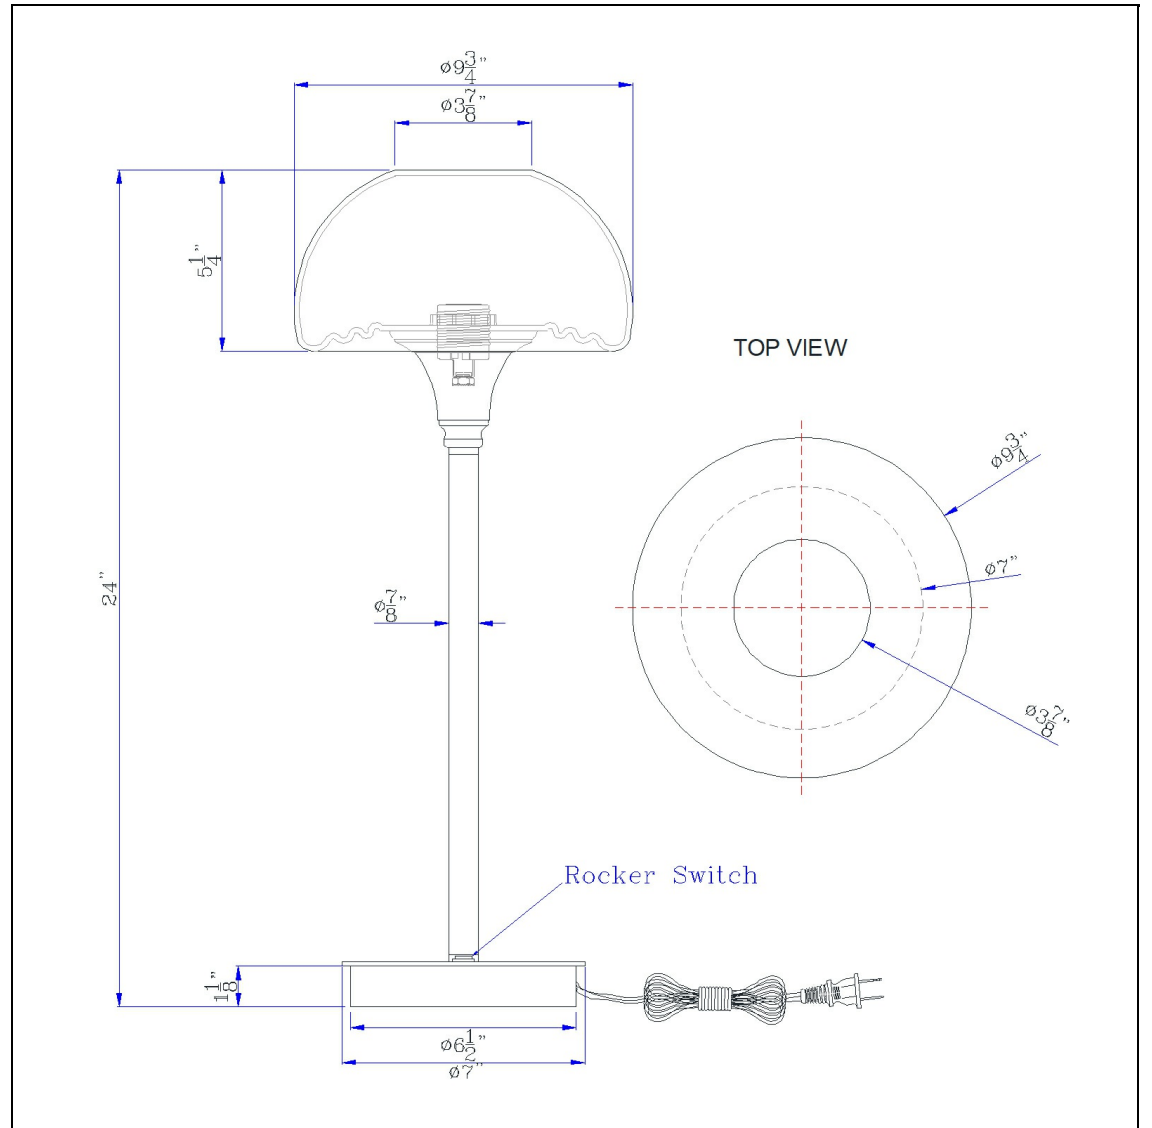

Product No. **BO-3246TB**

Description

Eleanor LED 6W E26 base table lamp with glass shade. (T10 LED bulb included)
Durable Metal Construction
E26 Base
Weighted Base for Added Stability
Ships in 1 Carton
T10 LED bulb included
Clear Glass Shade
650 lumens
2700K

The Eleanor LED Table Lamp features a sleek glass shade and an efficient 6W LED bulb on a standard E26 base. Its modern design provides warm, ambient lighting, making it a stylish and functional addition to any room.

Technical Specifications

UPC	020193067284
Wattage	LED 6W
Lumen	650
Switch Type	ON/OFF
Bulb Base	E26
Number of Lights	1
Color	Charcoal Grey
Base Color	Charcoal Grey

Shade Bottom1	9.75
Shade Side	5.25
Carton 1 Dimensions	13.00 x 8.00 x 24.30
Carton 2 Dimensions	0.00 x 0.00 x 24.30
Package Dimensions	L: 24.30 W: 8.00 H: 13.00