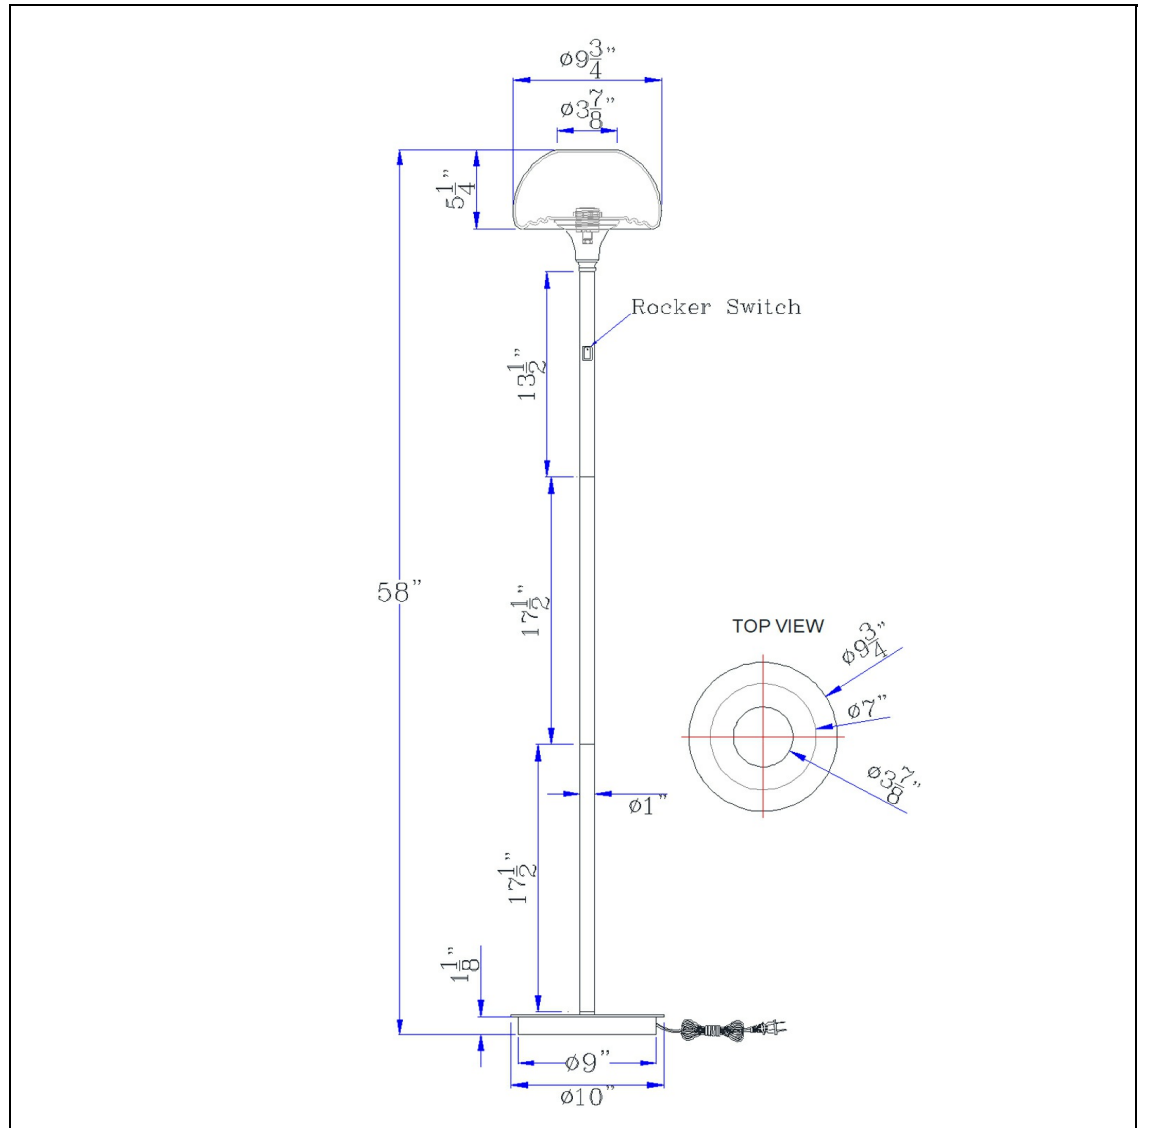

Product No. **BO-3246FL**

Description

Eleanor LED 6W E26 base floor lamp with glass shade, (T10 LED bulb included)
Durable Metal Construction
E26 Base
Weighted Base for Added Stability
Ships in 1 Carton
T10 LED bulb included
Clear Glass Shade
650 Lumens
2700K Temp
The Eleanor LED Floor Lamp features a sleek glass shade and an efficient 6W LED bulb on a standard E26 base. Its modern design provides warm, ambient lighting, making it a stylish and functional addition to any room.

Technical Specifications

UPC	020193067284
Wattage	LED 6W
Lumen	650
Switch Type	ON/OFF
Bulb Base	E26
Number of Lights	1
Color	Charcoal Grey
Base Color	Charcoal Grey

Shade Bottom1	9.75
Shade Side	5.25
Carton 1 Dimensions	13.00 x 8.00 x 32.00
Carton 2 Dimensions	0.00 x 0.00 x 32.00
Package Dimensions	L: 32.00 W: 8.00 H: 13.00