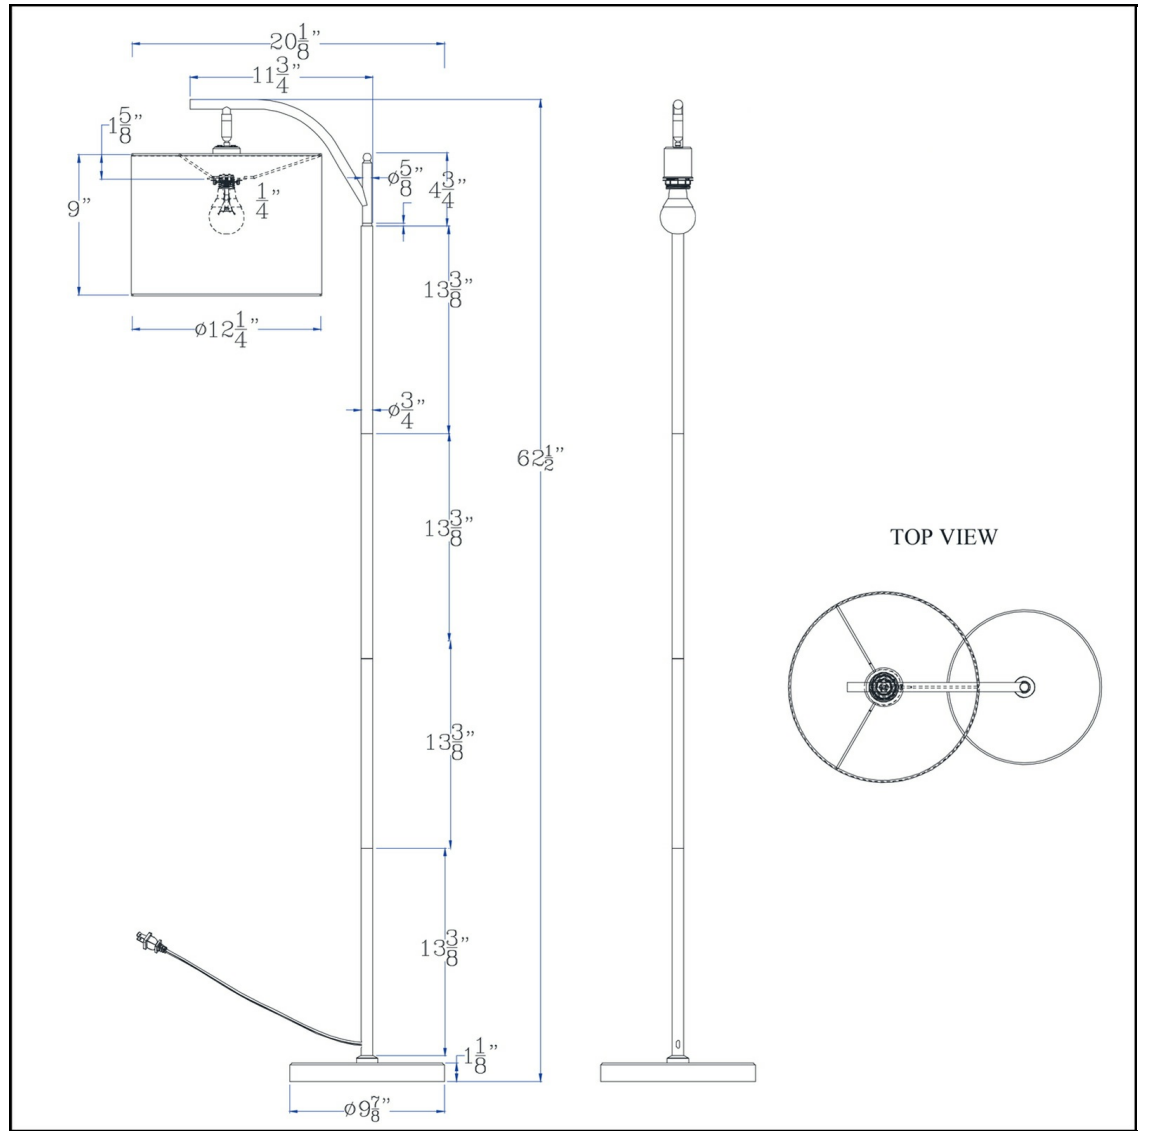

Product No. **EC-1018FL**

Description

100 Watt Graydon Fishing Rod Floor Lamp with Adjustable Head
Durable Metal Construction
Fishing Rod Style Lamp
Hardback Fabric Shade
Little to No Assembly Required
Weighted Base for Added Stability
Ships in One Carton
Classic and Functional, this downbridge metal floor lamp is the perfect addition next to your favorite chair or sofa. It features a sturdy metal construction and a hardback fabric shade for a diffused light look. With clean lines and a simple design,

Technical Specifications

UPC	020193067284	Shade Top1	12.25
Wattage	100W	Shade Top2	12.25
Switch Type	ON/OFF	Shade Side	9.00
Bulb Base	E26	Carton 1 Dimensions	14.30 x 15.80 x 15.80
Number of Lights	1	Carton 2 Dimensions	0.00 x 0.00 x 15.80
Color	BK	Package Dimensions	L: 15.80 W: 15.80 H: 14.30
Base Color	BK		