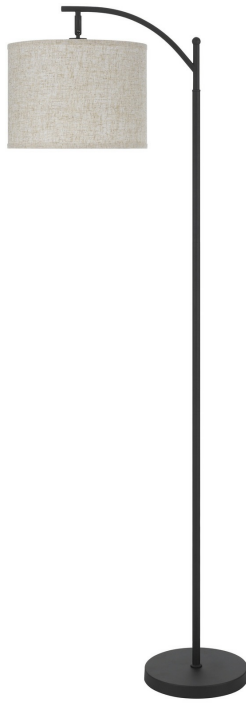

Product No. **EC-1018FL**

Description

100 Watt Graydon Fishing Rod Floor Lamp with Adjustable Head
Durable Metal Construction
Fishing Rod Style Lamp
Hardback Fabric Shade
Little to No Assembly Required
Weighted Base for Added Stability
Ships in One Carton
Classic and Functional, this downbridge metal floor lamp is the perfect addition next to your favorite chair or sofa. It features a sturdy metal construction and a hardback fabric shade for a diffused light look. With clean lines and a simple design,

Technical Specifications

UPC	020193067284	Shade Top1	12.25
Wattage	100W	Shade Top2	12.25
Switch Type	ON/OFF	Shade Side	9.00
Bulb Base	E26	Carton 1 Dimensions	14.30 x 15.80 x 15.80
Number of Lights	1	Carton 2 Dimensions	0.00 x 0.00 x 15.80
Color	BK	Package Dimensions	L: 15.80 W: 15.80 H: 14.30
Base Color	BK		