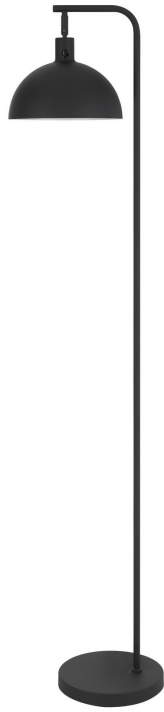

Product No. **EC-1017FL**

Description

60 Watt Koepel Black Metal Hanging Floor Lamp with Dome Shade
Durable Metal Construction
Weighted Base for Added Stability
Downlight for Comfortable Reading
Little to No Assembly Required
Adjustable head
Rotary Switch on Socket
Classic and Functional, this task metal floor lamp is the perfect addition next to your favorite chair or sofa. It features a sturdy metal construction and adjustable head for optimal light control. This lamp is sure to be a staple in your home.

Technical Specifications

UPC	020193067284
Wattage	60W
Switch Type	ON/OFF
Bulb Base	E26
Number of Lights	1
Color	BK
Base Color	BK

Shade Top1	9.88
Shade Side	4.88
Carton 1 Dimensions	10.30 x 12.00 x 18.30
Carton 2 Dimensions	0.00 x 0.00 x 18.30
Package Dimensions	L: 18.30 W: 12.00 H: 10.30