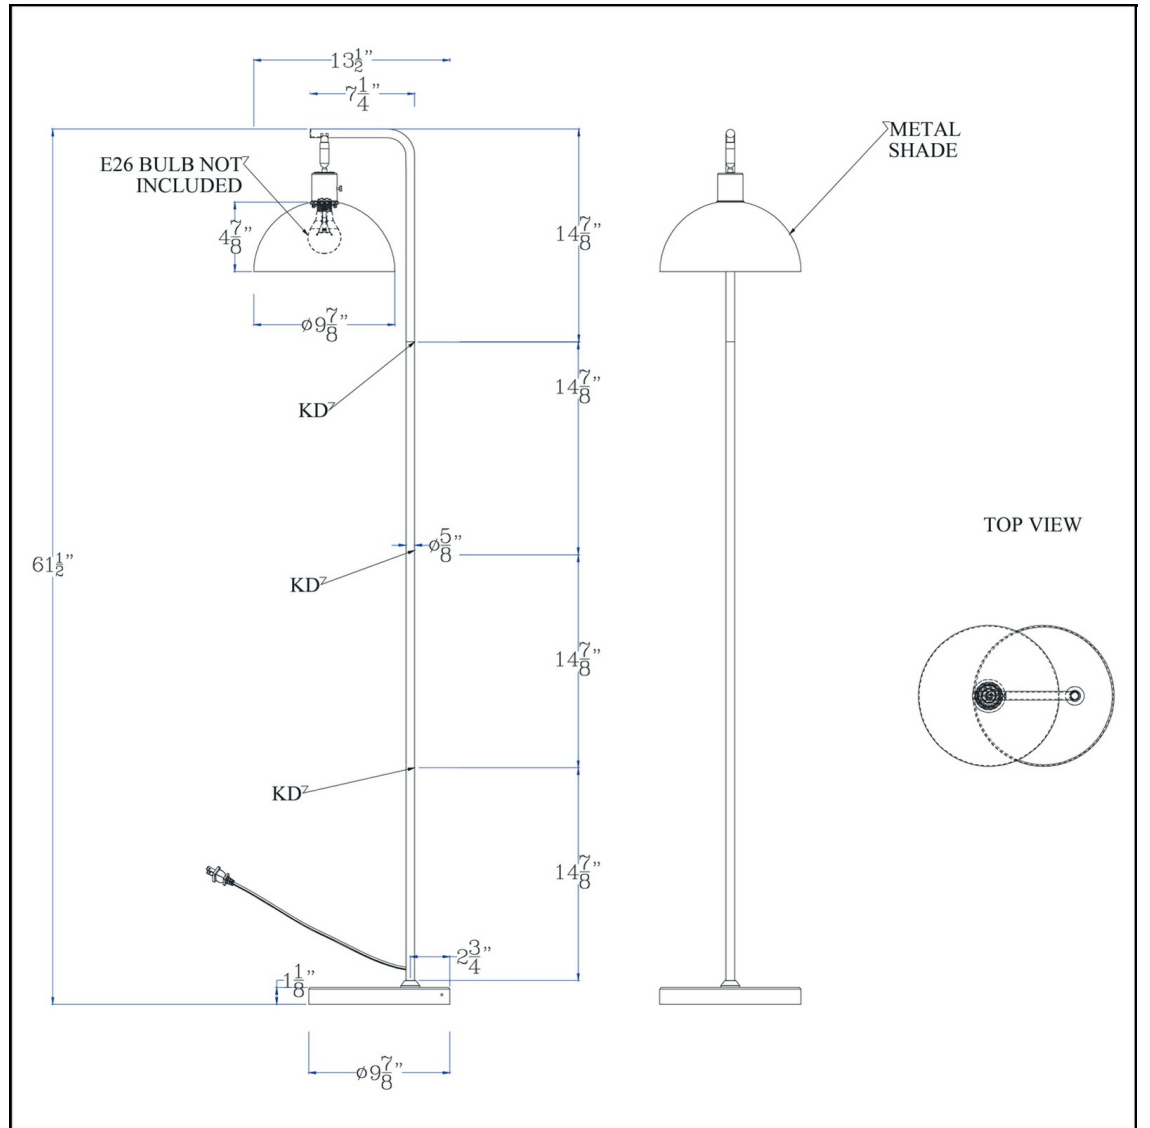

Product No. **EC-1017FL**

Description

60 Watt Koepel Black Metal Hanging Floor Lamp with Dome Shade
Durable Metal Construction
Weighted Base for Added Stability
Downlight for Comfortable Reading
Little to No Assembly Required
Adjustable head
Rotary Switch on Socket
Classic and Functional, this task metal floor lamp is the perfect addition next to your favorite chair or sofa. It features a sturdy metal construction and adjustable head for optimal light control. This lamp is sure to be a staple in your home.

Technical Specifications

UPC	020193067284
Wattage	60W
Switch Type	ON/OFF
Bulb Base	E26
Number of Lights	1
Color	BK
Base Color	BK

Shade Top1	9.88
Shade Side	4.88
Carton 1 Dimensions	10.30 x 12.00 x 18.30
Carton 2 Dimensions	0.00 x 0.00 x 18.30
Package Dimensions	L: 18.30 W: 12.00 H: 10.30