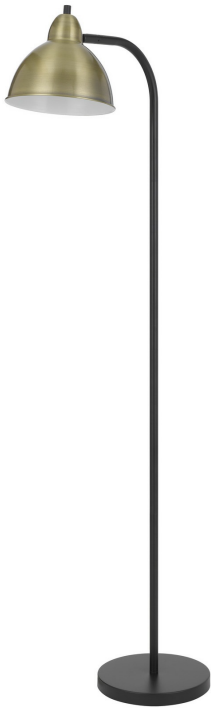

Product No. **EC-1008FL**

Description

60 Watt Morley Metal Floor Lamp with Dome Shade
Durable Metal Construction
Weighted Base for Added Stability
Two Tone Finish
Downlight for Easy Reading
Ships in One Carton
Little to No Assembly Required
This metal crafted downbridge task lamp will add just the right amount of light next to your favorite chair or sofa. It features a satin black finish with elegant antique brass touches. With clean and classic lines, this lamp is versatile and works well

Technical Specifications

UPC	020193067284	Shade Top2	8.50
Wattage	60W	Carton 1 Dimensions	11.00 x 15.30 x 16.50
Switch Type	ON/OFF	Carton 2 Dimensions	0.00 x 0.00 x 16.50
Bulb Base	E26	Package Dimensions	L: 16.50 W: 15.30 H: 11.00
Number of Lights	1		
Color	BK/AB		
Base Color	BK/AB		