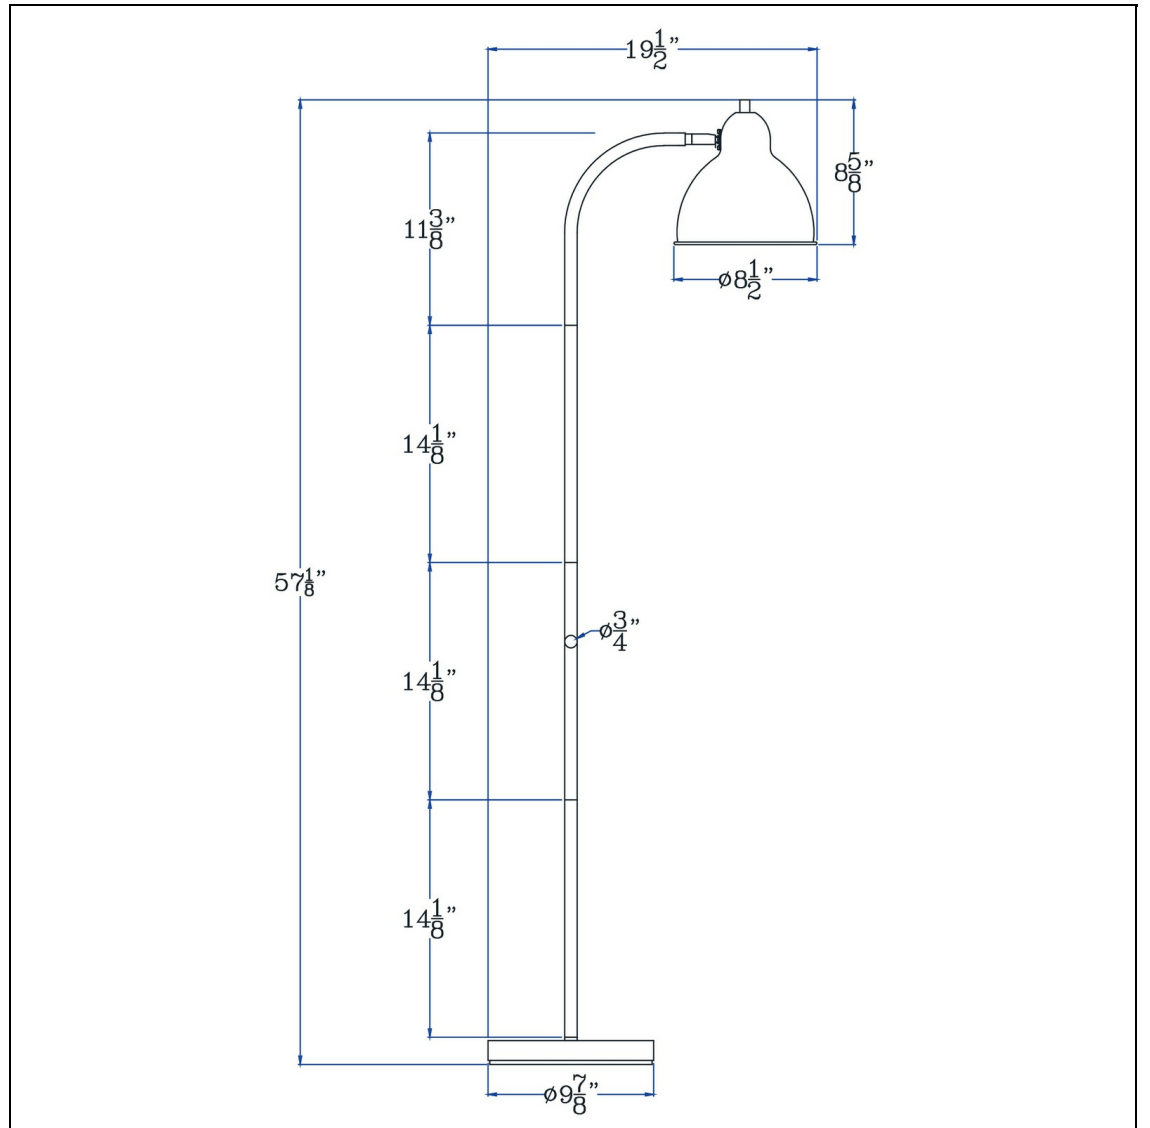

Product No. **EC-1008FL**

Description

60 Watt Morley Metal Floor Lamp with Dome Shade
Durable Metal Construction
Weighted Base for Added Stability
Two Tone Finish
Downlight for Easy Reading
Ships in One Carton
Little to No Assembly Required
This metal crafted downbridge task lamp will add just the right amount of light next to your favorite chair or sofa. It features a satin black finish with elegant antique brass touches. With clean and classic lines, this lamp is versatile and works well

Technical Specifications

UPC	020193067284	Shade Top2	8.50
Wattage	60W	Carton 1 Dimensions	11.00 x 15.30 x 16.50
Switch Type	ON/OFF	Carton 2 Dimensions	0.00 x 0.00 x 16.50
Bulb Base	E26	Package Dimensions	L: 16.50 W: 15.30 H: 11.00
Number of Lights	1		
Color	BK/AB		
Base Color	BK/AB		