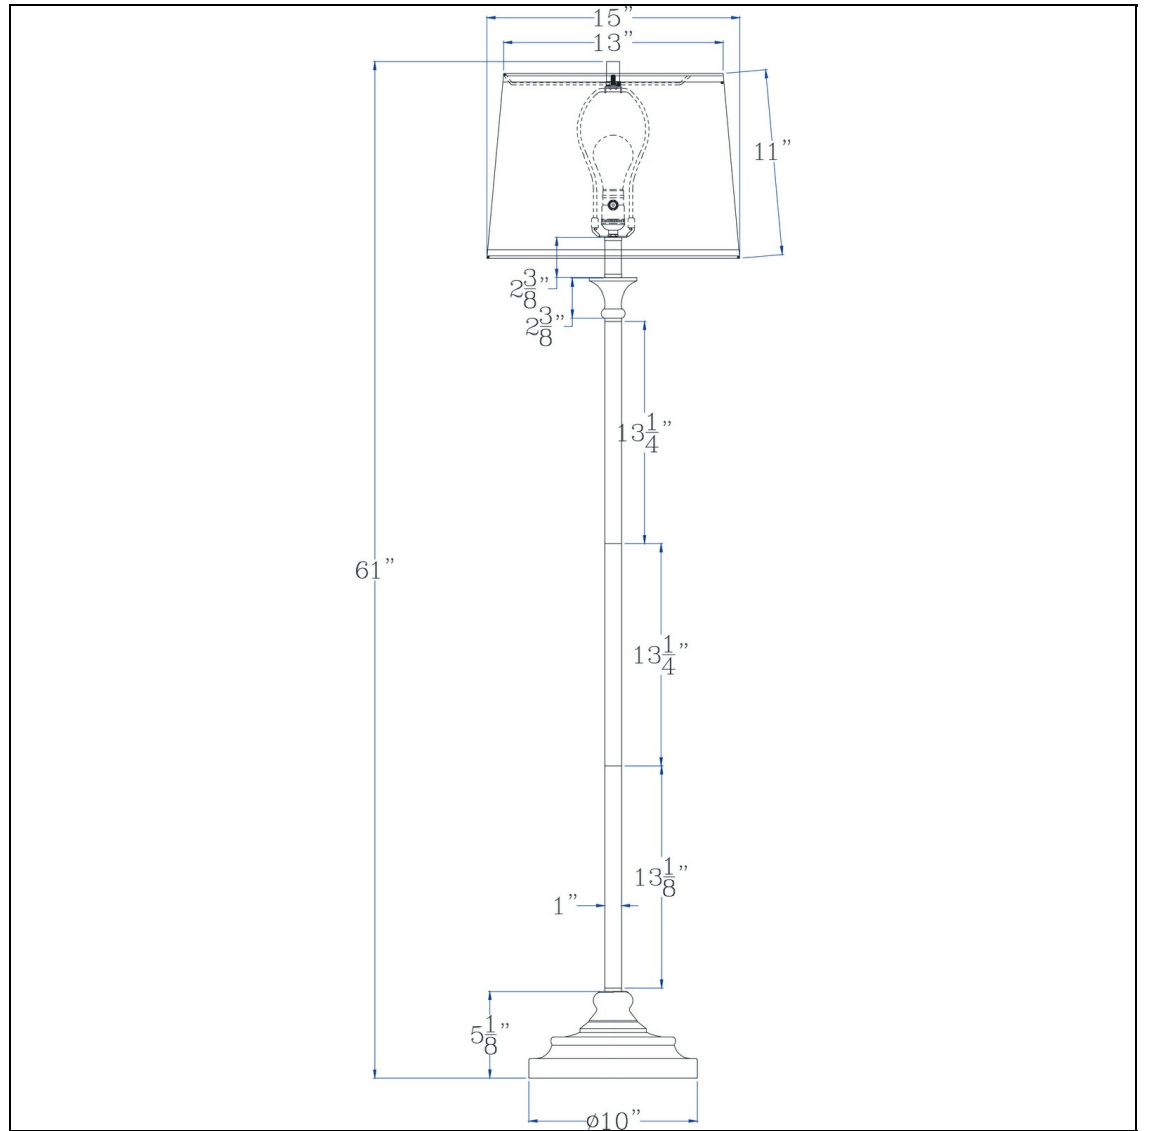

Product No. **EC-1006FL**

Description

100 Watt Hailey Metal Floor Lamp with Hardback Linen Shade  
Durable Metal Construction  
Weighted Base for Added Stability  
Rotary Switch on Socket  
Hardback Linen Shae Included  
Ships in One Carton  
Little to No Assembly Required  
Illuminate your home with this classic staple floor lamp. It features an antique brass metal body topped with a crisp round hardback fabric shade. With simple yet elegant lines, this lamp is versatile and compliments various types of decor and style.

Technical Specifications

<b>UPC</b>	020193067284	<b>Shade Top1</b>	13.00
<b>Wattage</b>	100W	<b>Shade Top2</b>	15.00
<b>Switch Type</b>	ON/OFF	<b>Shade Side</b>	11.00
<b>Bulb Base</b>	E26	<b>Carton 1 Dimensions</b>	18.50 x 16.00 x 16.00
<b>Number of Lights</b>	1	<b>Carton 2 Dimensions</b>	0.00 x 0.00 x 16.00
<b>Color</b>	AB	<b>Package Dimensions</b>	L: 16.00 W: 16.00 H: 18.50
<b>Base Color</b>	AB		