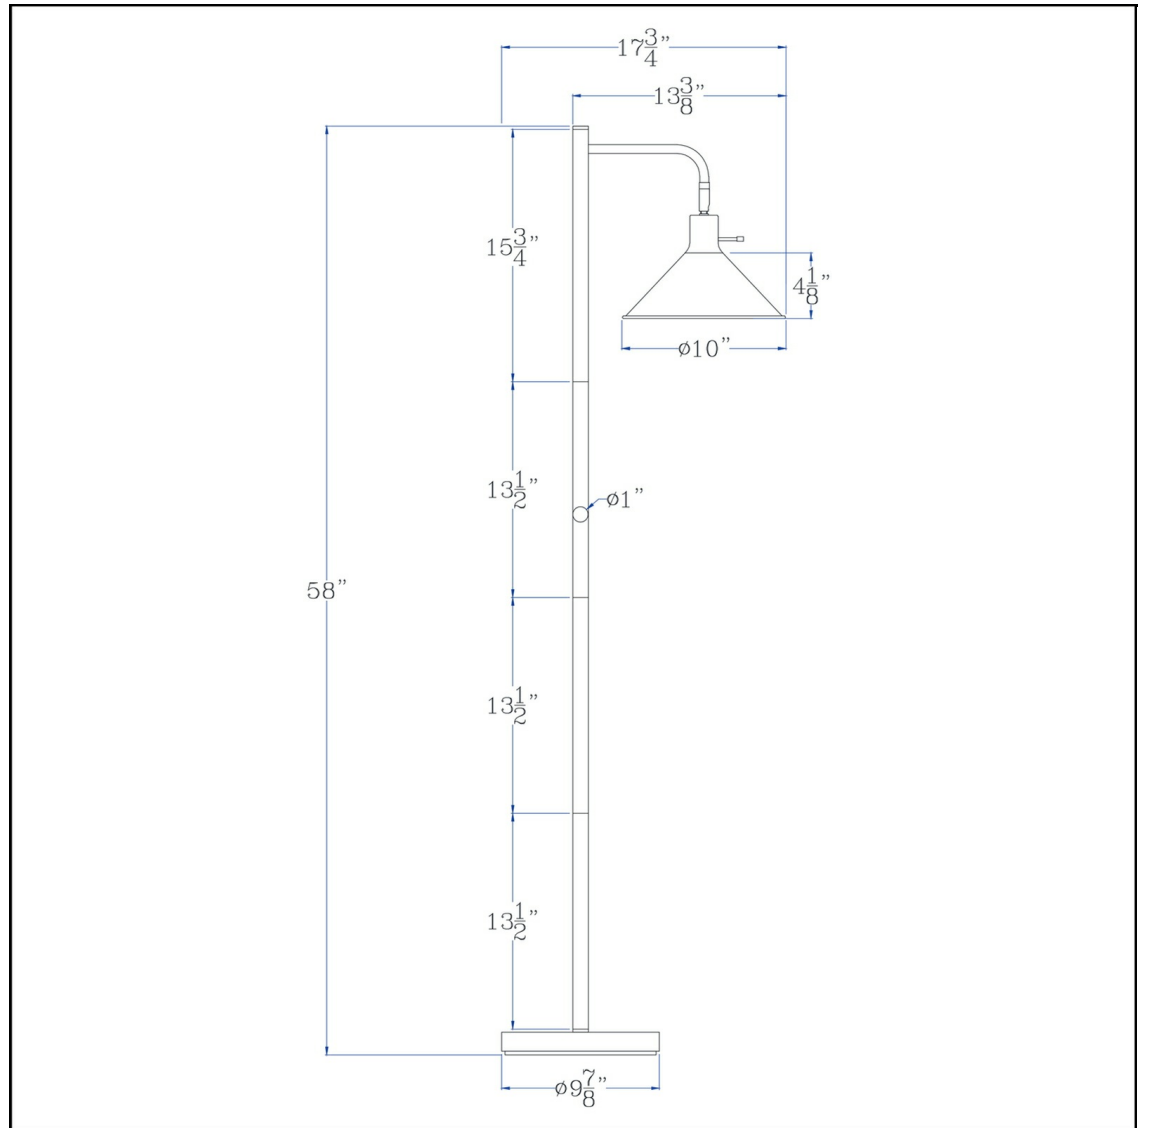

Product No. **EC-1004FL**

Description

60 Watt Campana Metal Downbridge Floor Lamp in Black  
Durable Metal Construction  
Adjustable Head  
Downlight for Comfortable Reading  
Weighted Base for Added Stability  
Rotary Switch on Head  
Ships in One Carton  
Classic and Functional, this task metal floor lamp is the perfect addition next to your favorite chair or sofa. It features a sturdy metal construction and adjustable head for optimal light control. This lamp is sure to be a staple in your home.

Technical Specifications

<b>UPC</b>	020193067284	<b>Shade Top2</b>	10.00
<b>Wattage</b>	60W	<b>Shade Side</b>	4.13
<b>Switch Type</b>	ON/OFF	<b>Carton 1 Dimensions</b>	18.00 x 13.00 x 19.00
<b>Bulb Base</b>	E26	<b>Carton 2 Dimensions</b>	0.00 x 0.00 x 19.00
<b>Number of Lights</b>	1	<b>Package Dimensions</b>	L: 19.00 W: 13.00 H: 18.00
<b>Color</b>	BK		
<b>Base Color</b>	BK		