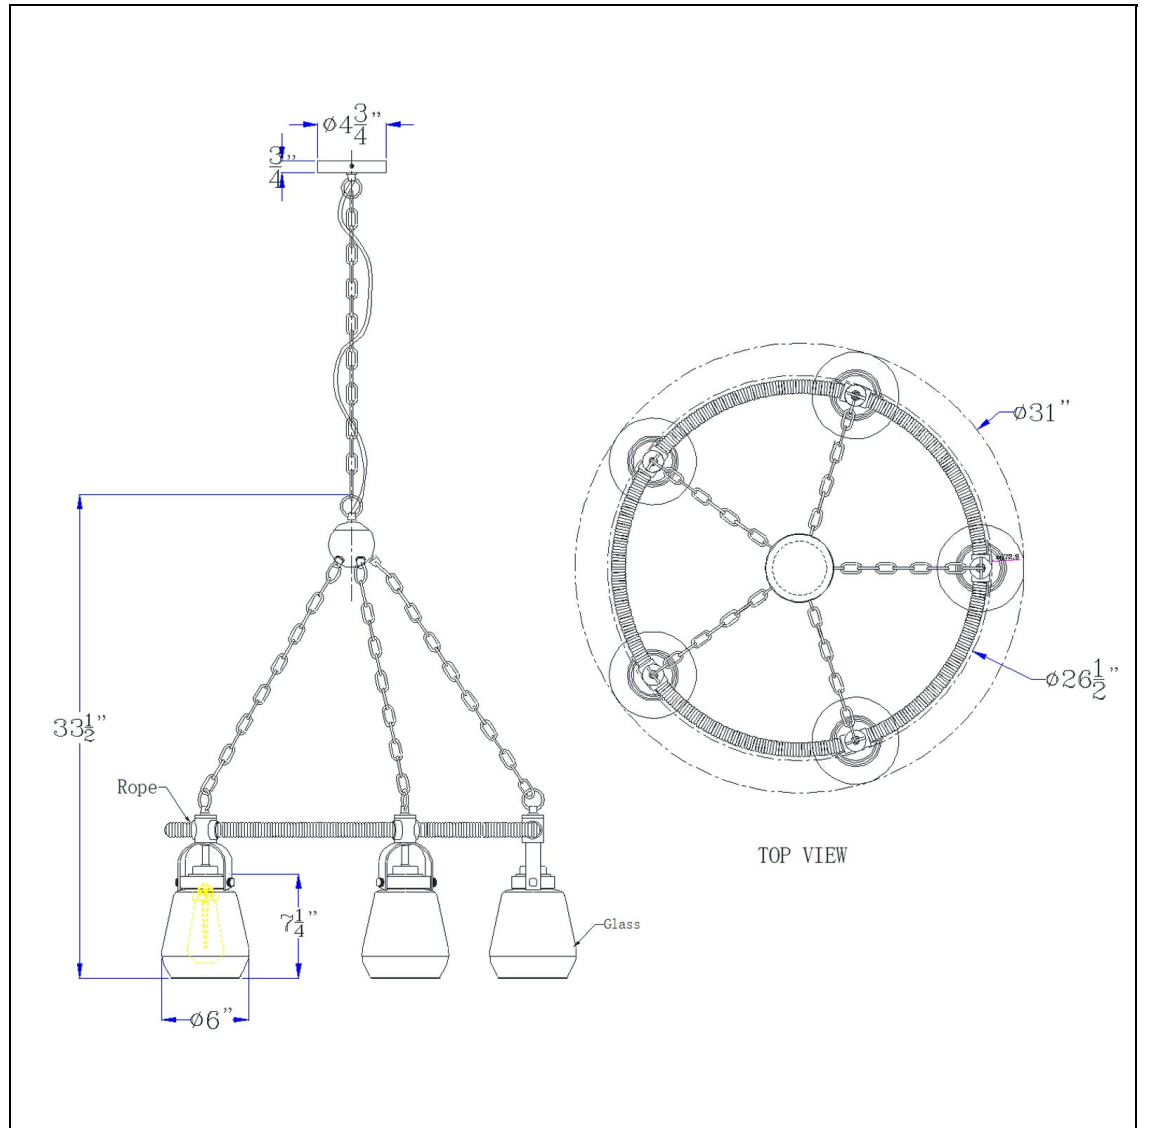

Product No. **FX-3824-5**

Description

60W x 5 Kavala metal chandelier with burlap accent and glass shades
Durable Metal Construction
Clear Glass Shades
Ships in One Carton
Hardwired Installation Required
Canopy Included
72" Chain
cUL Listed
This chandelier is the perfect touch to any kitchen, living room or foyer. It features a sturdy black metal frame with roped accents and clear glass shades. It comes with six feet of chain and matching canopy to complete the look.

Technical Specifications

UPC	020193067284	Shade Top1	6.00
Wattage	60W X 5	Shade Side	8.25
Lumen	X	Carton 1 Dimensions	10.50 x 30.00 x 30.00
Switch Type	X	Carton 2 Dimensions	0.00 x 0.00 x 30.00
Bulb Base	E26	Package Dimensions	L: 30.00 W: 30.00 H: 10.50
Number of Lights	5		
Color	burlap/Antique Brass		